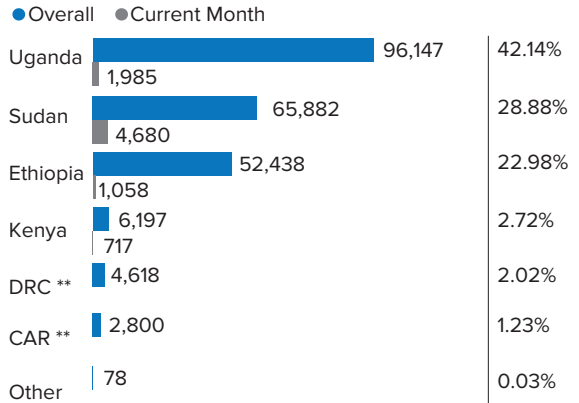

228,160

Reported number of spontaneous refugee returnees*

*This number represents the total returns corroborated from November 2017 to date

8,440 recorded in November 2019

2,202,059 South Sudanese refugees in host countries as of 31 Oct 2019

Spontaneous refugee returns by Country of Asylum

** CAR: Central African Republic; DRC: Democratic Republic of Congo

2019 spontaneous refugee return trend (1 Jan - 30 Nov): 92,174 ***

***Historical data might change retroactively due to late reporting and time required to triangulate information