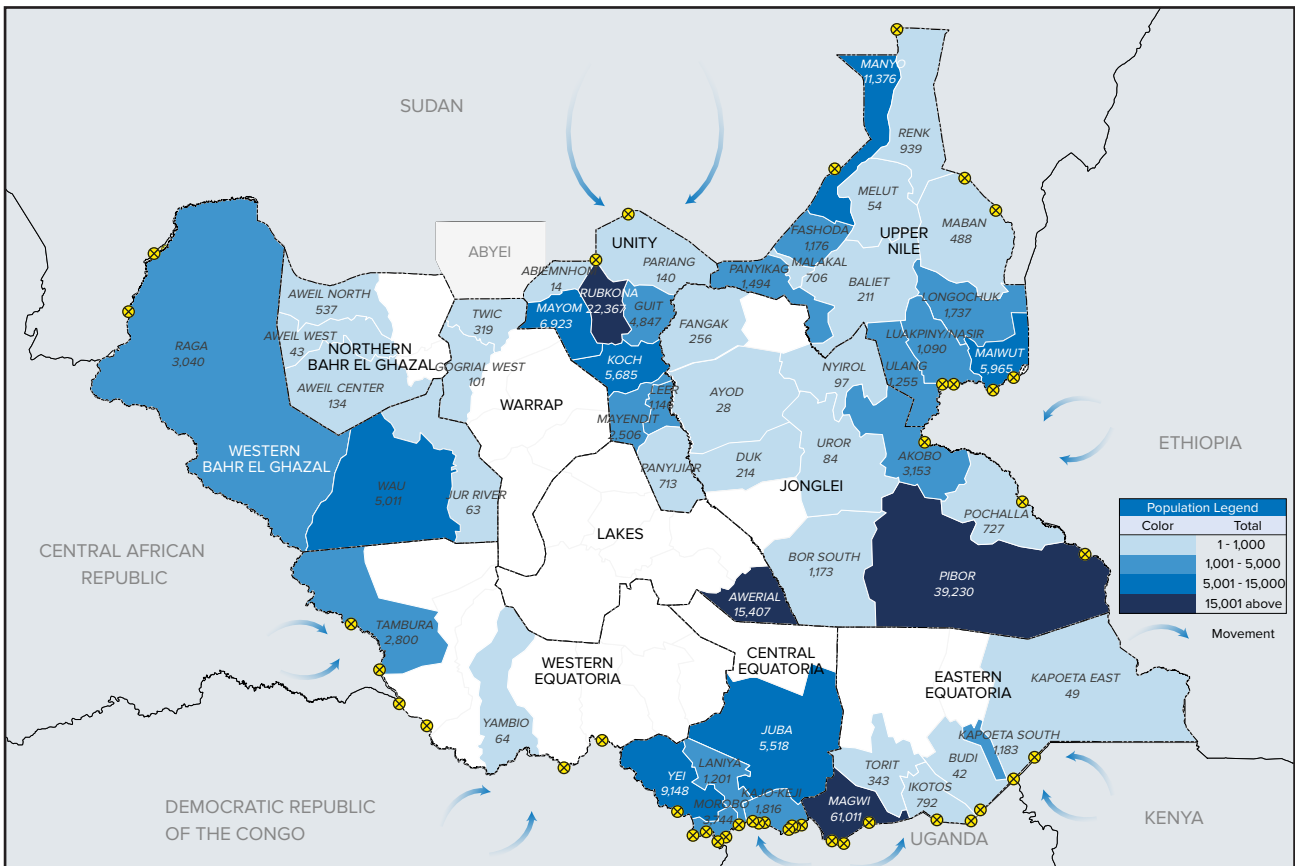

228,160

Reported number of spontaneous refugee returnees*

*This number represents the total returns corroborated from November 2017 to date

8,440 recorded in November 2019

2,202,059 South Sudanese refugees in host countries as of 31 Oct 2019

Spontaneous refugee returns by Country of Asylum

** CAR: Central African Republic; DRC: Democratic Republic of Congo

2019 spontaneous refugee return trend (1 Jan - 30 Nov): 92,174 ***

***Historical data might change retroactively due to late reporting and time required to triangulate information

Spontaneous refugee returns by State of arrival

Spontaneous refugee returnees by county

*In coordination with the office of the Relief and Rehabilitation Commission (RRC), UNHCR and its partners triangulate received reports at community level with local government authorities, religious groups, traditional leaders, civil society and community members as well as refugee returnees themselves.

The boundaries and names shown and the designations used on this map do not imply official endorsement or acceptance by the United Nations.

Final status of the Abyei area is not yet determined. Source: Geographic data: UNHCR, UNCS, UNDP, Returnee statistics: UNHCR and partners