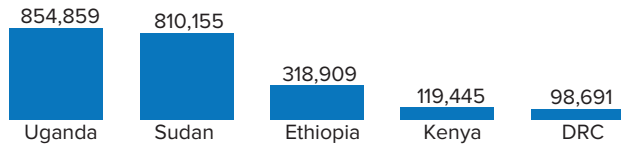

228,160

Reported number of spontaneous refugee returnees*

*This number represents the total returns corroborated from November 2017 to date

8,440 recorded in November 2019

2,202,059 South Sudanese refugees in host countries as of 31 Oct 2019

Spontaneous refugee returns by Country of Asylum

** CAR: Central African Republic; DRC: Democratic Republic of Congo

2019 spontaneous refugee return trend (1 Jan - 30 Nov): 92,174 ***

***Historical data might change retroactively due to late reporting and time required to triangulate information