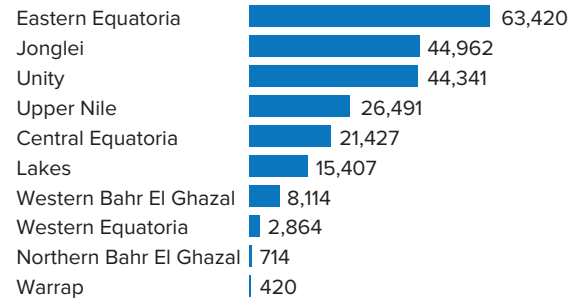

Spontaneous refugee returns by State of arrival