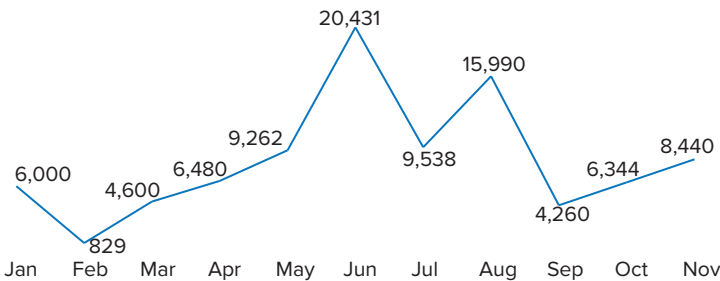

228,160

Reported number of spontaneous refugee returnees*

*This number represents the total returns corroborated from November 2017 to date

8,440 recorded in November 2019

2,202,059 South Sudanese refugees in host countries as of 31 Oct 2019

Spontaneous refugee returns by Country of Asylum

** CAR: Central African Republic; DRC: Democratic Republic of Congo

2019 spontaneous refugee return trend (1 Jan - 30 Nov): 92,174 ***

***Historical data might change retroactively due to late reporting and time required to triangulate information