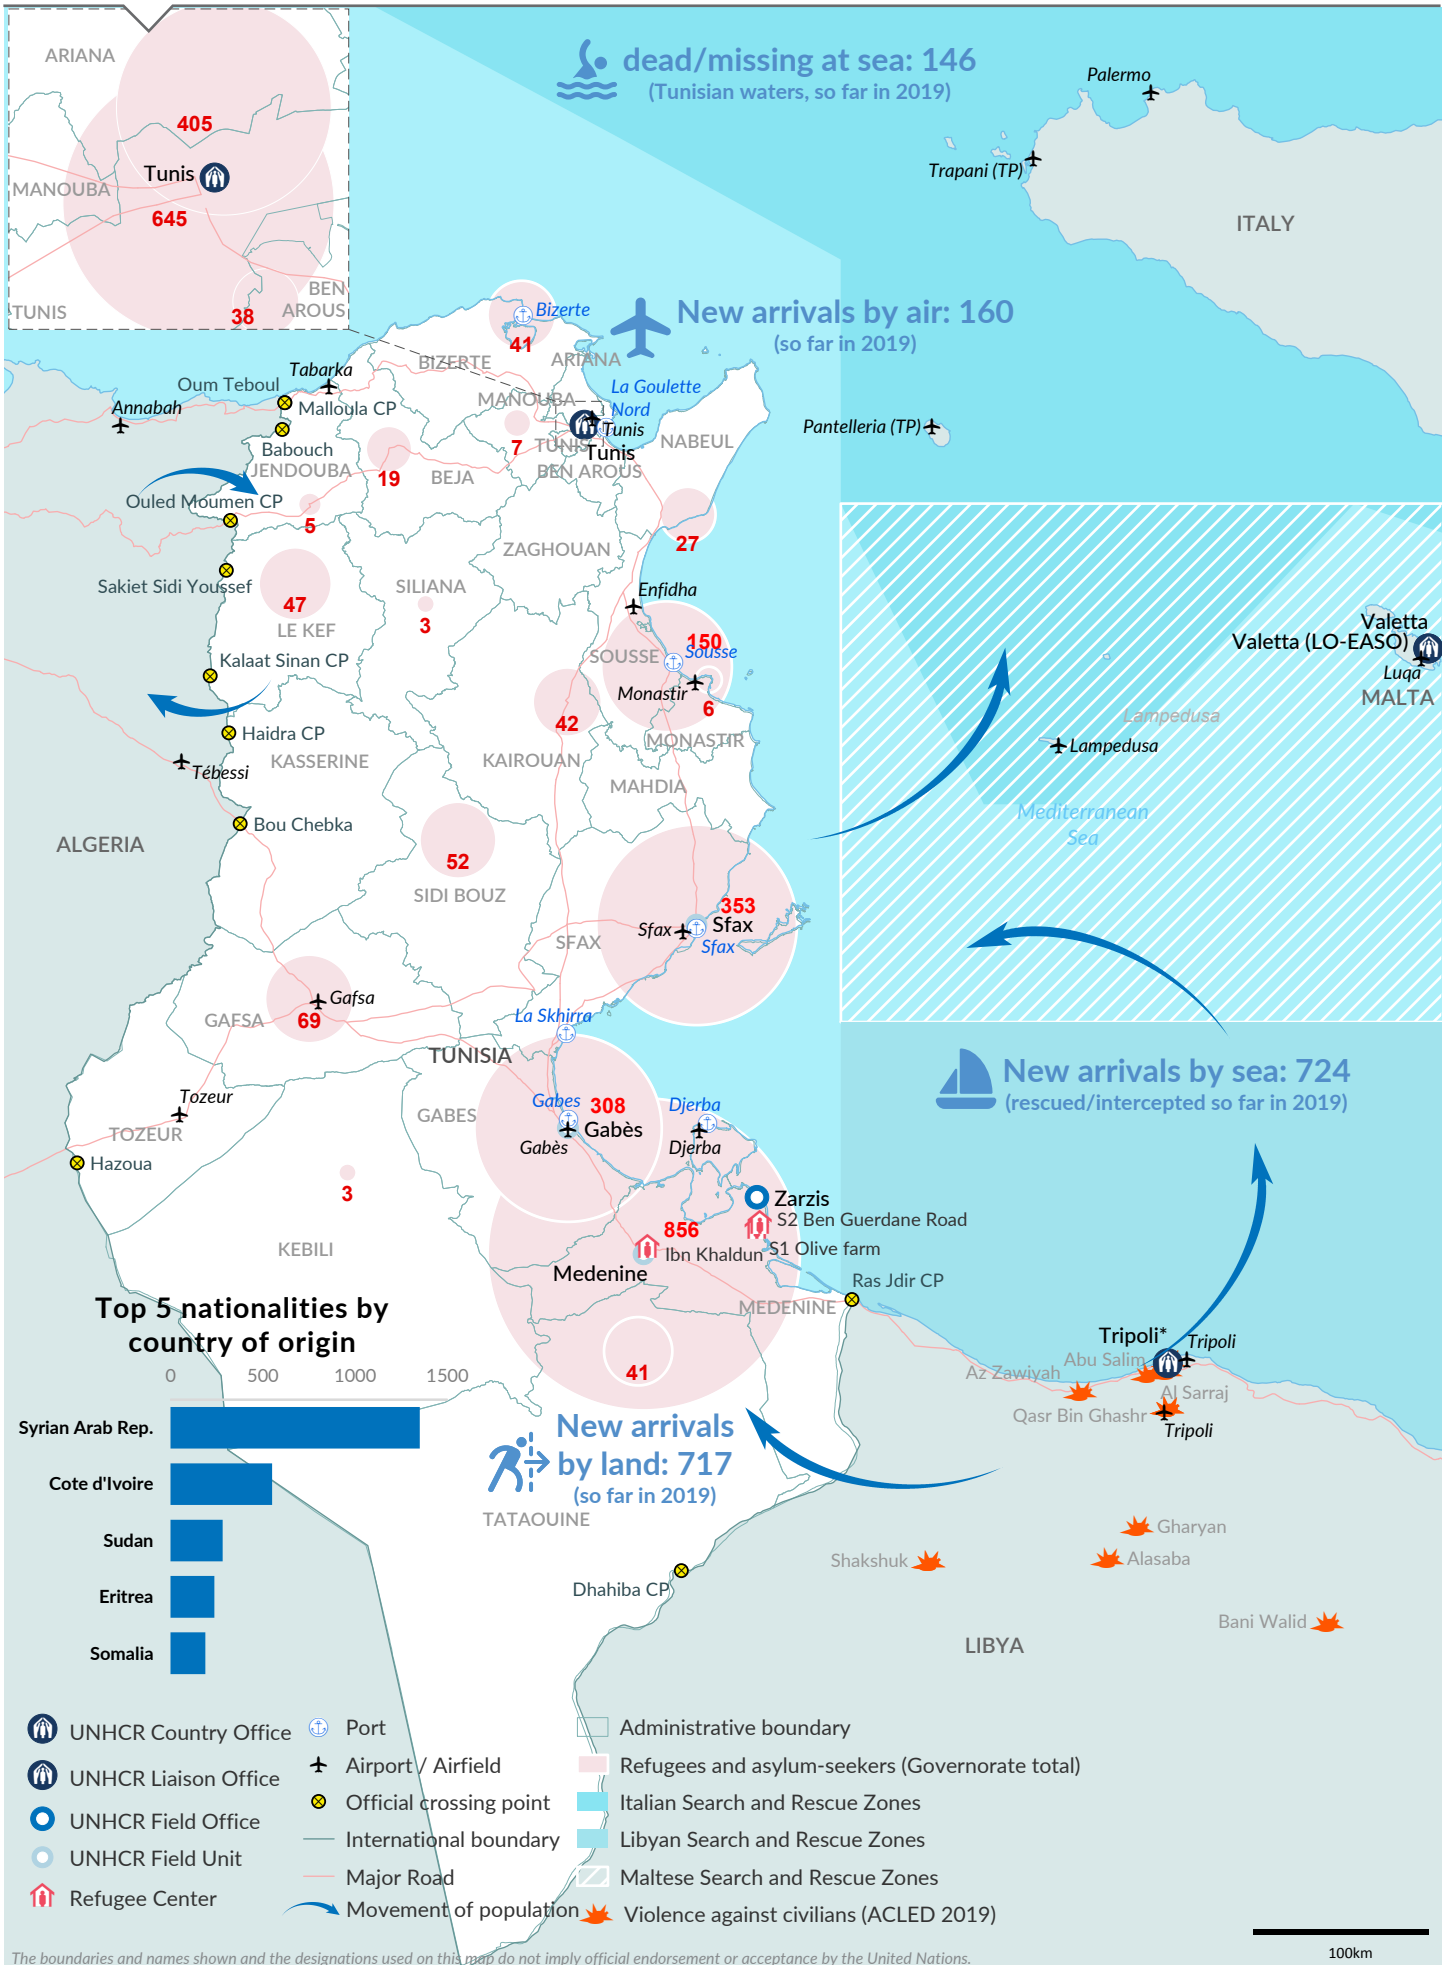

Situation map - Refugees and asylum-seekers

Figures/data as of 30 November 2019 or latest available

The boundaries and names shown and the designations used on this map do not imply official endorsement or acceptance by the United Nations.

100km