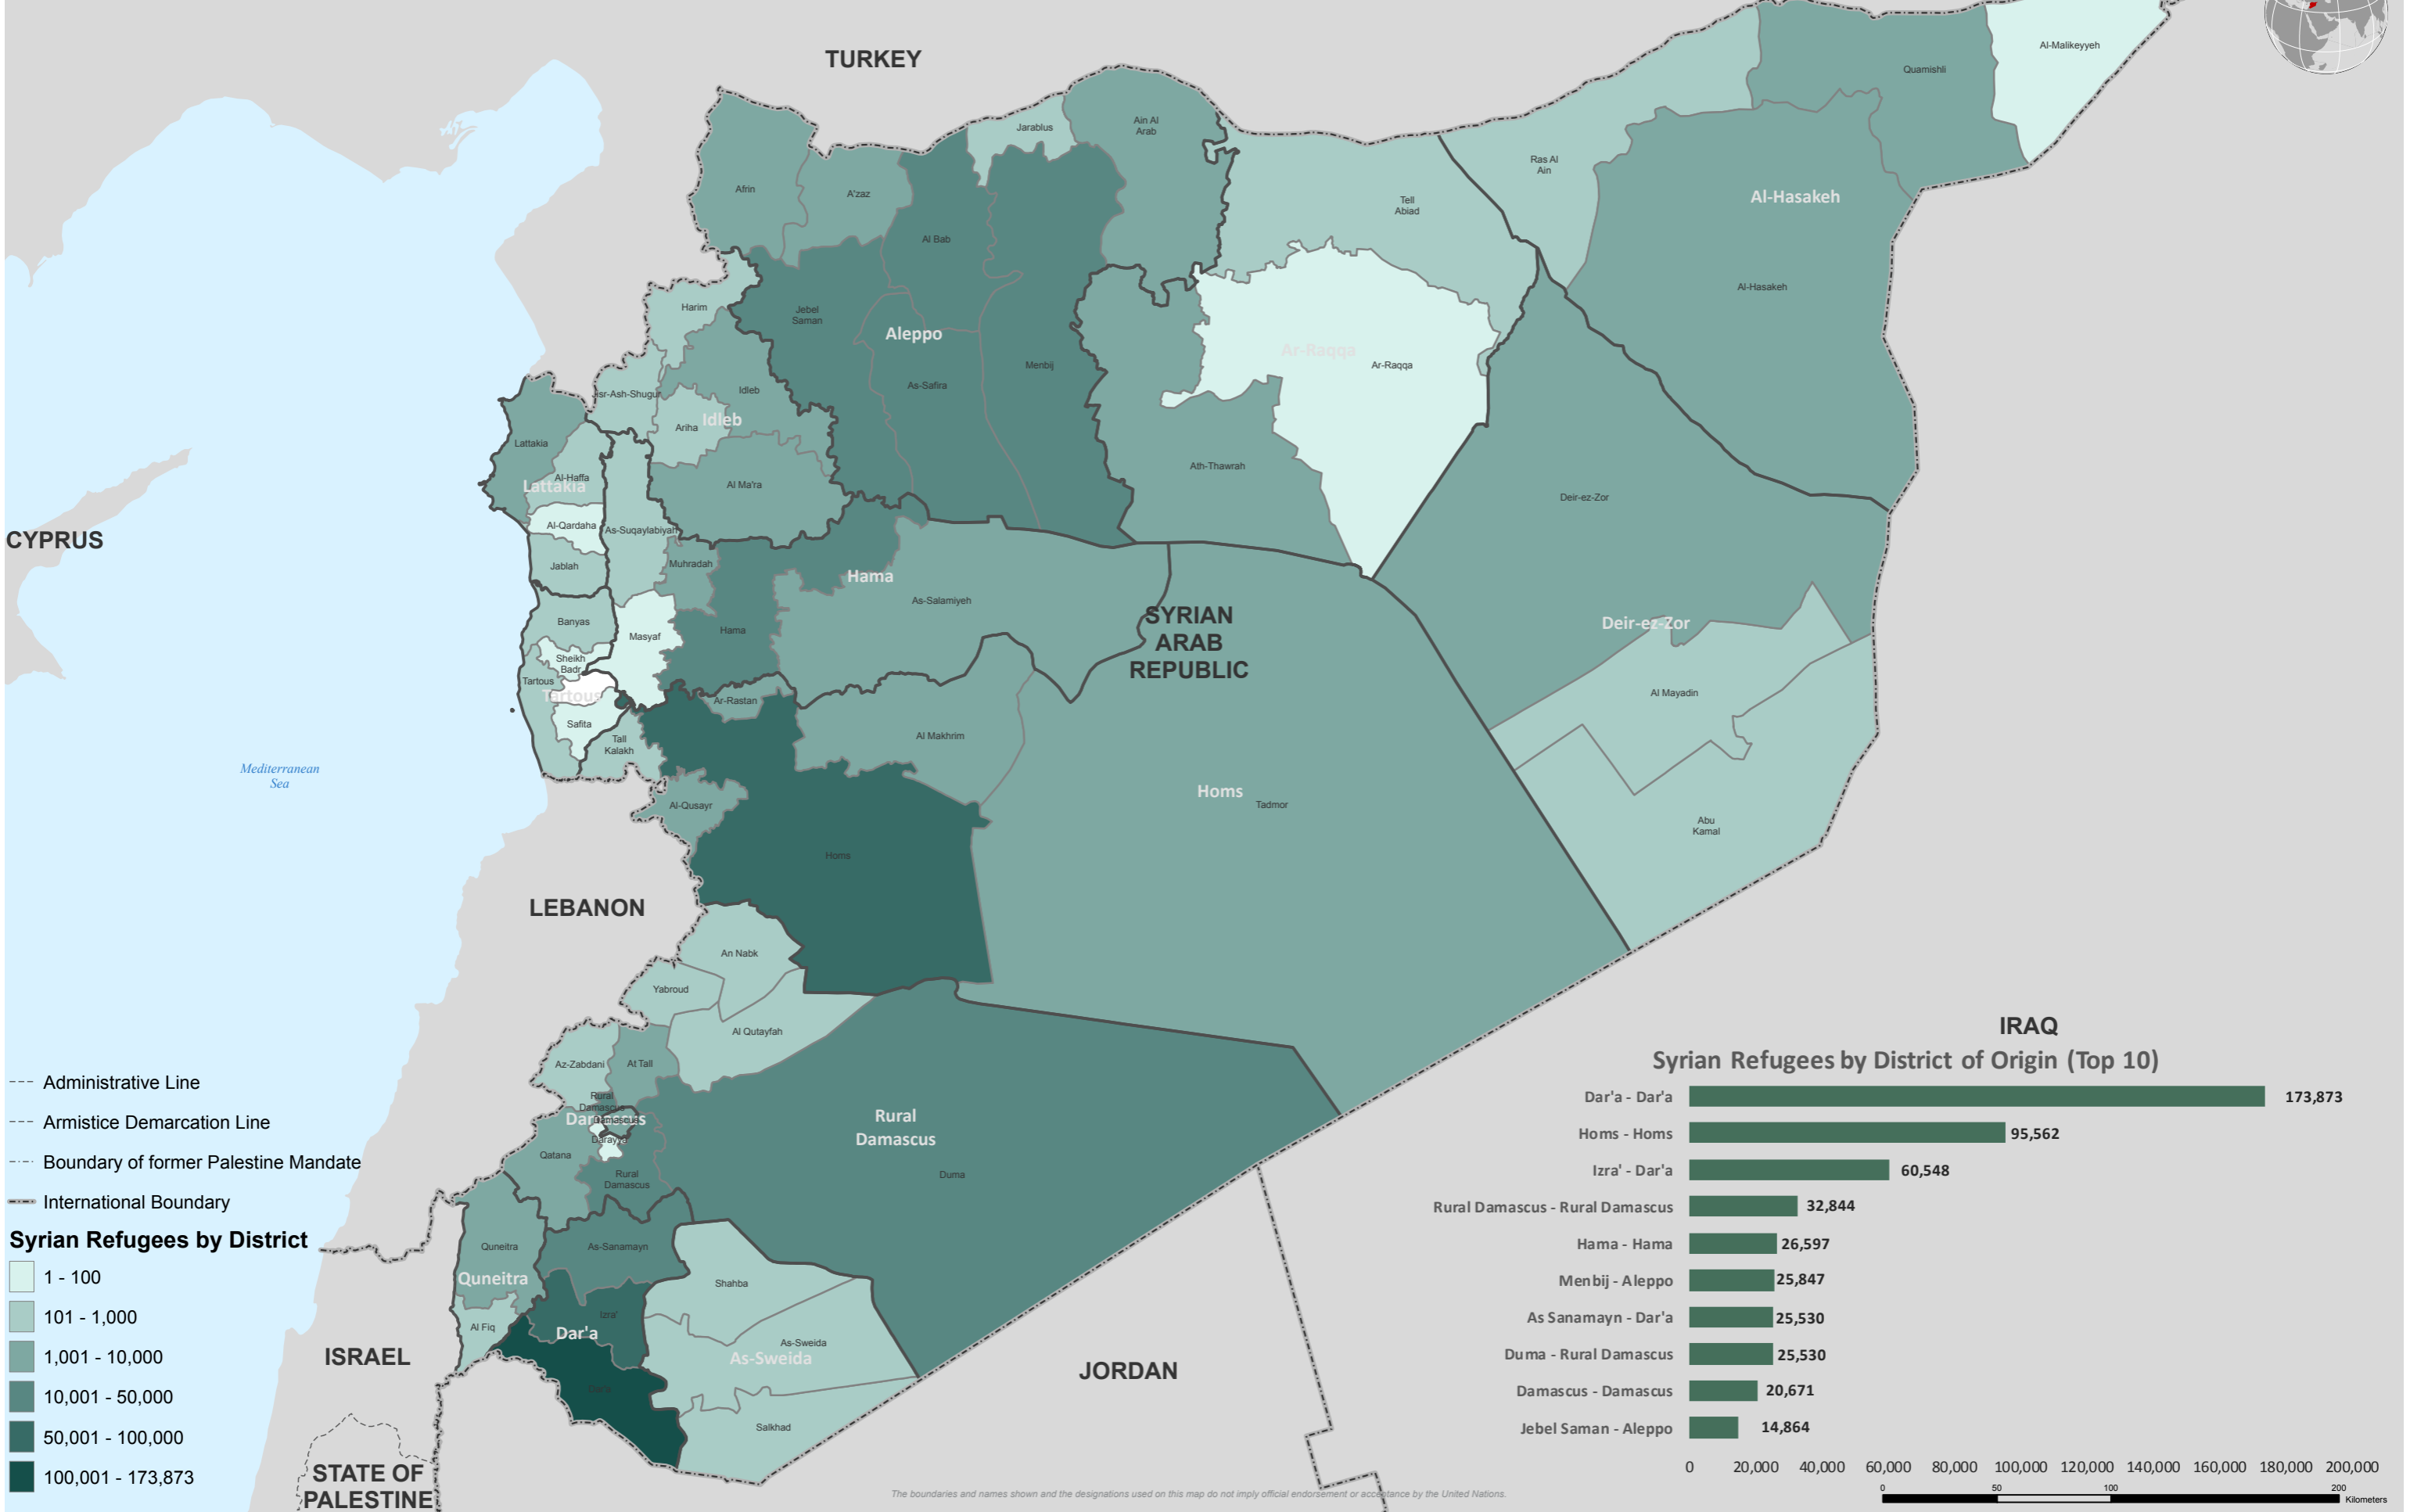

Syrian Refugees in Jordan by Origin (District Level)

by end of December 2019

Total Number of Syrian Refugees in Jordan by the end of December 2019 is:
654,692 Individuals

- Administrative Line
- Armistice Demarcation Line
- Boundary of former Palestine Mandate
- International Boundary

Syrian Refugees by District

Syrian Refugees by District of Origin (Top 10)

The boundaries and names shown and the designations used on this map do not imply official endorsement or acceptance by the United Nations.