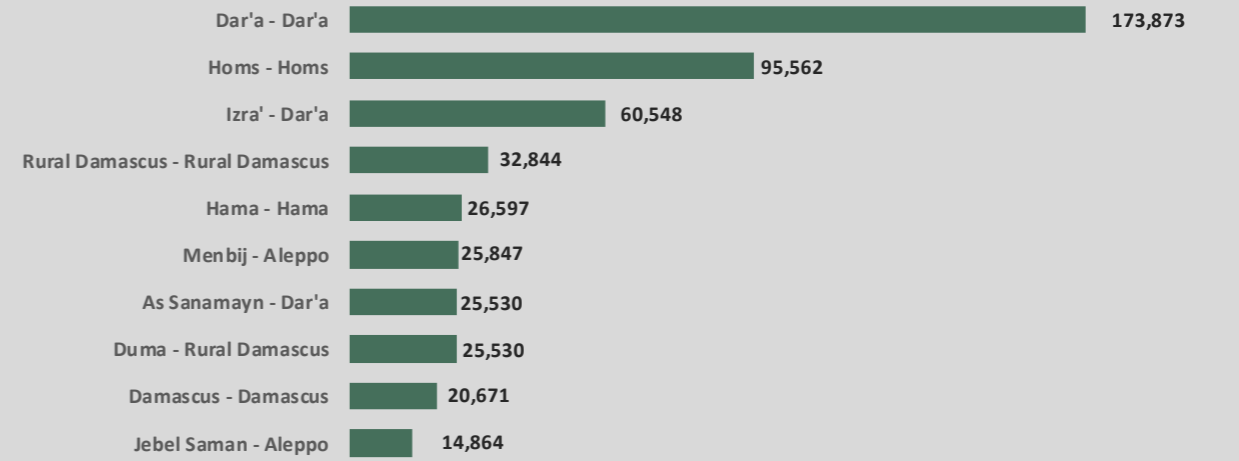

Syrian Refugees in Jordan by Origin (District Level)

by end of December 2019

Total Number of Syrian Refugees in Jordan by the end of December 2019 is:
654,692 Individuals

- Administrative Line
- Armistice Demarcation Line
- Boundary of former Palestine Mandate
- International Boundary

Syrian Refugees by District

Syrian Refugees by District of Origin (Top 10)

The boundaries and names shown and the designations used on this map do not imply official endorsement or acceptance by the United Nations.