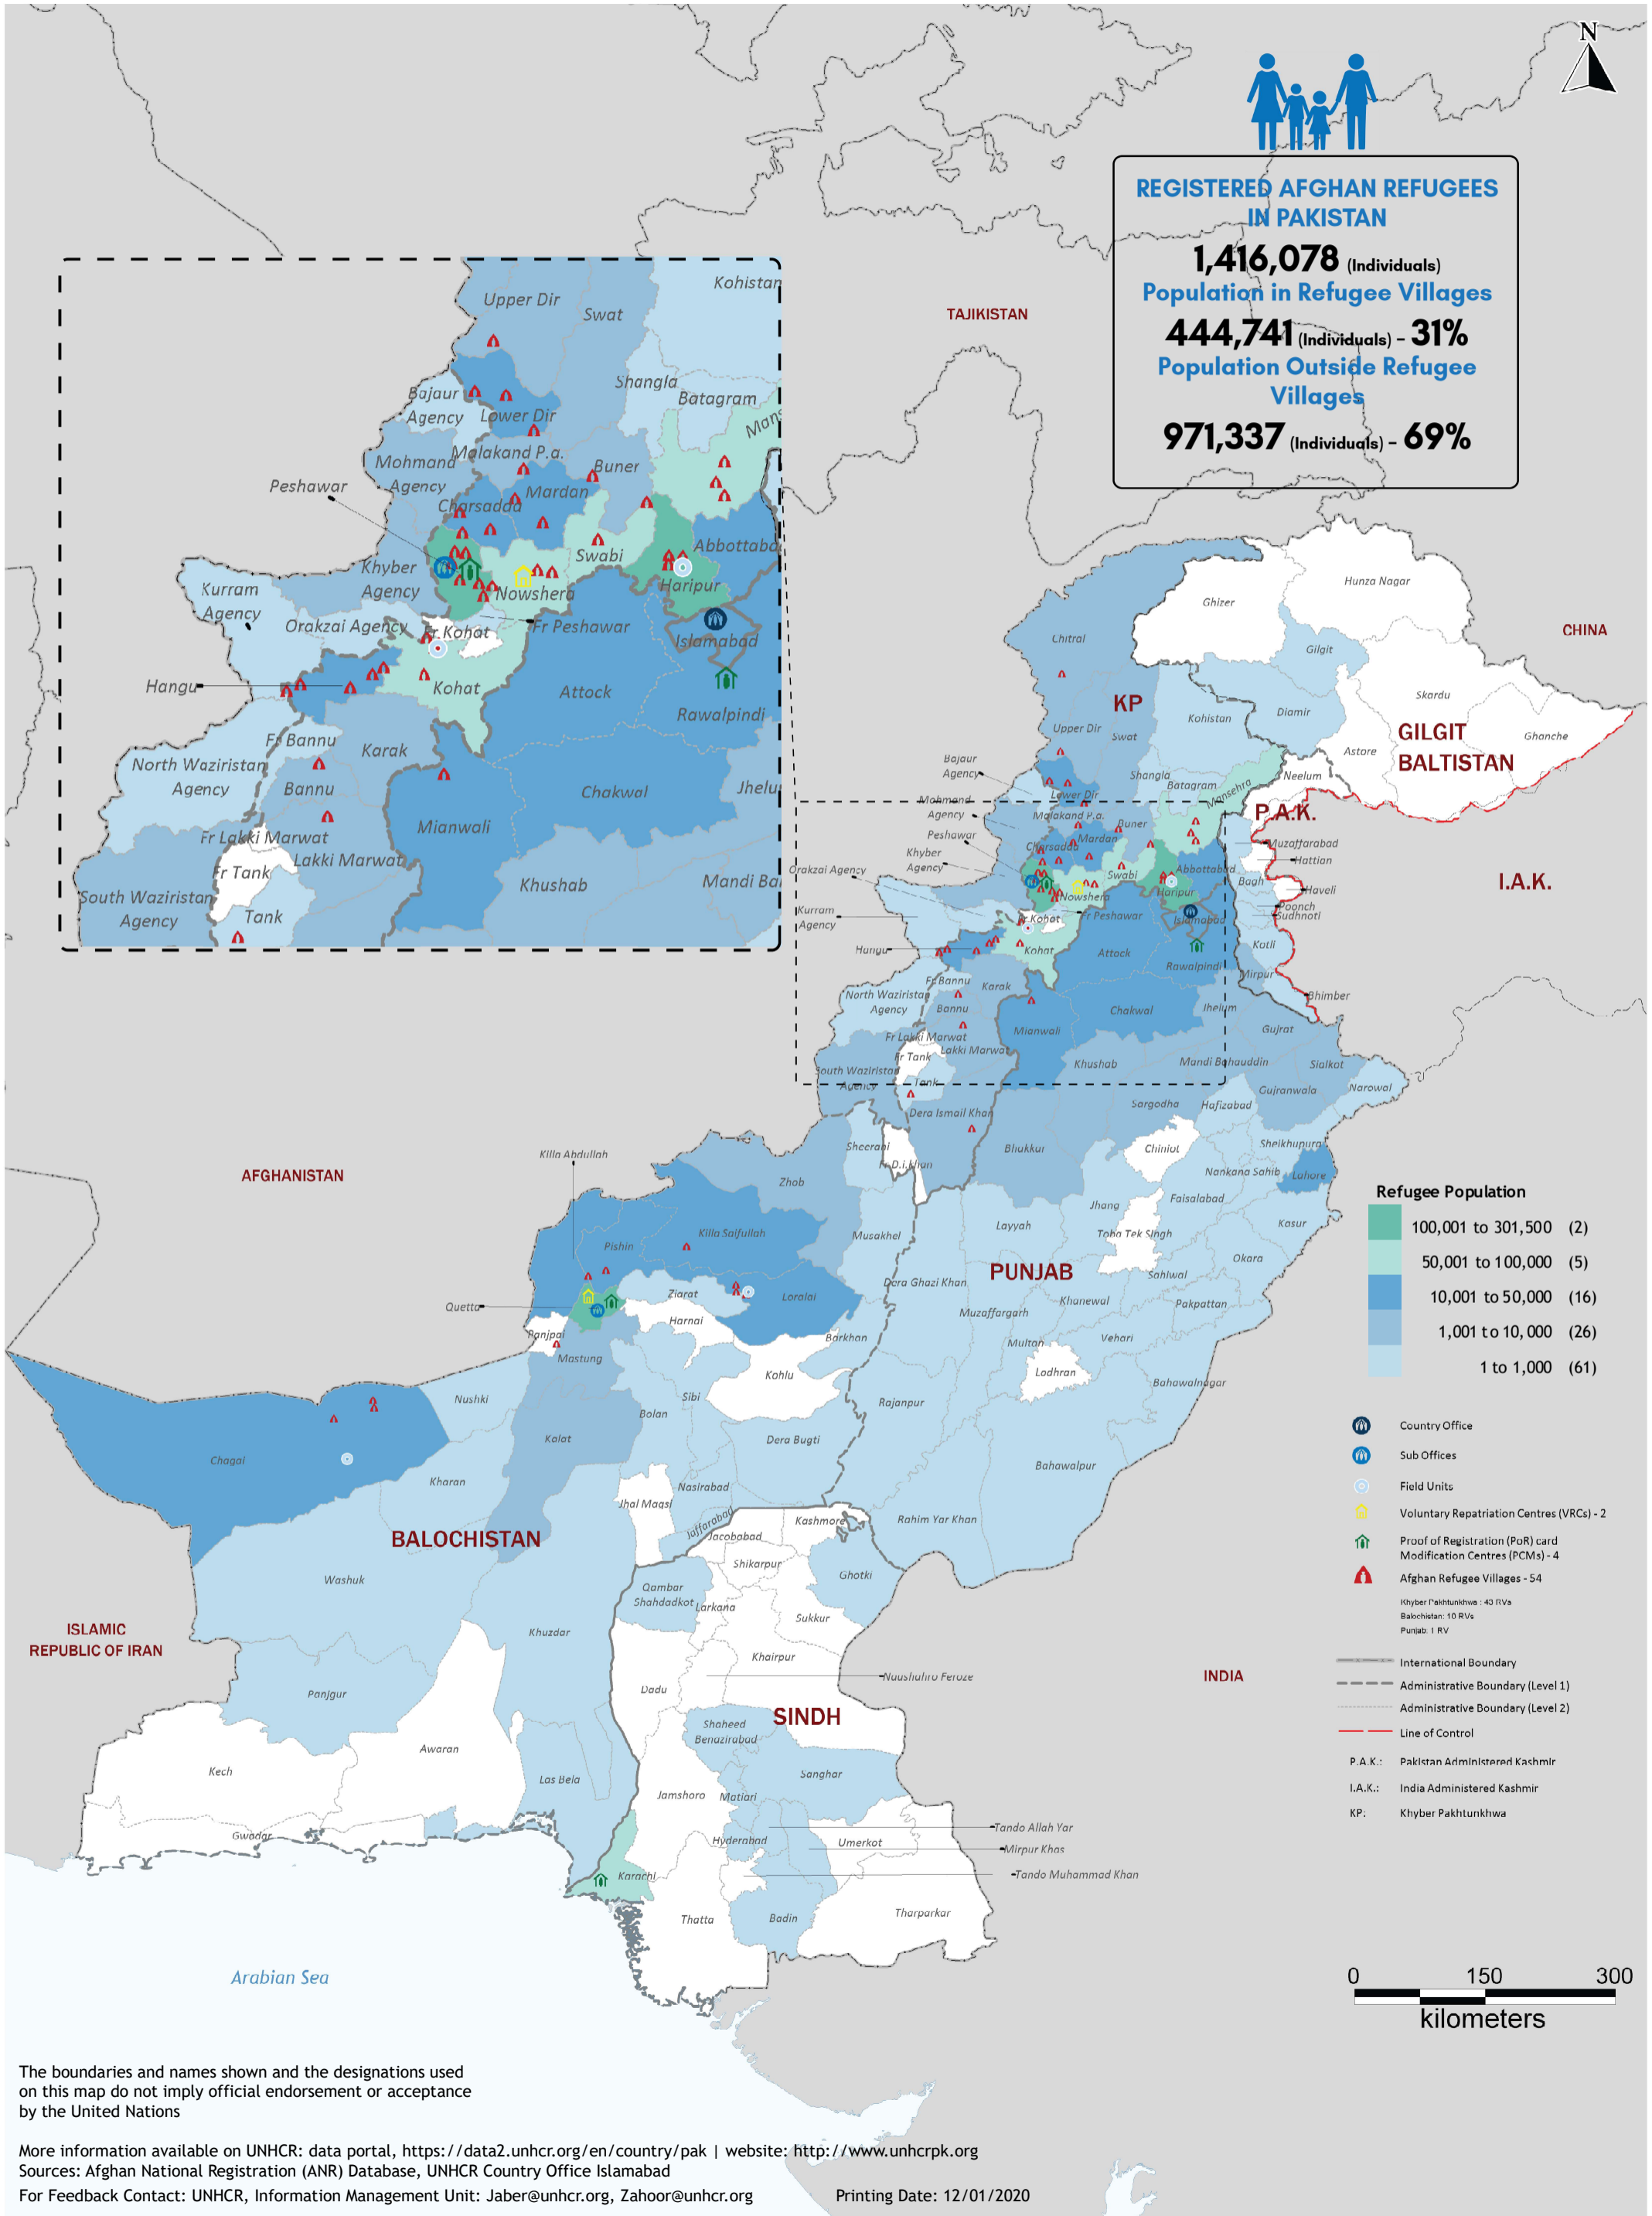

# Pakistan: Overview of Afghan Refugee Population and UNHCR Operational Presence | as 31st of Dec, 2019

The boundaries and names shown and the designations used on this map do not imply official endorsement or acceptance by the United Nations

More information available on UNHCR: data portal, <https://data2.unhcr.org/en/country/pak> | website: <http://www.unhcrpk.org>

Sources: Afghan National Registration (ANR) Database, UNHCR Country Office Islamabad