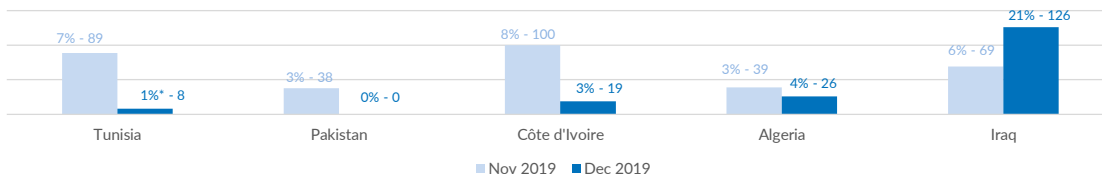

Most common sea arrival nationalities in Italy (comparison with previous month)