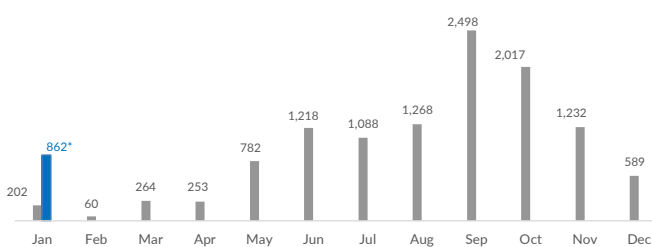

Sea arrivals of last weeks