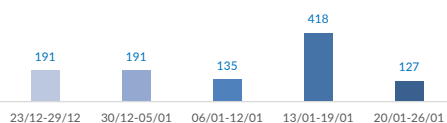

Sea arrivals of last weeks