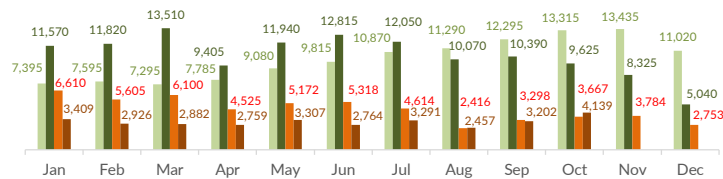

Asylum applications

(Applications are not necessarily lodged by new arrivals)

■ 2016 ■ 2017 ■ 2018 ■ 2019