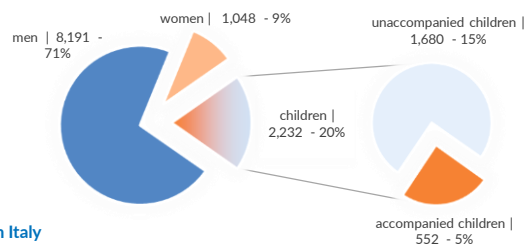

Sea arrivals by gender and age - Jan - Dec 2019