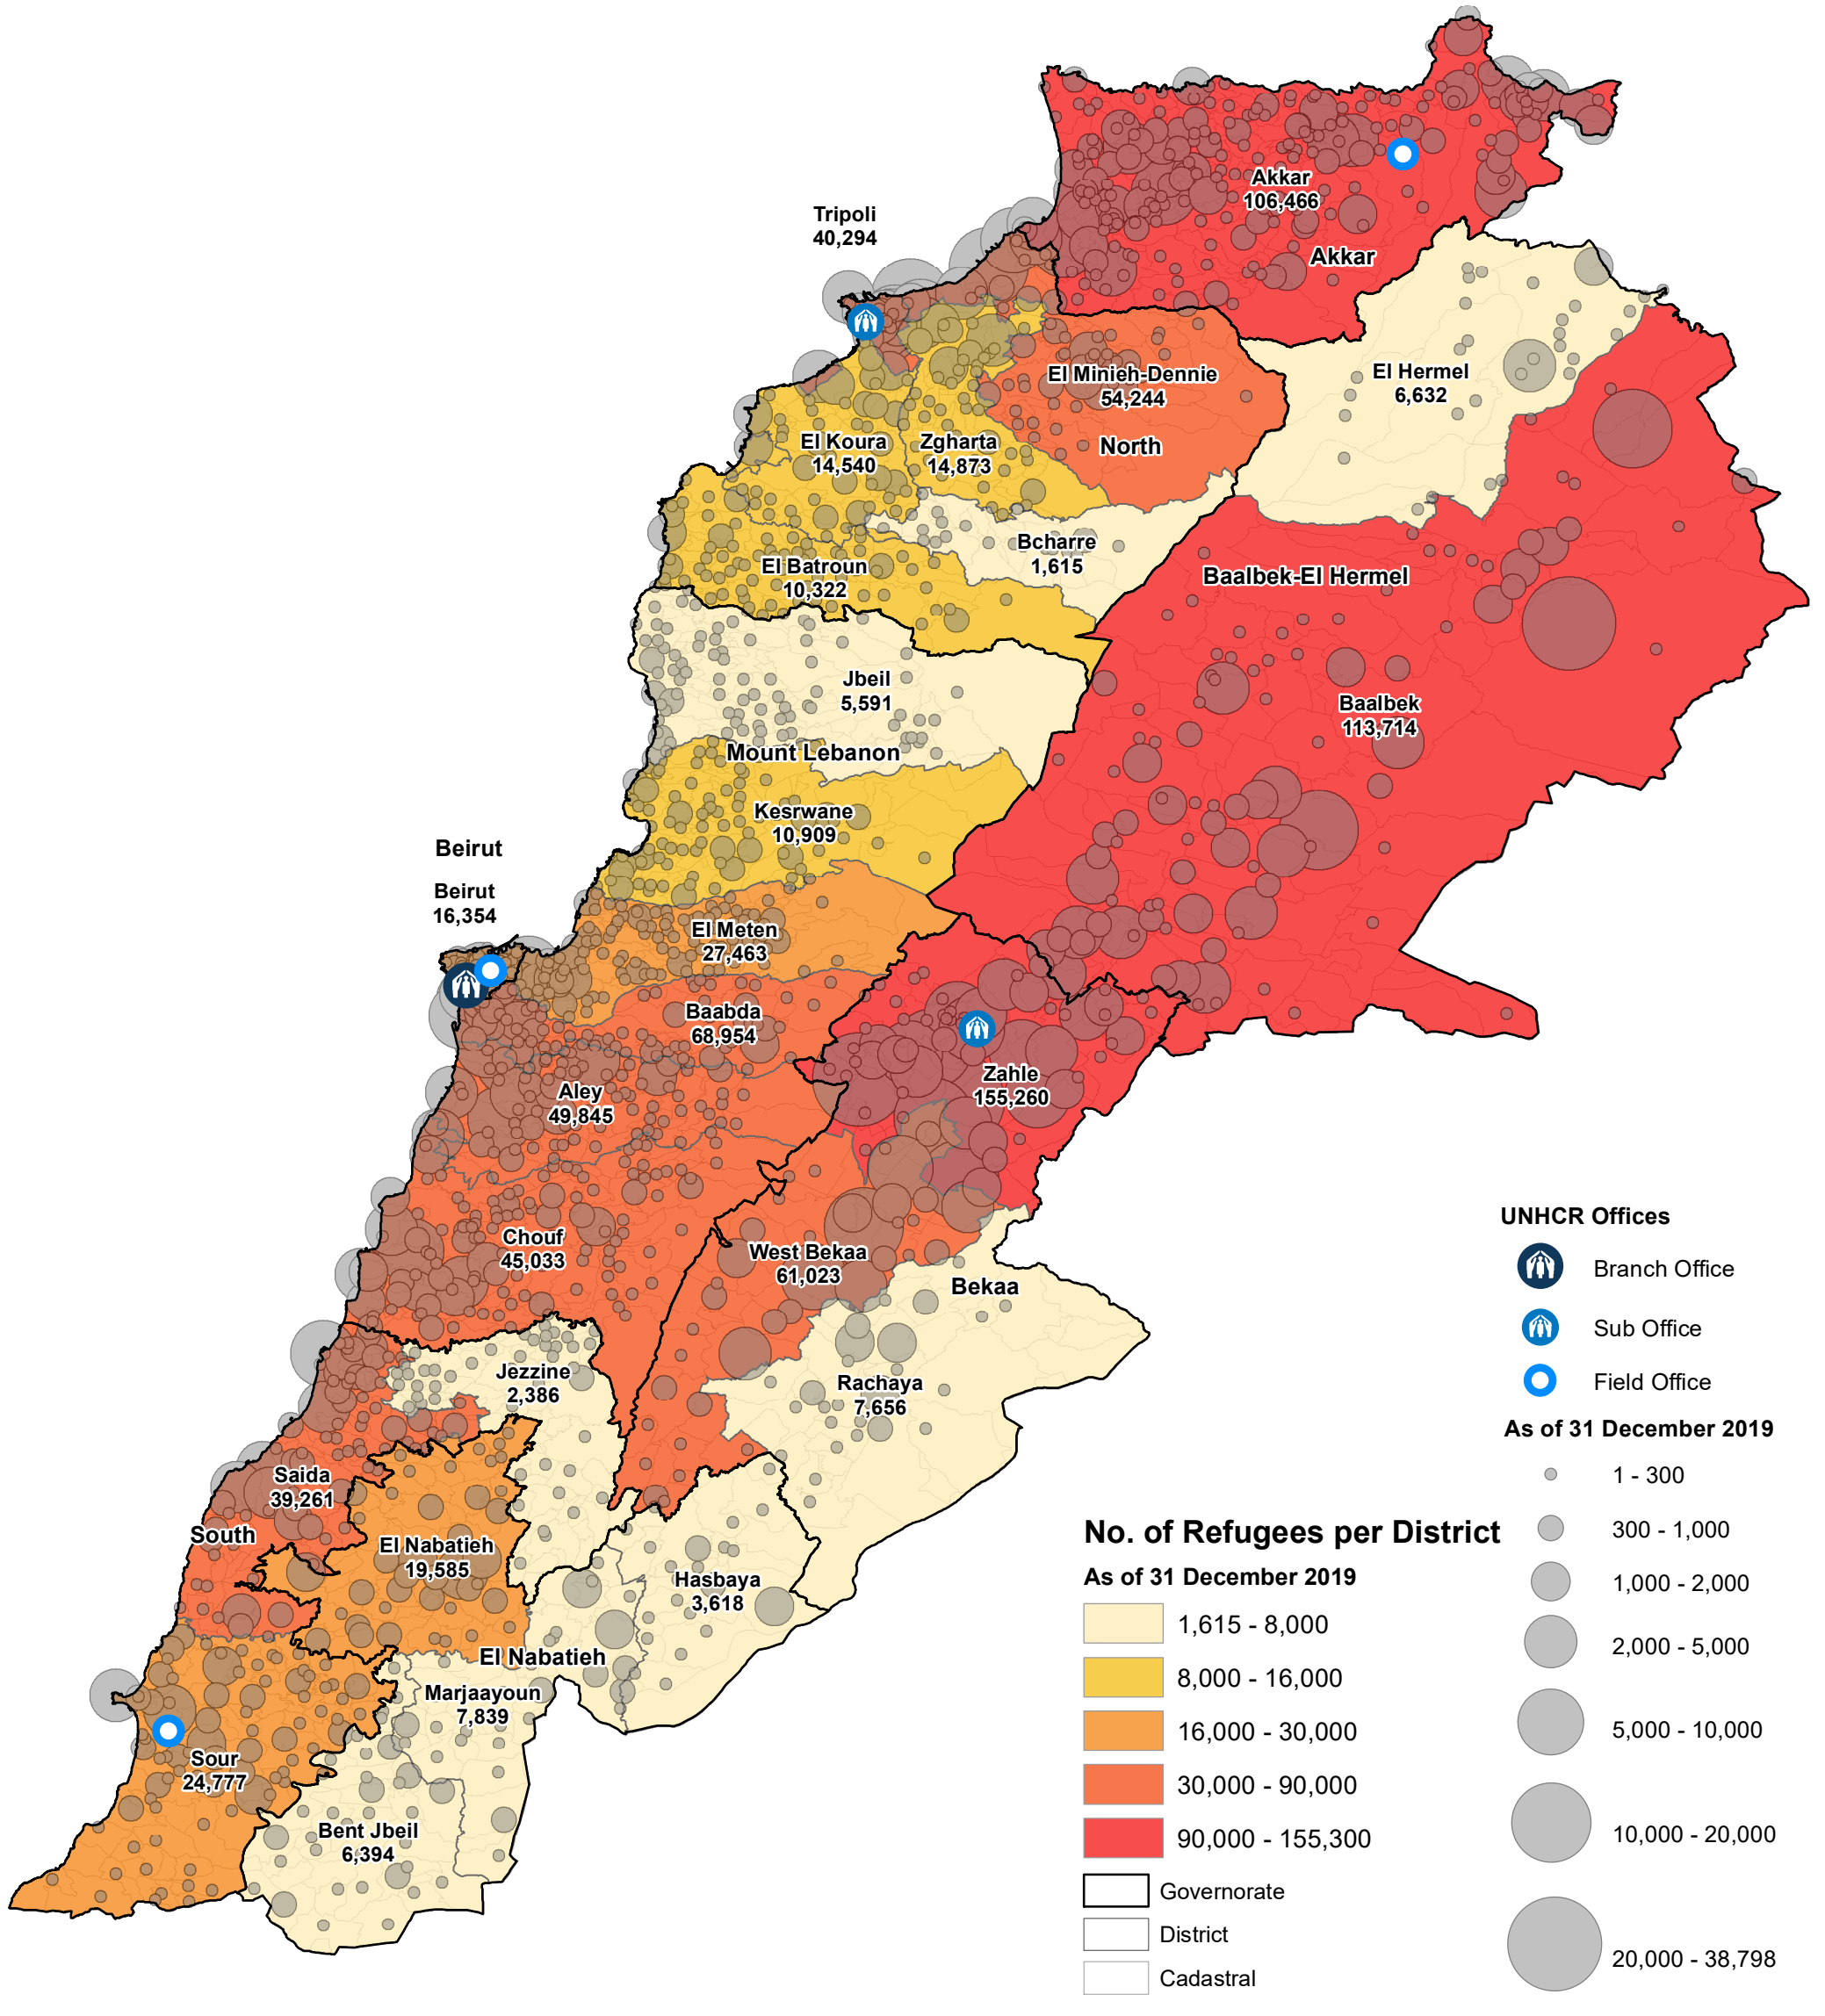

Total No. of Refugees **914,648**

This map has been produced by the Inter-Agency Information Management Unit of UNHCR based on maps and material provided by the Government of Lebanon for operational purposes. It does not constitute an official United Nations map. The designations employed and the presentation of material on this map do not imply the expression of any opinion whatsoever on the part of the Secretariat of the United Nations concerning the legal status of any country, territory, city or area or of its authorities, or concerning the delimitation of its frontiers or boundaries.

Data Sources:
- Refugee population and location data by UNHCR as of 31 December 2019. For more information on refugee data, contact Diana El Habr at elhabr@unhcr.org

GIS and Mapping by UNHCR Lebanon. For further information on map, contact Jad Ghosn at ghosn@unhcr.org or Maroun Sader at sader@unhcr.org