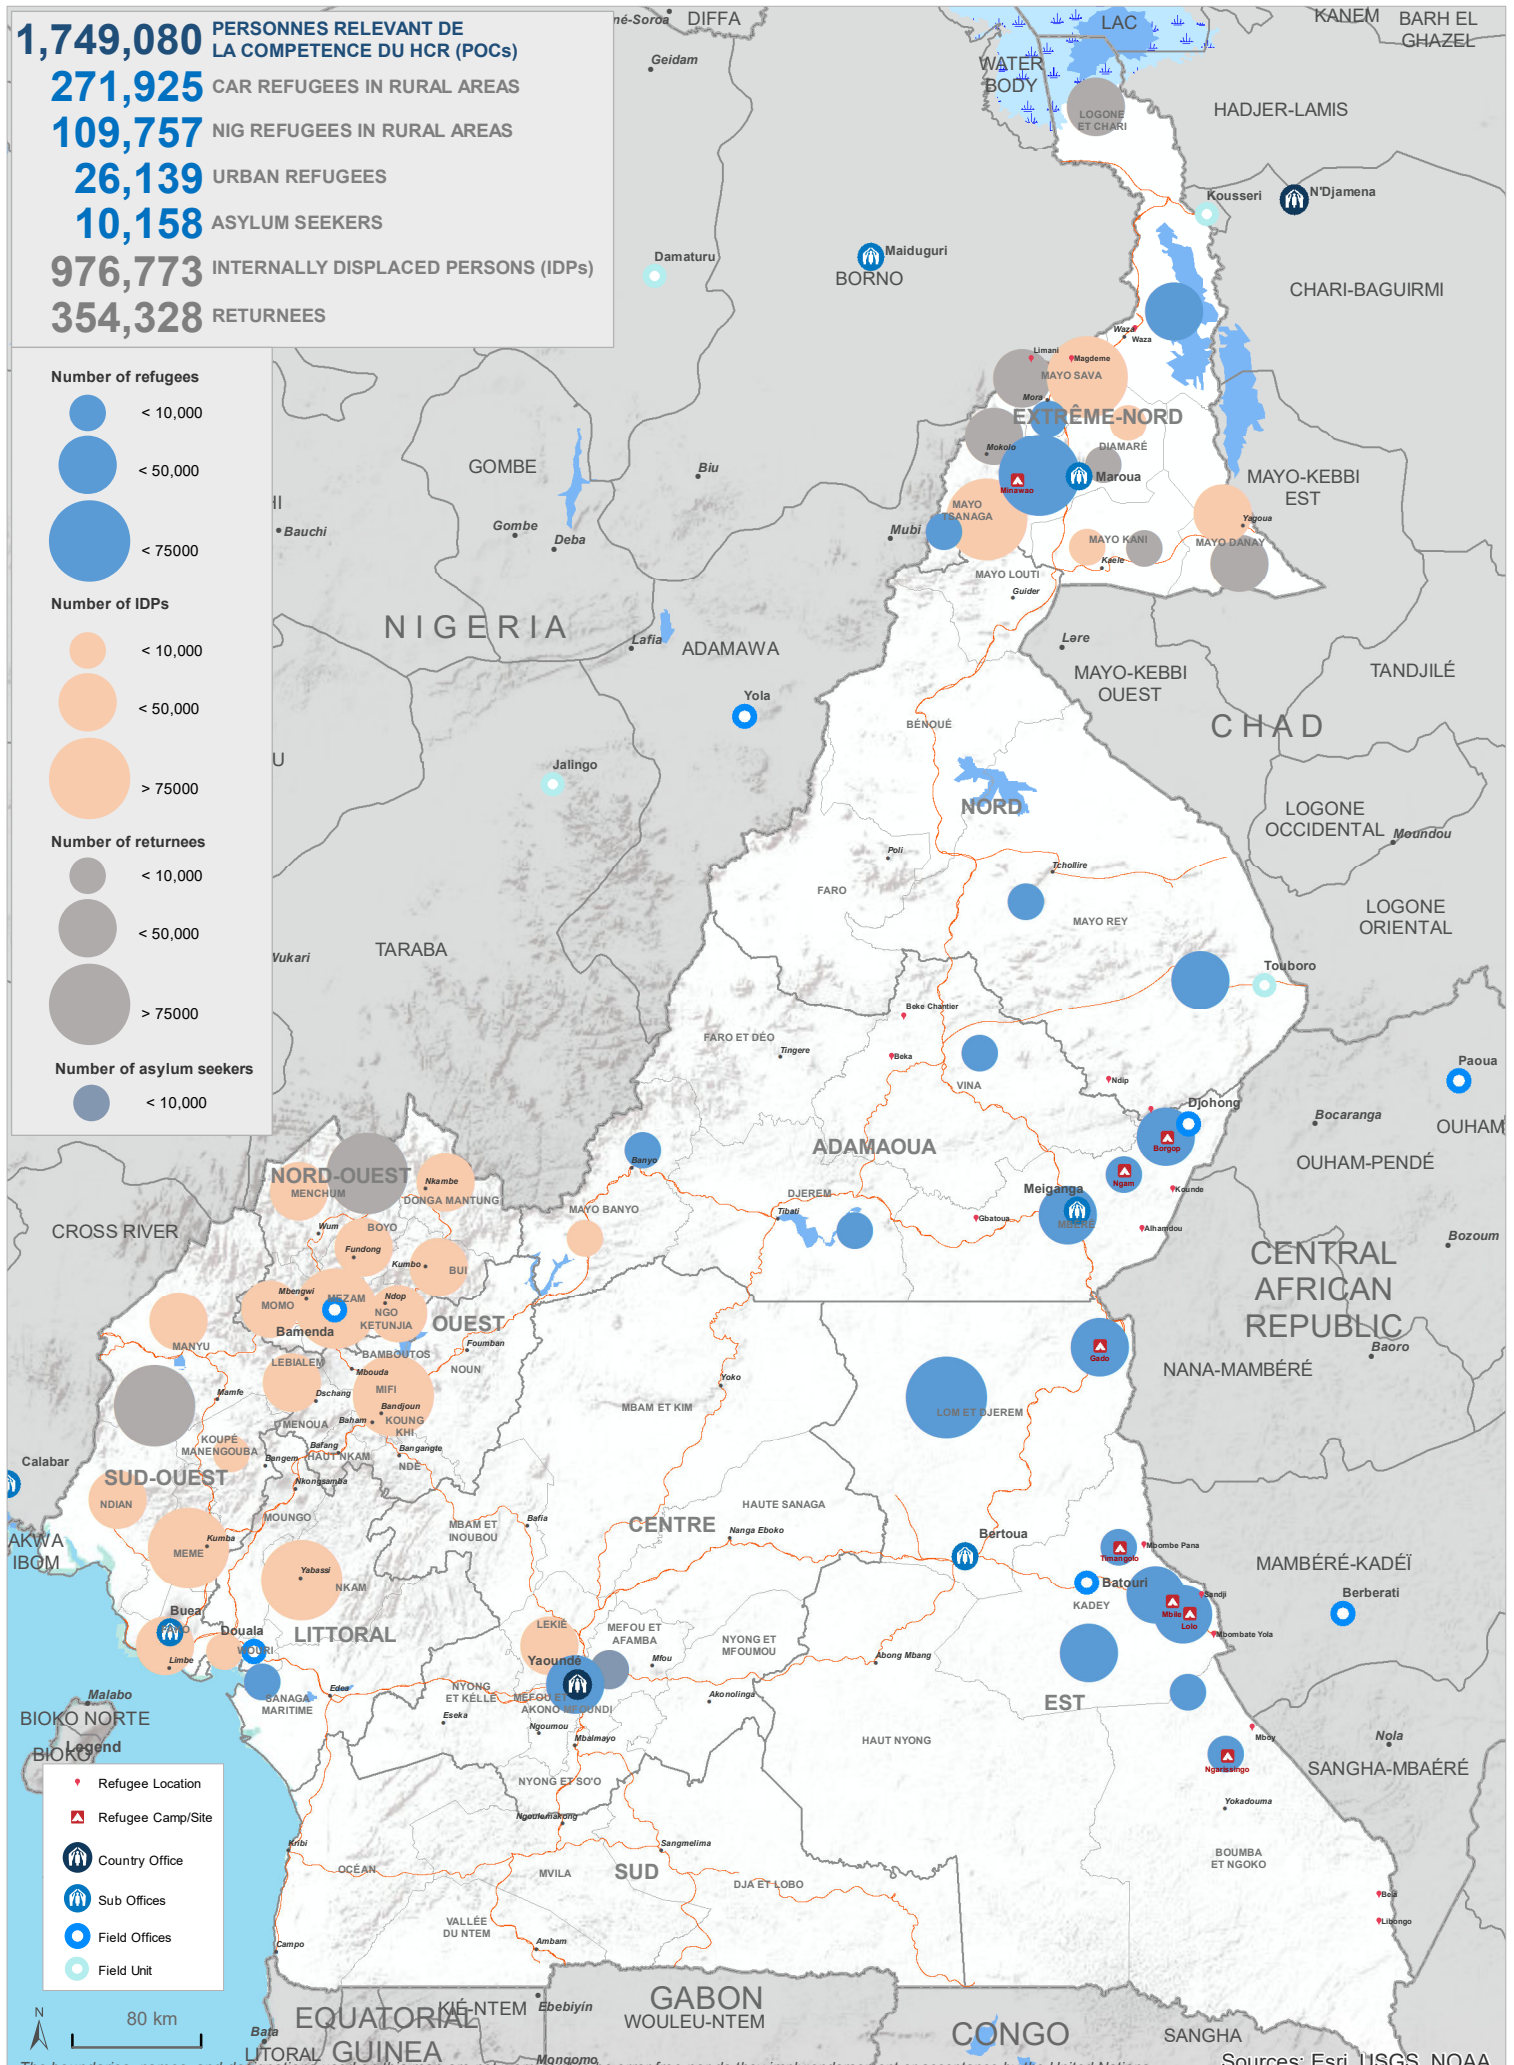

**1,749,080** PERSONNES RELEVANT DE LA COMPÉTENCE DU HCR (POCs)  
**271,925** CAR REFUGEES IN RURAL AREAS  
**109,757** NIG REFUGEES IN RURAL AREAS  
**26,139** URBAN REFUGEES  
**10,158** ASYLUM SEEKERS  
**976,773** INTERNALLY DISPLACED PERSONS (IDPs)  
**354,328** RETURNEES

The boundaries, names, and designations used on this map are not warranted to be error free nor do they imply endorsement or acceptance by the United Nations.

Sources: Esri, USGS, NOAA