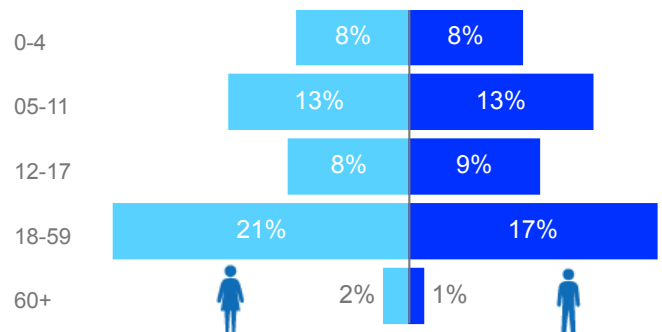

Uganda - Refugee Statistics January 2020

Total Population

1,394,678

Total Households
365,281

Living in Settlements

94 %
1,313,160

Women and Children

82 %
1,138,327

Elderly

3 %
38,422

Total Refugees

1,369,038

Total Asylum-Seekers
25,640

Living in Urban areas

6 %
78,501

Female

52 %
720,499

Youth

23 %
315,733

Age & Gender Breakdown

Registered New Arrivals by Arrival Month

Population by Location

* Kampala includes other Urban areas

Top 3 by Country of Origin