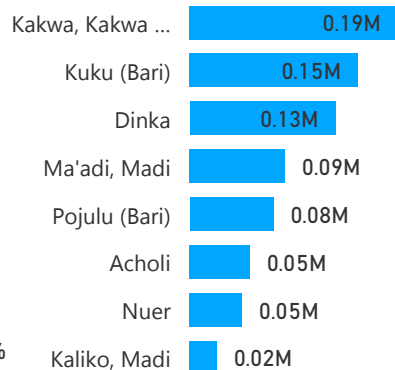

South Sudanese by Ethnicity