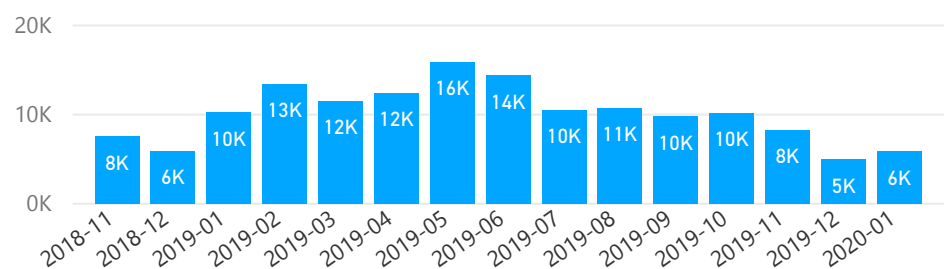

Uganda - Refugee Statistics January 2020

Total Population

1,394,678

Total Households
365,281

Living in Settlements

94 %
1,313,160

Women and Children

82 %
1,138,327

Elderly

3 %
38,422

Total Refugees

1,369,038

Total Asylum-Seekers
25,640

Living in Urban areas

6 %
78,501

Female

52 %
720,499

Youth

23 %
315,733

Age & Gender Breakdown

Registered New Arrivals by Arrival Month

Population by Location

* Kampala includes other Urban areas

Top 3 by Country of Origin