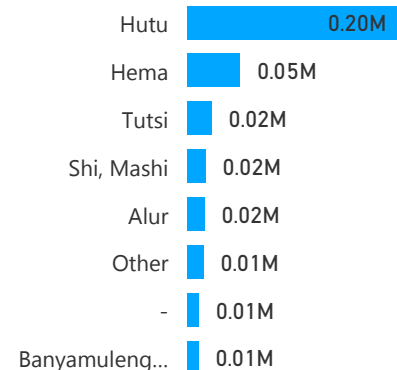

Congolese by Ethnicity