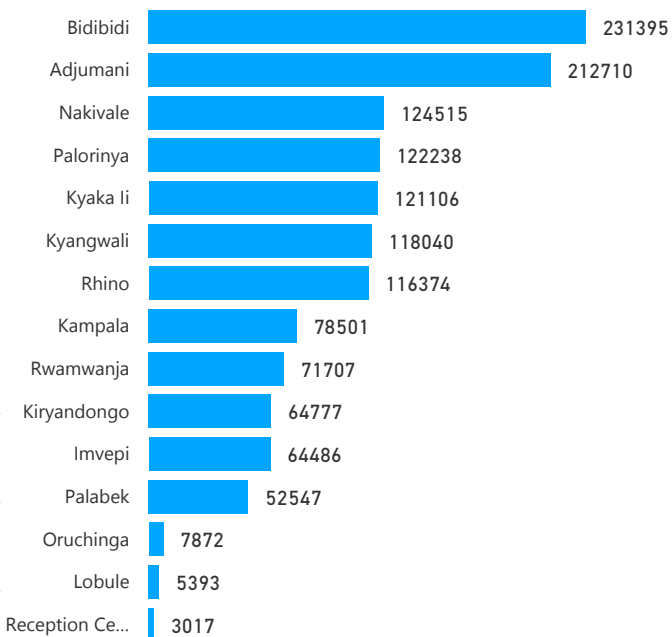

Uganda - Refugee Statistics January 2020

Total Population

1,394,678

Total Households
365,281

Living in Settlements

94 %
1,313,160

Women and Children

82 %
1,138,327

Elderly

3 %
38,422

Total Refugees

1,369,038

Total Asylum-Seekers
25,640

Living in Urban areas

6 %
78,501

Female

52 %
720,499

Youth

23 %
315,733

Age & Gender Breakdown

Registered New Arrivals by Arrival Month

Population by Location

* Kampala includes other Urban areas

Top 3 by Country of Origin

South Sudanese by Ethnicity

Congolese by Ethnicity

Specific Needs

Entitled to Assistance (in Settlements)