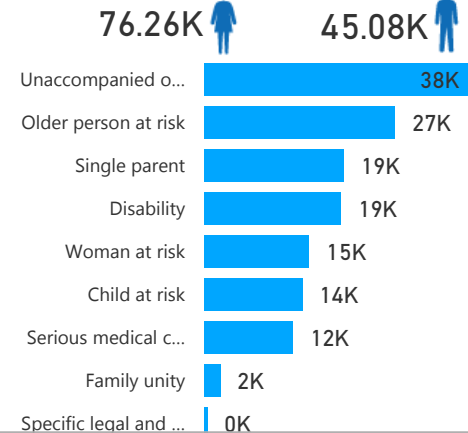

Uganda - Refugee Statistics January 2020

Total Population

1,394,678

Total Households
365,281

Living in Settlements

94 %
1,313,160

Women and Children

82 %
1,138,327

Elderly

3 %
38,422

Total Refugees

1,369,038

Total Asylum-Seekers
25,640

Living in Urban areas

6 %
78,501

Female

52 %
720,499

Youth

23 %
315,733

Age & Gender Breakdown

Registered New Arrivals by Arrival Month

Population by Location

* Kampala includes other Urban areas

Top 3 by Country of Origin

South Sudanese by Ethnicity

Congolese by Ethnicity

Specific Needs

Entitled to Assistance (in Settlements)