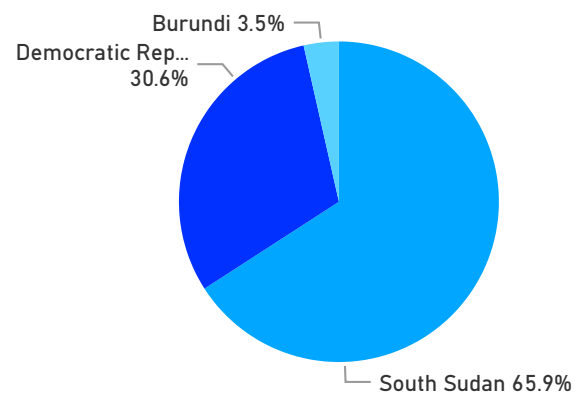

Elderly

3 %
38,422

Total Refugees

1,369,038

Total Asylum-Seekers
25,640

Living in Urban areas

6 %
78,501

Female

52 %
720,499

Youth

23 %
315,733

Age & Gender Breakdown

Registered New Arrivals by Arrival Month

Population by Location

* Kampala includes other Urban areas

Top 3 by Country of Origin