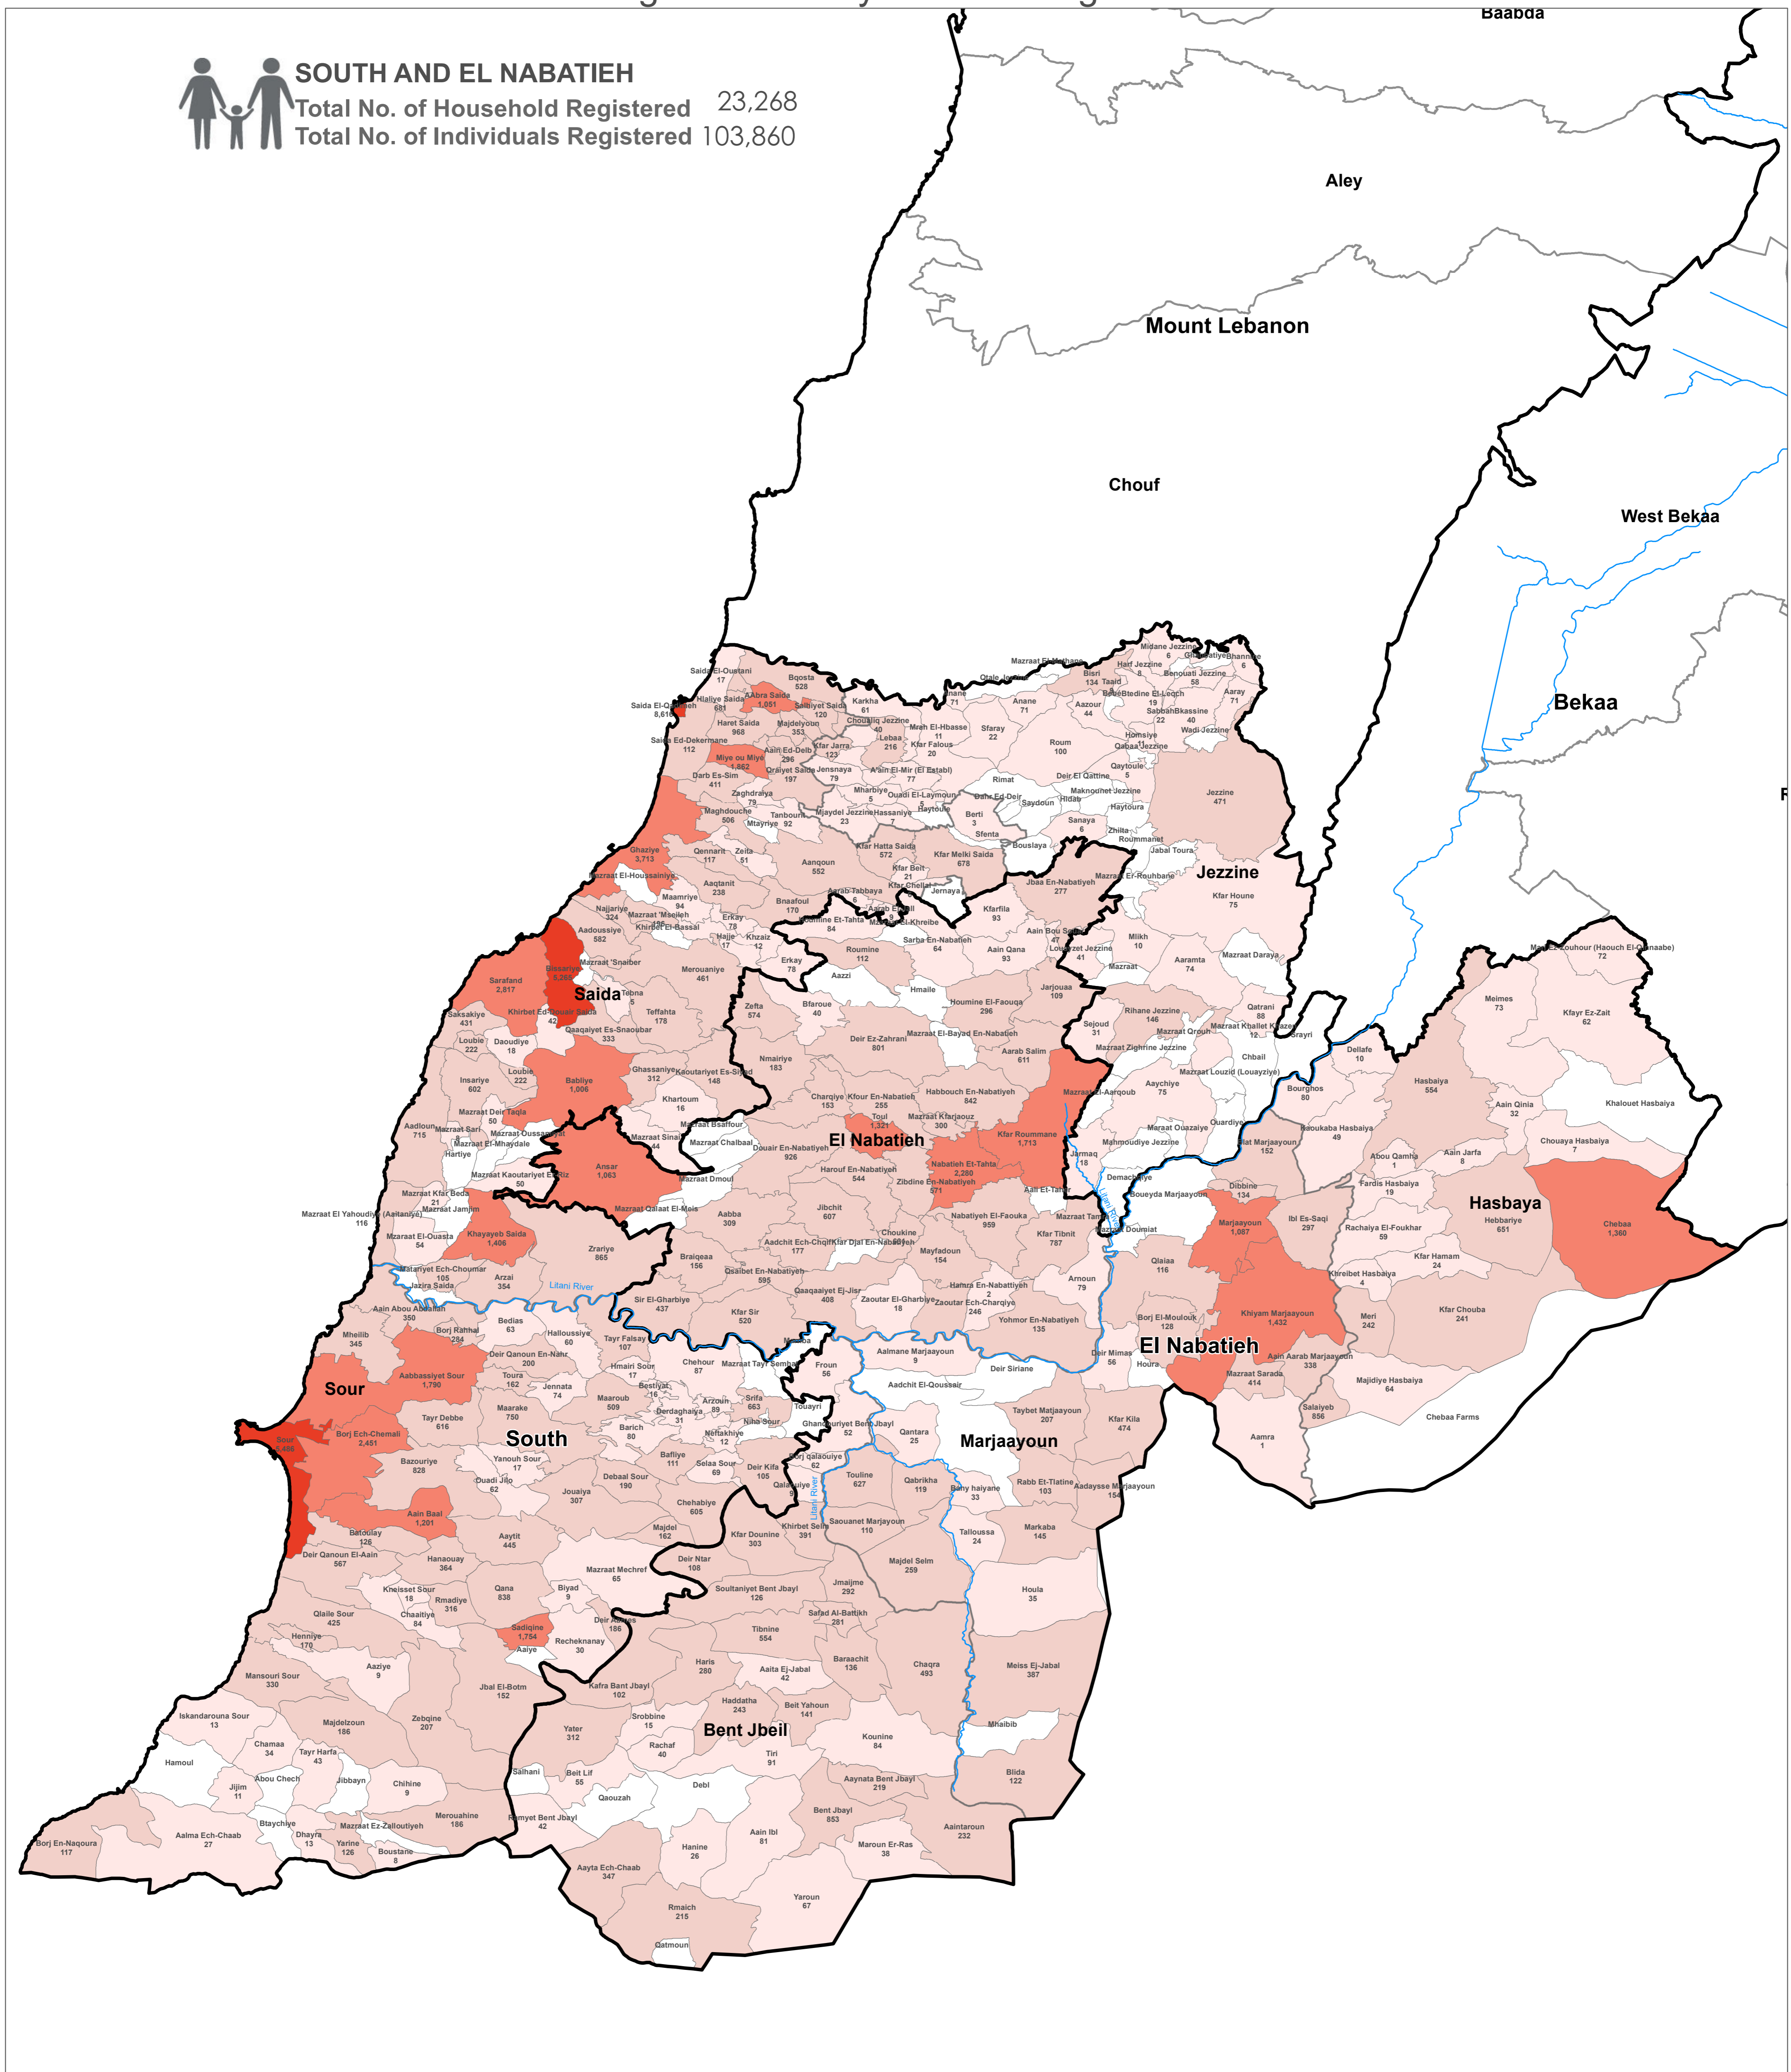

SYRIA REFUGEE RESPONSE

LEBANON South and El Nabatieh Governorates

Distribution of the Registered Syrian Refugees at Cadastral Level As of 31 December 2019

SOUTH AND EL NABATIEH
 Total No. of Household Registered 23,268
 Total No. of Individuals Registered 103,860

Notes
 This map has been produced by the Inter-Agency Information Management Unit of UNHCR based on maps and material provided by the Government of Lebanon for operational purposes. It does not constitute an official United Nations map. The designations employed and the presentation of material on this map do not imply the expression of any opinion whatsoever on the part of the Secretariat of the United Nations concerning the legal status of any country, territory, city or area or of its authorities, or concerning the delimitation of its frontiers or boundaries.

Data Sources:
 - Lebanese Border, Caza and Cadastral Boundaries: NPMLT 2005.
 - Geographic Projection WGS 1984

Registered Refugees Figures by UNHCR as of 31 December 2019.
 For more information contact Diana El Habr at elhabr@unhcr.org

GIS and Mapping by UNHCR. For Information and updates contact Jad Ghosn: ghosn@unhcr.org
 Maroun Sader: sader@unhcr.org

NPMLT: National Physical Master Plan for the Lebanese Territory

LOCATION DIAGRAM