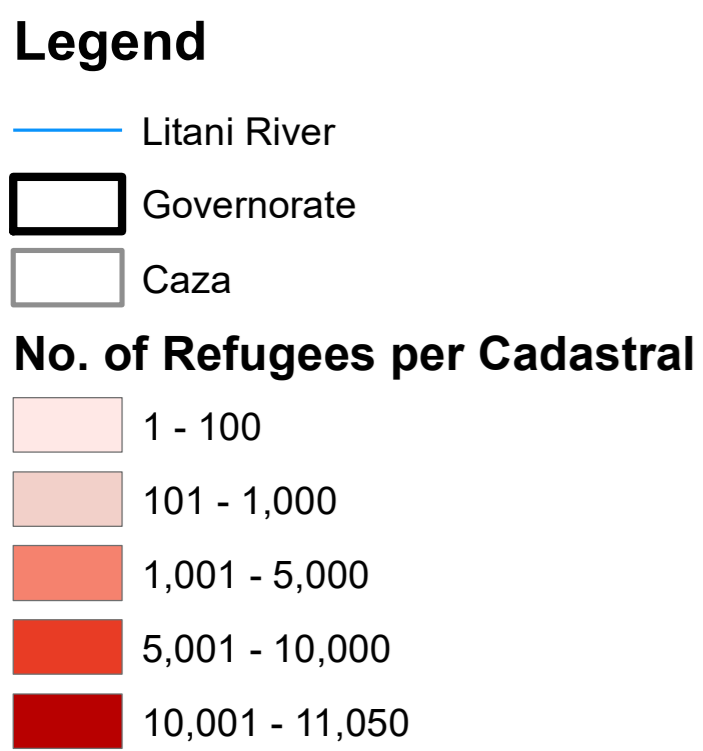

SYRIA REFUGEE RESPONSE

LEBANON South and El Nabatieh Governorates

Distribution of the Registered Syrian Refugees at Cadastral Level As of 31 December 2019

SOUTH AND EL NABATIEH
 Total No. of Household Registered 23,268
 Total No. of Individuals Registered 103,860

Data Sources:
 - Lebanese Border, Caza and Cadastral Boundaries: NPMLT 2005.
 - Geographic Projection WGS 1984

Registered Refugees Figures by UNHCR as of 31 December 2019.
 For more information contact Diana El Habr at elhabr@unhcr.org