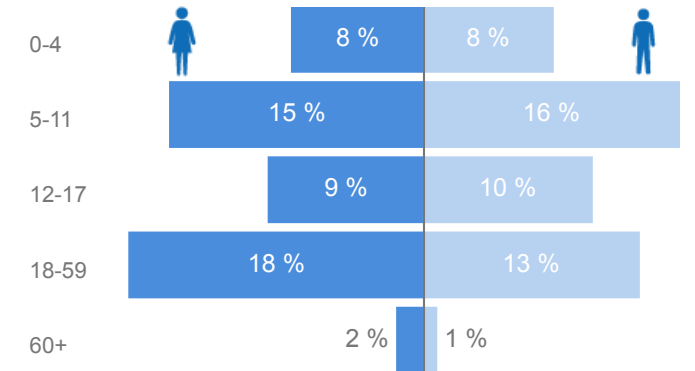

Uganda - Refugee Statistics January 2020 - Bidibidi

Total Population

231,395

Total Households

42,933

Women and Children

86 %

199,384

Elderly

2 %

5,504

Total Refugees

231,394

Total Asylum-Seekers

1

Female

53 %

121,618

Youth 15-24

22 %

50,044

Zones

Level3	HHs	Individuals
Zone 3	11,339	54,595
Zone 5	9,680	49,756
Zone 2	8,415	50,463
Zone 1	7,423	44,214
Zone 4	6,074	32,354

Age & Gender Breakdown

Country of Origin	Total
South Sudan	231,301
Sudan	93
Democratic Republic of the Congo	1

New Registration by Month

Occupation

* - Top 5 **24.8%** Have occupation

* Age is between 18 - 59 years for Occupation