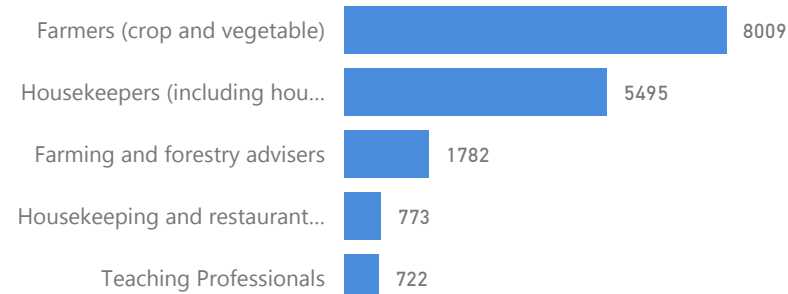

53 %

121,618

Youth 15-24

22 %

50,044

Zones

Level3	HHs	Individuals
Zone 3	11,339	54,595
Zone 5	9,680	49,756
Zone 2	8,415	50,463
Zone 1	7,423	44,214
Zone 4	6,074	32,354

Age & Gender Breakdown

Country of Origin	Total
South Sudan	231,301
Sudan	93
Democratic Republic of the Congo	1

New Registration by Month

Occupation

* - Top 5 **24.8%** Have occupation

* Age is between 18 - 59 years for Occupation