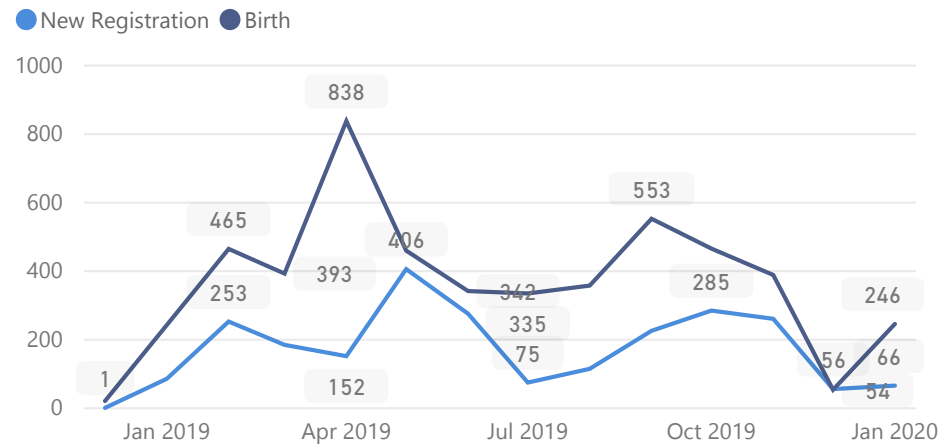

Uganda - Refugee Statistics January 2020 - Bidibidi

Total Population

231,395

Total Households

42,933

Women and Children

86 %

199,384

Elderly

2 %

5,504

Total Refugees

231,394

Total Asylum-Seekers

1

Female

53 %

121,618

Youth 15-24

22 %

50,044

Zones

Level3	HHs	Individuals
Zone 3	11,339	54,595
Zone 5	9,680	49,756
Zone 2	8,415	50,463
Zone 1	7,423	44,214
Zone 4	6,074	32,354

Age & Gender Breakdown

Country of Origin	Total
South Sudan	231,301
Sudan	93
Democratic Republic of the Congo	1

New Registration by Month

Occupation

* - Top 5 **24.8%** Have occupation

* Age is between 18 - 59 years for Occupation