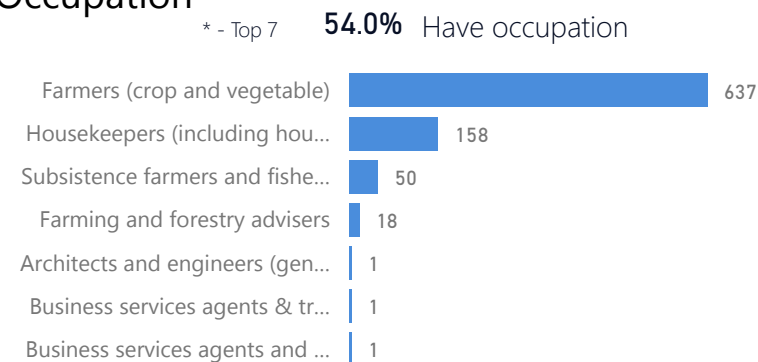

Elderly

3 %

151

Total Refugees

5,393

Total Asylum-Seekers

0

Female

53 %

2,866

Youth 15-24

26 %

1,378

Zones

Level3	HHS	Individuals
Zone B	448	2,712
Zone A	442	2,681

Age & Gender Breakdown

Country of Origin	Total
Democratic Republic of the Congo	5,393

New Registration by Month

Occupation

* Age is between 18 - 59 years for Occupation

Specific Needs - Top 7