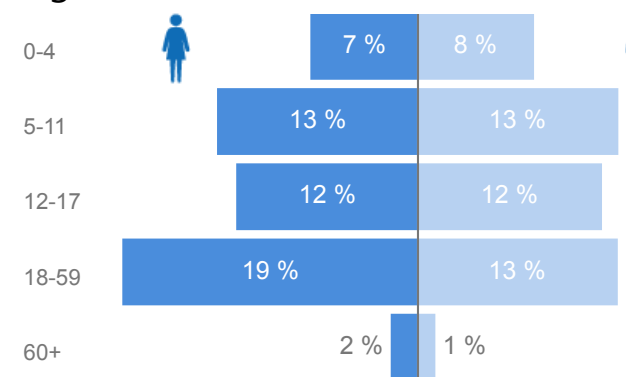

Elderly

3 %

151

Total Refugees

5,393

Total Asylum-Seekers

0

Female

53 %

2,866

Youth 15-24

26 %

1,378

Zones

Level3	HHS	Individuals
Zone B	448	2,712
Zone A	442	2,681

Age & Gender Breakdown

Country of Origin	Total
Democratic Republic of the Congo	5,393

New Registration by Month

Occupation

* Age is between 18 - 59 years for Occupation

Specific Needs - Top 7