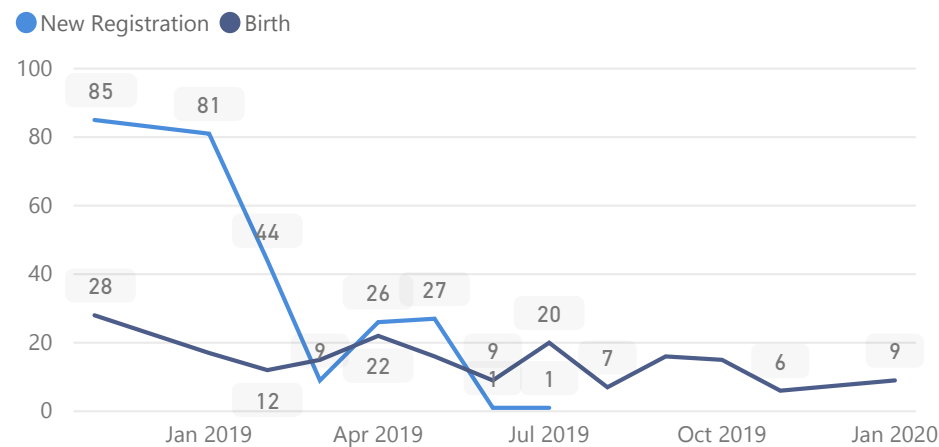

Elderly

3 %

151

Total Refugees

5,393

Total Asylum-Seekers

0

Female

53 %

2,866

Youth 15-24

26 %

1,378

Zones

Level3	HHS	Individuals
Zone B	448	2,712
Zone A	442	2,681

Age & Gender Breakdown

Country of Origin	Total
Democratic Republic of the Congo	5,393

New Registration by Month

Occupation

* Age is between 18 - 59 years for Occupation

Specific Needs - Top 7