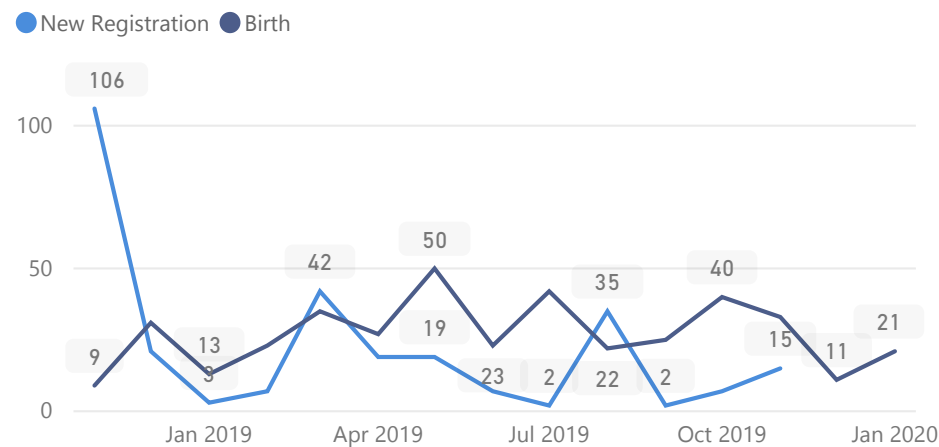

Uganda - Refugee Statistics January 2020 - Oruchinga

Total Population

7,872

Total Households

1,889

Women and Children

79 %

6,229

Elderly

3 %

236

Total Refugees

7,856

Total Asylum-Seekers

16

Female

51 %

4,013

Youth 15-24

21 %

1,639

Zones

Level3	HHS	Individuals
Kifunjo	594	2,397
Busheka	486	2,042
Michinga	479	2,045
Rurongo	200	862
Kazinga	119	510

Age & Gender Breakdown

Country of Origin

Country of Origin	Total
Democratic Republic of the Congo	4,283
Rwanda	1,883
Burundi	1,706

New Registration by Month

Occupation

* Age is between 18 - 59 years for Occupation

Specific Needs - Top 7