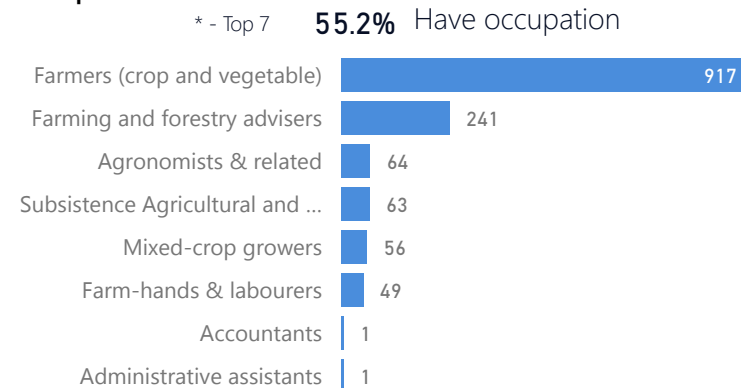

Elderly

3 %

236

Total Refugees

7,856

Total Asylum-Seekers

16

Female

51 %

4,013

Youth 15-24

21 %

1,639

Zones

Level3	HHS	Individuals
Kifunjo	594	2,397
Busheka	486	2,042
Michinga	479	2,045
Rurongo	200	862
Kazinga	119	510

Age & Gender Breakdown

Country of Origin

Country of Origin	Total
Democratic Republic of the Congo	4,283
Rwanda	1,883
Burundi	1,706

New Registration by Month

Occupation

* Age is between 18 - 59 years for Occupation

Specific Needs - Top 7