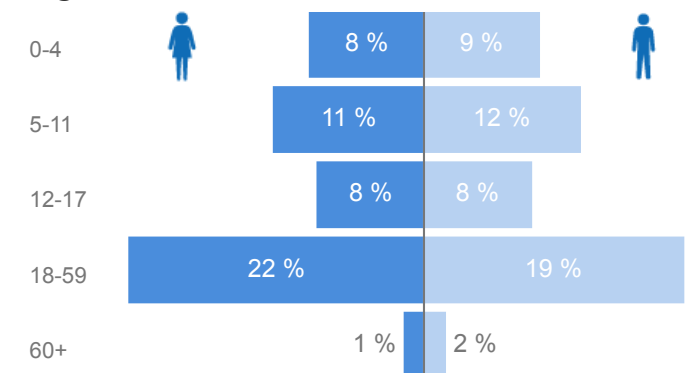

Elderly

3 %

236

Total Refugees

7,856

Total Asylum-Seekers

16

Female

51 %

4,013

Youth 15-24

21 %

1,639

Zones

Level3	HHS	Individuals
Kifunjo	594	2,397
Busheka	486	2,042
Michinga	479	2,045
Rurongo	200	862
Kazinga	119	510

Age & Gender Breakdown

Country of Origin

Country of Origin	Total
Democratic Republic of the Congo	4,283
Rwanda	1,883
Burundi	1,706

New Registration by Month

Occupation

* Age is between 18 - 59 years for Occupation

Specific Needs - Top 7