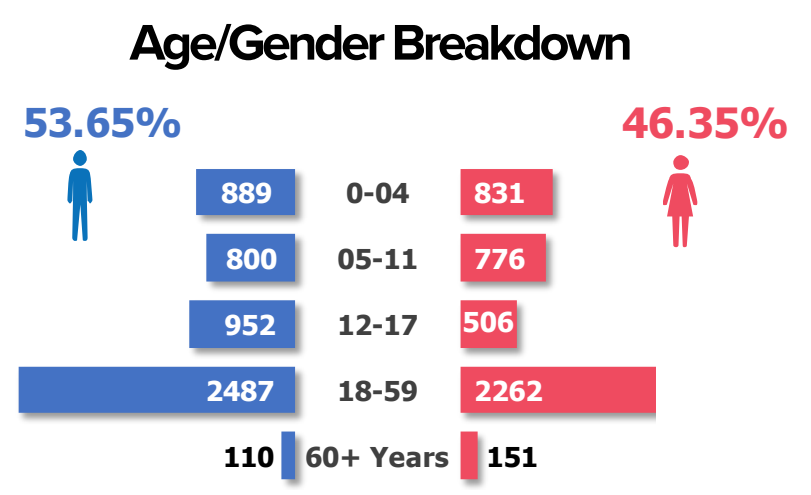

The boundaries and names shown and the designations used on this map do not imply official endorsement or acceptance by the United Nations.