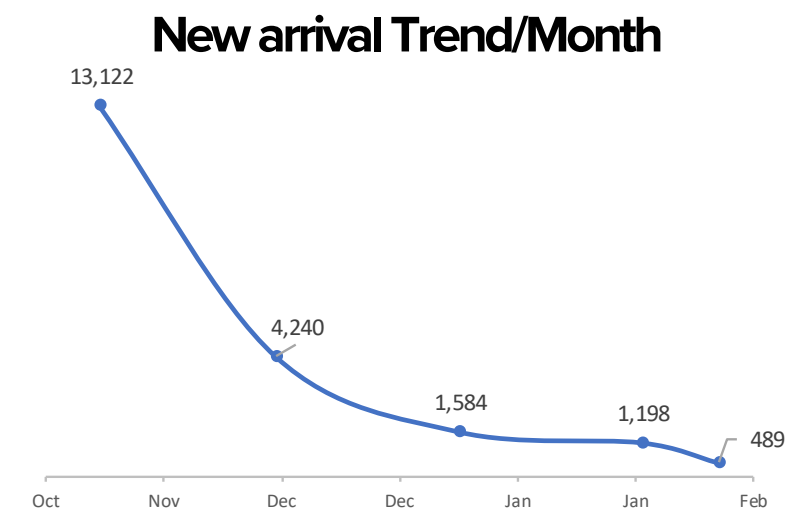

The boundaries and names shown and the designations used on this map do not imply official endorsement or acceptance by the United Nations.