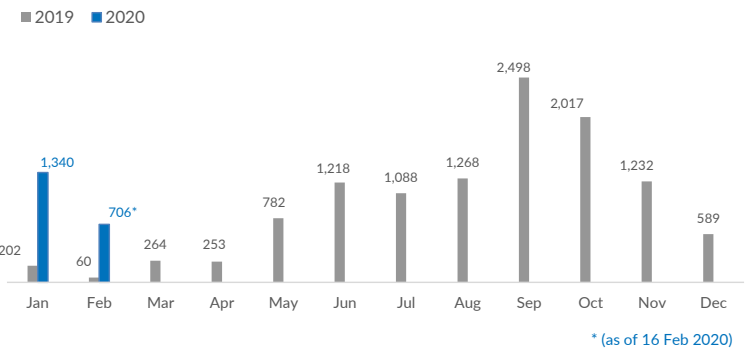

Sea arrivals by gender and age - Jan 2020