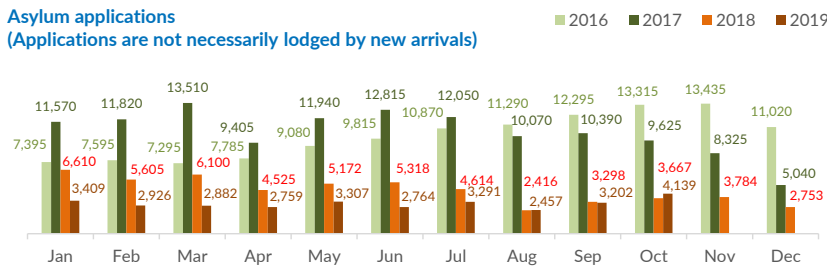

Italy weekly snapshot - 16 Feb 2020

(The charts below are based on figures from the Italian Ministry of Interior and UNHCR estimates. All figures are provisional and subject to change)

Total arrivals (1 Jan - 16 Feb 2020):	2,046
Total arrivals (1 Jan - 16 Feb 2019):	215
Total arrivals 1 Feb - 16 Feb 2020	706
Total arrivals 1 Feb - 16 Feb 2019	13
Average daily arrivals in February 2020 so far:	44
Average daily arrivals in January 2020:	43

Estimated # of arrivals during the last seven days	291
(Based on arrivals or registration figures collected by UNHCR staff)	
Mon, 10 Feb 2020	0
Tue, 11 Feb 2020	26
Wed, 12 Feb 2020	0
Thu, 13 Feb 2020	158
Fri, 14 Feb 2020	76
Sat, 15 Feb 2020	4
Sun, 16 Feb 2020	27

Arrivals per month

Sea arrivals of last weeks

Asylum applications
(Applications are not necessarily lodged by new arrivals)

Sea arrivals by gender and age - Jan 2020

Most common sea arrival nationalities in Italy
(comparison with previous month)