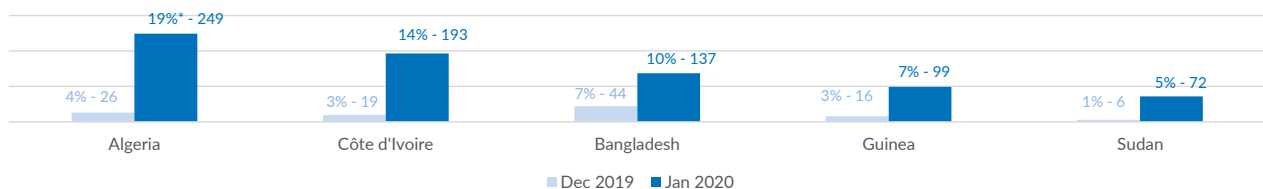

Estimated # of arrivals during the last seven days	291
(Based on arrivals or registration figures collected by UNHCR staff)	
Mon, 10 Feb 2020	0
Tue, 11 Feb 2020	26
Wed, 12 Feb 2020	0
Thu, 13 Feb 2020	158
Fri, 14 Feb 2020	76
Sat, 15 Feb 2020	4
Sun, 16 Feb 2020	27

Arrivals per month

Sea arrivals of last weeks

Asylum applications
(Applications are not necessarily lodged by new arrivals)

Sea arrivals by gender and age - Jan 2020

Most common sea arrival nationalities in Italy
(comparison with previous month)