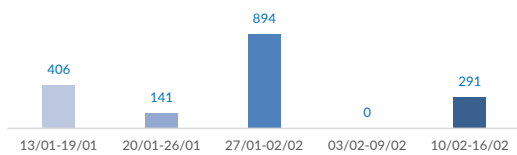

Sea arrivals of last weeks