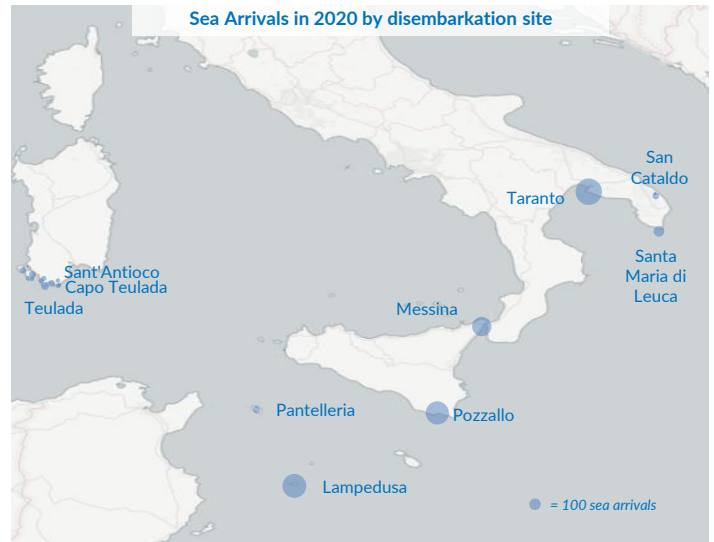

Italy weekly snapshot - 16 Feb 2020

(The charts below are based on figures from the Italian Ministry of Interior and UNHCR estimates. All figures are provisional and subject to change)

Total arrivals (1 Jan - 16 Feb 2020):	2,046
Total arrivals (1 Jan - 16 Feb 2019):	215
Total arrivals 1 Feb - 16 Feb 2020	706
Total arrivals 1 Feb - 16 Feb 2019	13
Average daily arrivals in February 2020 so far:	44
Average daily arrivals in January 2020:	43

Estimated # of arrivals during the last seven days	291
(Based on arrivals or registration figures collected by UNHCR staff)	
Mon, 10 Feb 2020	0
Tue, 11 Feb 2020	26
Wed, 12 Feb 2020	0
Thu, 13 Feb 2020	158
Fri, 14 Feb 2020	76
Sat, 15 Feb 2020	4
Sun, 16 Feb 2020	27

Estimated daily sea arrivals in 2020