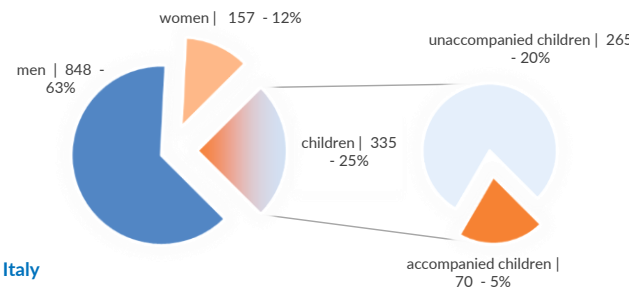

Italy weekly snapshot - 16 Feb 2020

(The charts below are based on figures from the Italian Ministry of Interior and UNHCR estimates. All figures are provisional and subject to change)

Total arrivals (1 Jan - 16 Feb 2020):	2,046
Total arrivals (1 Jan - 16 Feb 2019):	215
Total arrivals 1 Feb - 16 Feb 2020	706
Total arrivals 1 Feb - 16 Feb 2019	13
Average daily arrivals in February 2020 so far:	44
Average daily arrivals in January 2020:	43

Estimated # of arrivals during the last seven days	291
(Based on arrivals or registration figures collected by UNHCR staff)	
Mon, 10 Feb 2020	0
Tue, 11 Feb 2020	26
Wed, 12 Feb 2020	0
Thu, 13 Feb 2020	158
Fri, 14 Feb 2020	76
Sat, 15 Feb 2020	4
Sun, 16 Feb 2020	27

Arrivals per month

Sea arrivals of last weeks

Asylum applications
(Applications are not necessarily lodged by new arrivals)

Sea arrivals by gender and age - Jan 2020

Most common sea arrival nationalities in Italy
(comparison with previous month)