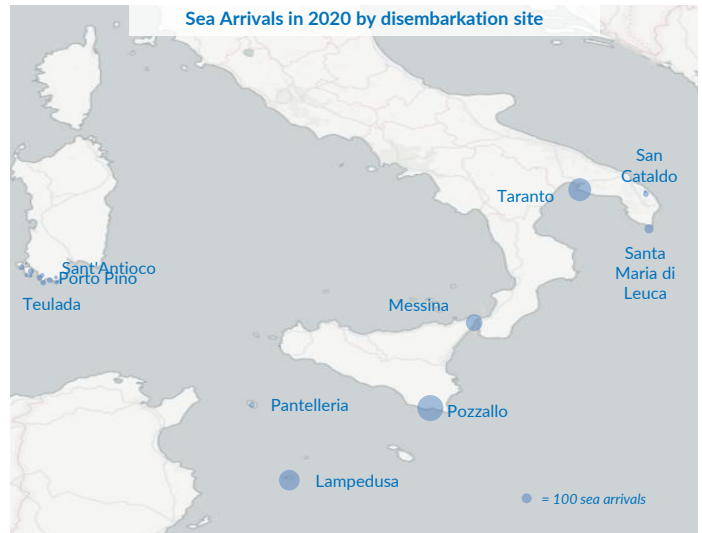

## Italy weekly snapshot - 23 Feb 2020

(The charts below are based on figures from the Italian Ministry of Interior and UNHCR estimates. All figures are provisional and subject to change)

<b>Total arrivals (1 Jan - 23 Feb 2020):</b>	<b>2,345</b>
Total arrivals (1 Jan - 23 Feb 2019):	262
<b>Total arrivals 1 Feb - 23 Feb 2020</b>	<b>1,005</b>
Total arrivals 1 Feb - 23 Feb 2019	60
<b>Average daily arrivals in February 2020 so far:</b>	<b>44</b>
Average daily arrivals in January 2020:	43

<b>Estimated # of arrivals during the last seven days</b>	<b>316</b>
(Based on arrivals or registration figures collected by UNHCR staff)	
Mon, 17 Feb 2020	30
Tue, 18 Feb 2020	10
Wed, 19 Feb 2020	0
Thu, 20 Feb 2020	0
Fri, 21 Feb 2020	0
Sat, 22 Feb 2020	0
Sun, 23 Feb 2020	276