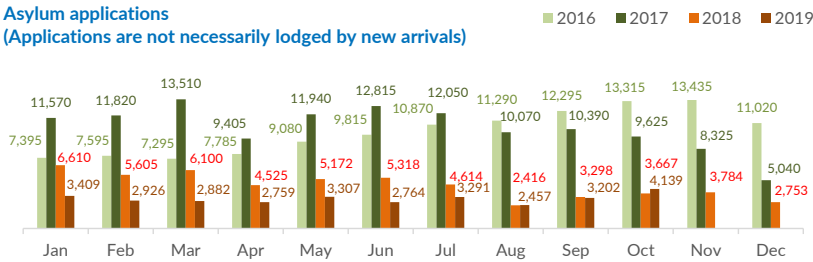

## Italy weekly snapshot - 23 Feb 2020

(The charts below are based on figures from the Italian Ministry of Interior and UNHCR estimates. All figures are provisional and subject to change)

<b>Total arrivals (1 Jan - 23 Feb 2020):</b>	<b>2,345</b>
Total arrivals (1 Jan - 23 Feb 2019):	262
<b>Total arrivals 1 Feb - 23 Feb 2020</b>	<b>1,005</b>
Total arrivals 1 Feb - 23 Feb 2019	60
<b>Average daily arrivals in February 2020 so far:</b>	<b>44</b>
Average daily arrivals in January 2020:	43

<b>Estimated # of arrivals during the last seven days</b>	<b>316</b>
(Based on arrivals or registration figures collected by UNHCR staff)	
Mon, 17 Feb 2020	30
Tue, 18 Feb 2020	10
Wed, 19 Feb 2020	0
Thu, 20 Feb 2020	0
Fri, 21 Feb 2020	0
Sat, 22 Feb 2020	0
Sun, 23 Feb 2020	276

Arrivals per month

\* (as of 23 Feb 2020)

Sea arrivals of last weeks

Asylum applications

(Applications are not necessarily lodged by new arrivals)

Sea arrivals by gender and age - Jan 2020

Most common sea arrival nationalities in Italy (comparison with previous month)

\* % of the monthly total

Estimated daily sea arrivals in 2020