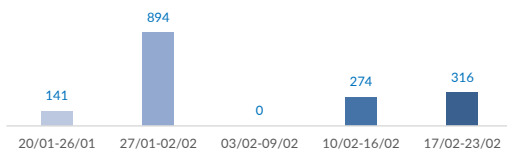

## Italy weekly snapshot - 23 Feb 2020

(The charts below are based on figures from the Italian Ministry of Interior and UNHCR estimates. All figures are provisional and subject to change)

<b>Total arrivals (1 Jan - 23 Feb 2020):</b>	<b>2,345</b>
Total arrivals (1 Jan - 23 Feb 2019):	262
<b>Total arrivals 1 Feb - 23 Feb 2020</b>	<b>1,005</b>
Total arrivals 1 Feb - 23 Feb 2019	60
<b>Average daily arrivals in February 2020 so far:</b>	<b>44</b>
Average daily arrivals in January 2020:	43

<b>Estimated # of arrivals during the last seven days</b>	<b>316</b>
(Based on arrivals or registration figures collected by UNHCR staff)	
Mon, 17 Feb 2020	30
Tue, 18 Feb 2020	10
Wed, 19 Feb 2020	0
Thu, 20 Feb 2020	0
Fri, 21 Feb 2020	0
Sat, 22 Feb 2020	0
Sun, 23 Feb 2020	276

Arrivals per month

\* (as of 23 Feb 2020)

Sea arrivals of last weeks

Asylum applications

(Applications are not necessarily lodged by new arrivals)

Sea arrivals by gender and age - Jan 2020

Most common sea arrival nationalities in Italy (comparison with previous month)