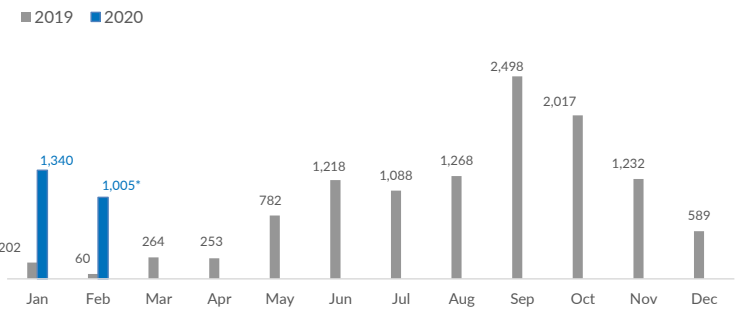

Arrivals per month