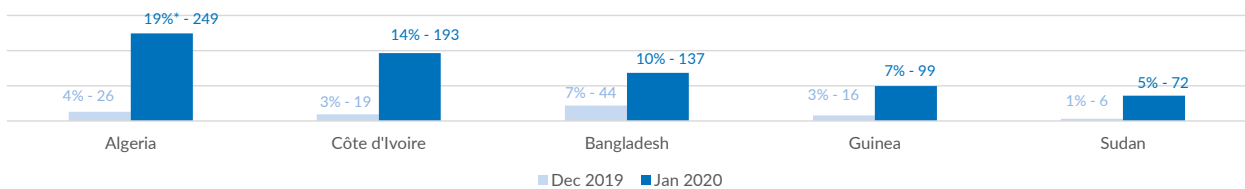

<b>Estimated # of arrivals during the last seven days</b>	<b>316</b>
(Based on arrivals or registration figures collected by UNHCR staff)	
Mon, 17 Feb 2020	30
Tue, 18 Feb 2020	10
Wed, 19 Feb 2020	0
Thu, 20 Feb 2020	0
Fri, 21 Feb 2020	0
Sat, 22 Feb 2020	0
Sun, 23 Feb 2020	276

Arrivals per month

\* (as of 23 Feb 2020)

Sea arrivals of last weeks

Asylum applications

(Applications are not necessarily lodged by new arrivals)

Sea arrivals by gender and age - Jan 2020

Most common sea arrival nationalities in Italy (comparison with previous month)

\* % of the monthly total

Estimated daily sea arrivals in 2020