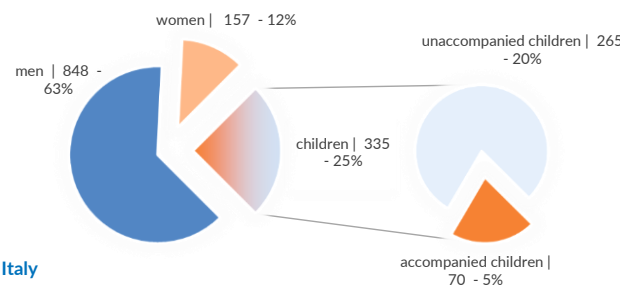

<b>Estimated # of arrivals during the last seven days</b>	<b>316</b>
(Based on arrivals or registration figures collected by UNHCR staff)	
Mon, 17 Feb 2020	30
Tue, 18 Feb 2020	10
Wed, 19 Feb 2020	0
Thu, 20 Feb 2020	0
Fri, 21 Feb 2020	0
Sat, 22 Feb 2020	0
Sun, 23 Feb 2020	276

Arrivals per month

\* (as of 23 Feb 2020)

Sea arrivals of last weeks

Asylum applications

(Applications are not necessarily lodged by new arrivals)

Sea arrivals by gender and age - Jan 2020

Most common sea arrival nationalities in Italy (comparison with previous month)