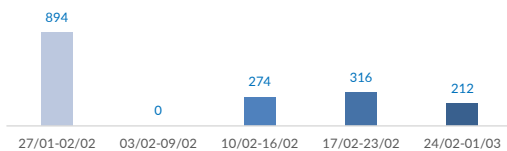

Italy weekly snapshot - 01 Mar 2020

(The charts below are based on figures from the Italian Ministry of Interior and UNHCR estimates. All figures are provisional and subject to change)

Total arrivals (1 Jan - 01 Mar 2020):	2,557
Total arrivals (1 Jan - 01 Mar 2019):	262
Total arrivals 1 Mar - 01 Mar 2020	0
Total arrivals 1 Mar - 01 Mar 2019	0
Average daily arrivals in March 2020 so far:	0
Average daily arrivals in February 2020:	42

Estimated # of arrivals during the last seven days **212**

(Based on arrivals or registration figures collected by UNHCR staff)

Mon, 24 Feb 2020	0
Tue, 25 Feb 2020	18
Wed, 26 Feb 2020	0
Thu, 27 Feb 2020	194
Fri, 28 Feb 2020	0
Sat, 29 Feb 2020	0
Sun, 01 Mar 2020	0

Arrivals per month

* (as of 01 Mar 2020)

Sea arrivals of last weeks

Asylum applications

(Applications are not necessarily lodged by new arrivals)

Sea arrivals by gender and age - Jan 2020

Most common sea arrival nationalities in Italy (comparison with previous month)