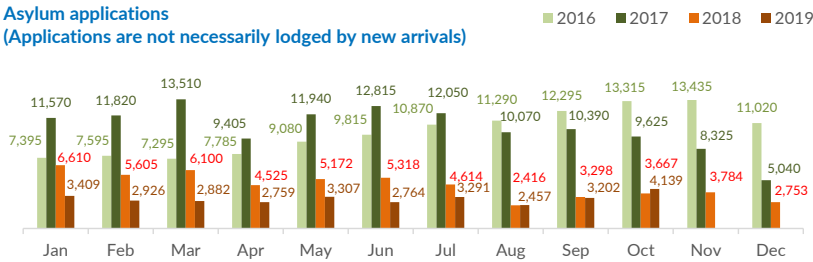

Italy weekly snapshot - 01 Mar 2020

(The charts below are based on figures from the Italian Ministry of Interior and UNHCR estimates. All figures are provisional and subject to change)

Total arrivals (1 Jan - 01 Mar 2020):	2,557
Total arrivals (1 Jan - 01 Mar 2019):	262
Total arrivals 1 Mar - 01 Mar 2020	0
Total arrivals 1 Mar - 01 Mar 2019	0
Average daily arrivals in March 2020 so far:	0
Average daily arrivals in February 2020:	42

Estimated # of arrivals during the last seven days **212**

(Based on arrivals or registration figures collected by UNHCR staff)

Mon, 24 Feb 2020	0
Tue, 25 Feb 2020	18
Wed, 26 Feb 2020	0
Thu, 27 Feb 2020	194
Fri, 28 Feb 2020	0
Sat, 29 Feb 2020	0
Sun, 01 Mar 2020	0

Arrivals per month

* (as of 01 Mar 2020)

Sea arrivals of last weeks

Asylum applications

(Applications are not necessarily lodged by new arrivals)

Sea arrivals by gender and age - Jan 2020

Most common sea arrival nationalities in Italy (comparison with previous month)

* % of the monthly total

Estimated daily sea arrivals in 2020