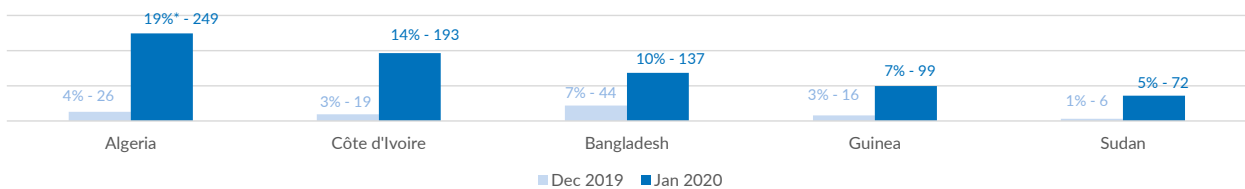

Estimated # of arrivals during the last seven days **212**

(Based on arrivals or registration figures collected by UNHCR staff)

Mon, 24 Feb 2020	0
Tue, 25 Feb 2020	18
Wed, 26 Feb 2020	0
Thu, 27 Feb 2020	194
Fri, 28 Feb 2020	0
Sat, 29 Feb 2020	0
Sun, 01 Mar 2020	0

Arrivals per month

* (as of 01 Mar 2020)

Sea arrivals of last weeks

Asylum applications

(Applications are not necessarily lodged by new arrivals)

Sea arrivals by gender and age - Jan 2020

Most common sea arrival nationalities in Italy (comparison with previous month)

* % of the monthly total

Estimated daily sea arrivals in 2020