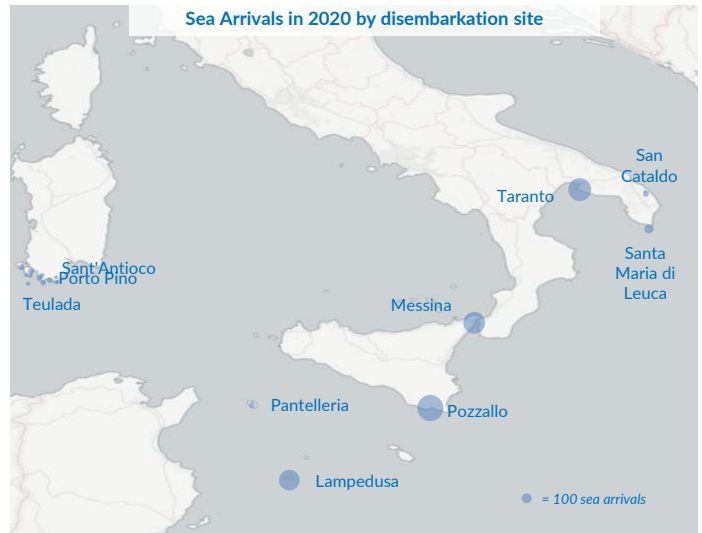

Italy weekly snapshot - 01 Mar 2020

(The charts below are based on figures from the Italian Ministry of Interior and UNHCR estimates. All figures are provisional and subject to change)

Total arrivals (1 Jan - 01 Mar 2020):	2,557
Total arrivals (1 Jan - 01 Mar 2019):	262
Total arrivals 1 Mar - 01 Mar 2020	0
Total arrivals 1 Mar - 01 Mar 2019	0
Average daily arrivals in March 2020 so far:	0
Average daily arrivals in February 2020:	42

Dead and missing in 2020 - Central Med (as of 01 Mar)	3
Dead and missing in 2020 - Mediterranean Sea (as of 01 Mar)	99
Dead and missing in 2019 - Central Med (as of 01 Mar)	153
Dead and missing in 2019 - Mediterranean Sea (as of 01 Mar)	242
Dead and missing in 2019 - Central Med	1,247
Dead and missing in 2019 - Mediterranean Sea	1,885

Estimated # of arrivals during the last seven days **212**

(Based on arrivals or registration figures collected by UNHCR staff)

Mon, 24 Feb 2020	0
Tue, 25 Feb 2020	18
Wed, 26 Feb 2020	0
Thu, 27 Feb 2020	194
Fri, 28 Feb 2020	0
Sat, 29 Feb 2020	0
Sun, 01 Mar 2020	0