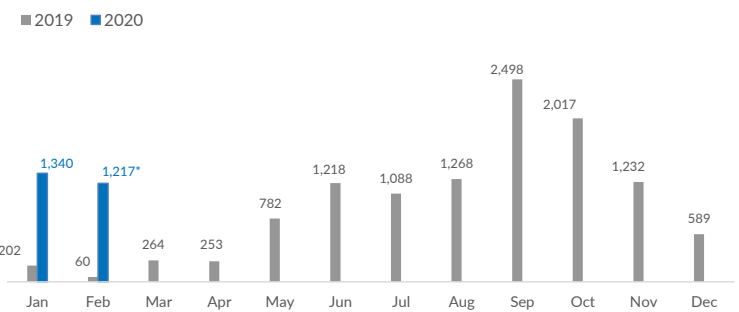

Arrivals per month