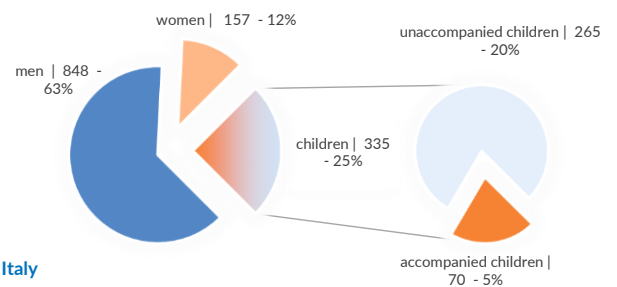

Estimated # of arrivals during the last seven days **212**

(Based on arrivals or registration figures collected by UNHCR staff)

Mon, 24 Feb 2020	0
Tue, 25 Feb 2020	18
Wed, 26 Feb 2020	0
Thu, 27 Feb 2020	194
Fri, 28 Feb 2020	0
Sat, 29 Feb 2020	0
Sun, 01 Mar 2020	0

Arrivals per month

* (as of 01 Mar 2020)

Sea arrivals of last weeks

Asylum applications

(Applications are not necessarily lodged by new arrivals)

Sea arrivals by gender and age - Jan 2020

Most common sea arrival nationalities in Italy (comparison with previous month)