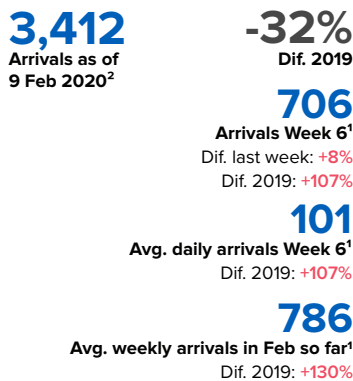

SPAIN Weekly snapshot - Week 6 (3 - 9 Feb 2020)

The charts below are based on figures from the Ministry of Interior and UNHCR estimates. All figures are provisional and subject to change

Refugees & migrants: sea and land arrivals in week 6¹

Total Sea and Land

Sea

Land (Ceuta & Melilla)

Sea and land arrivals during the last five weeks¹

Arrivals per month²

Most common nationalities, Jan - Dec 2019²

Demographic breakdown, Jan - Dec 2019²