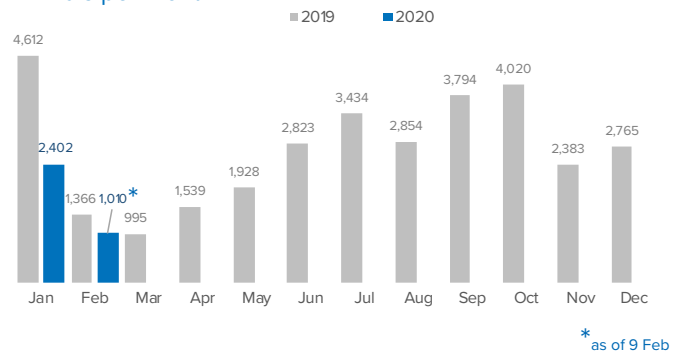

SPAIN Weekly snapshot - Week 6 (3 - 9 Feb 2020)

The charts below are based on figures from the Ministry of Interior and UNHCR estimates. All figures are provisional and subject to change

Refugees & migrants: sea and land arrivals in week 6¹

Total Sea and Land

Sea

Land (Ceuta & Melilla)

Sea and land arrivals during the last five weeks¹

Arrivals per month²

Most common nationalities, Jan - Dec 2019²

Demographic breakdown, Jan - Dec 2019²