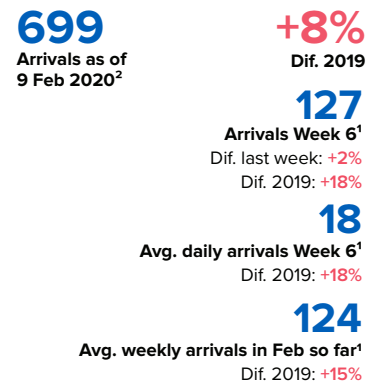

SPAIN Weekly snapshot - Week 6 (3 - 9 Feb 2020)

The charts below are based on figures from the Ministry of Interior and UNHCR estimates. All figures are provisional and subject to change

Refugees & migrants: sea and land arrivals in week 6¹

Total Sea and Land

Sea

Land (Ceuta & Melilla)

Sea and land arrivals during the last five weeks¹

Arrivals per month²

Most common nationalities, Jan - Dec 2019²

Demographic breakdown, Jan - Dec 2019²