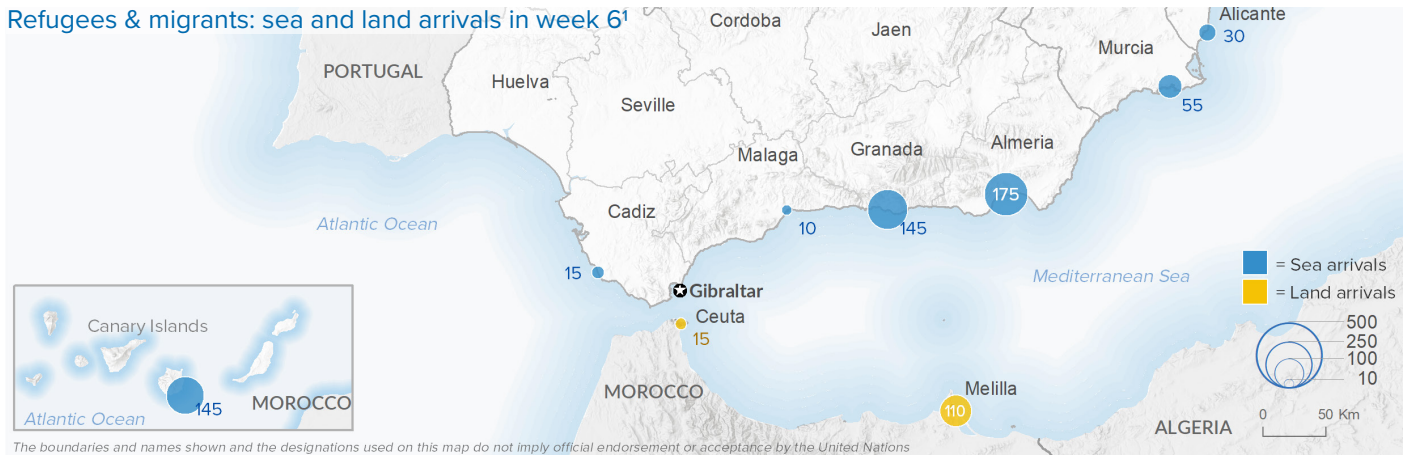

SPAIN Weekly snapshot - Week 6 (3 - 9 Feb 2020)

The charts below are based on figures from the Ministry of Interior and UNHCR estimates. All figures are provisional and subject to change

Refugees & migrants: sea and land arrivals in week 6¹

Total Sea and Land

Sea

Land (Ceuta & Melilla)

Sea and land arrivals during the last five weeks¹

Arrivals per month²

Most common nationalities, Jan - Dec 2019²

Demographic breakdown, Jan - Dec 2019²