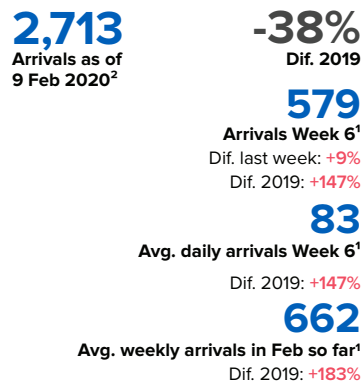

SPAIN Weekly snapshot - Week 6 (3 - 9 Feb 2020)

The charts below are based on figures from the Ministry of Interior and UNHCR estimates. All figures are provisional and subject to change

Refugees & migrants: sea and land arrivals in week 6¹

Total Sea and Land

Sea

Land (Ceuta & Melilla)

Sea and land arrivals during the last five weeks¹

Arrivals per month²

Most common nationalities, Jan - Dec 2019²

Demographic breakdown, Jan - Dec 2019²