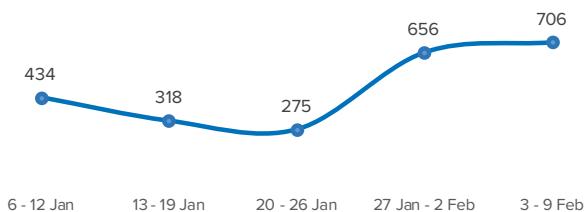

SPAIN Weekly snapshot - Week 6 (3 - 9 Feb 2020)

The charts below are based on figures from the Ministry of Interior and UNHCR estimates. All figures are provisional and subject to change

Refugees & migrants: sea and land arrivals in week 6¹

Total Sea and Land

Sea

Land (Ceuta & Melilla)

Sea and land arrivals during the last five weeks¹

Arrivals per month²

Most common nationalities, Jan - Dec 2019²

Demographic breakdown, Jan - Dec 2019²