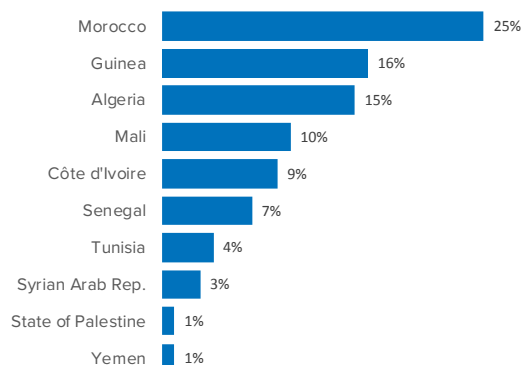

SPAIN Weekly snapshot - Week 6 (3 - 9 Feb 2020)

The charts below are based on figures from the Ministry of Interior and UNHCR estimates. All figures are provisional and subject to change

Refugees & migrants: sea and land arrivals in week 6¹

Total Sea and Land

Sea

Land (Ceuta & Melilla)

Sea and land arrivals during the last five weeks¹

Arrivals per month²

Most common nationalities, Jan - Dec 2019²

Demographic breakdown, Jan - Dec 2019²