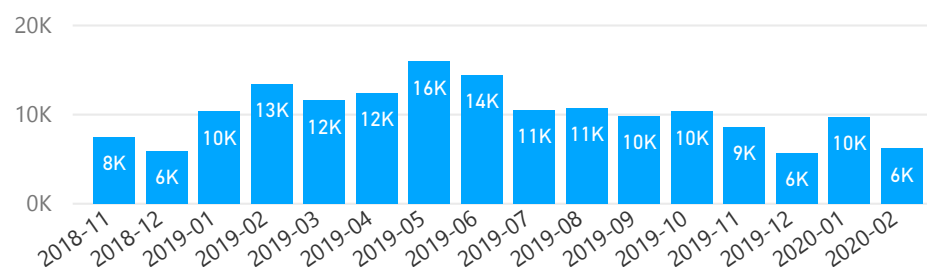

Uganda - Refugee Statistics February 2020

Total Population

1,411,098

Total Households
368,371

Living in Settlements

94 %
1,327,633

Women and Children

82 %
1,151,296

Elderly

3 %
38,779

Total Refugees

1,380,834

Total Asylum-Seekers
30,264

Living in Urban areas

6 %
79,958

Female

52 %
728,565

Youth

23 %
319,236

Age & Gender Breakdown

Registered New Arrivals by Arrival Month

Population by Location

* Kampala includes other Urban areas

Top 3 by Country of Origin