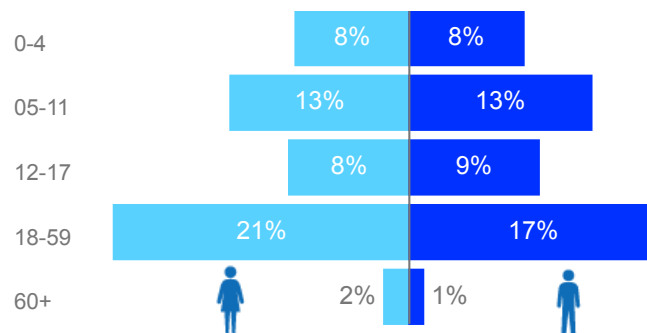

Uganda - Refugee Statistics February 2020

Total Population

1,411,098

Total Households
368,371

Living in Settlements

94 %
1,327,633

Women and Children

82 %
1,151,296

Elderly

3 %
38,779

Total Refugees

1,380,834

Total Asylum-Seekers
30,264

Living in Urban areas

6 %
79,958

Female

52 %
728,565

Youth

23 %
319,236

Age & Gender Breakdown

Registered New Arrivals by Arrival Month

Population by Location

* Kampala includes other Urban areas

Top 3 by Country of Origin