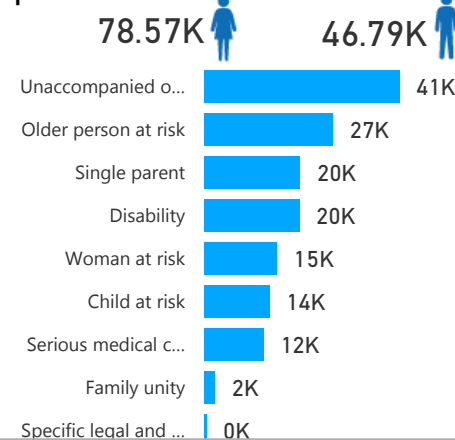

Uganda - Refugee Statistics February 2020

Total Population

1,411,098

Total Households
368,371

Living in Settlements

94 %
1,327,633

Women and Children

82 %
1,151,296

Elderly

3 %
38,779

Total Refugees

1,380,834

Total Asylum-Seekers
30,264

Living in Urban areas

6 %
79,958

Female

52 %
728,565

Youth

23 %
319,236

Age & Gender Breakdown

Registered New Arrivals by Arrival Month

Population by Location

* Kampala includes other Urban areas

Top 3 by Country of Origin

South Sudanese by Ethnicity

Congolese by Ethnicity

Specific Needs

Entitled to Assistance (in Settlements)