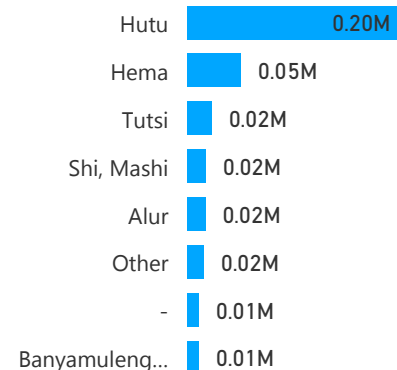

Congolese by Ethnicity