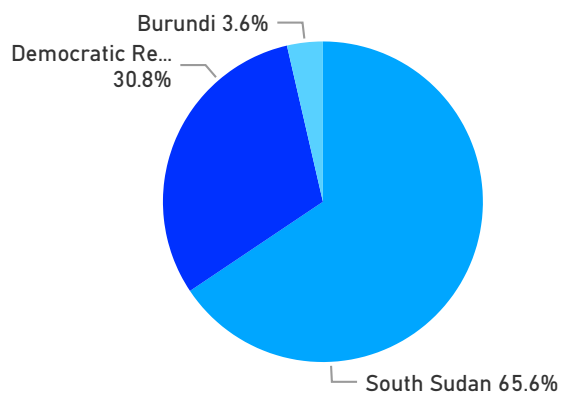

Elderly

3 %
38,779

Total Refugees

1,380,834

Total Asylum-Seekers
30,264

Living in Urban areas

6 %
79,958

Female

52 %
728,565

Youth

23 %
319,236

Age & Gender Breakdown

Registered New Arrivals by Arrival Month

Population by Location

* Kampala includes other Urban areas

Top 3 by Country of Origin

South Sudanese by Ethnicity

Congolese by Ethnicity

Specific Needs

Entitled to Assistance (in Settlements)