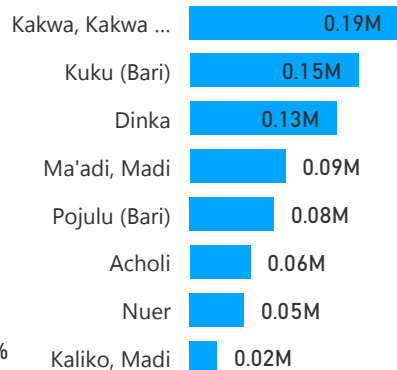

South Sudanese by Ethnicity