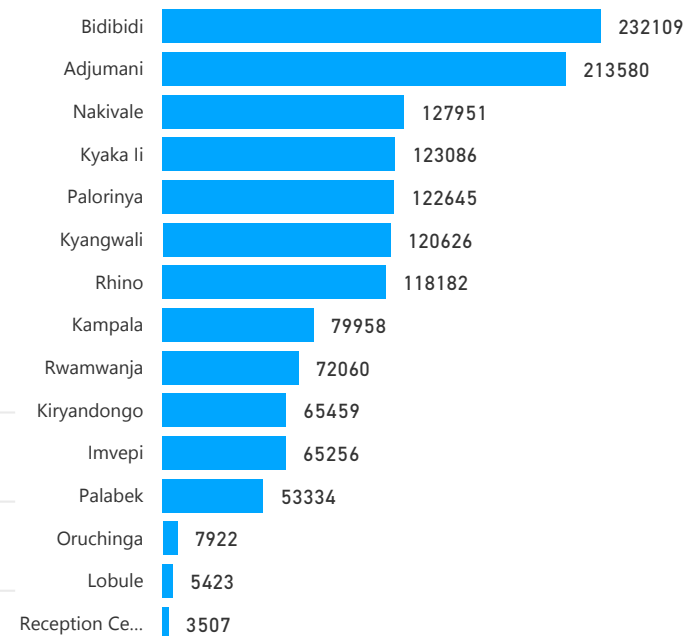

Uganda - Refugee Statistics February 2020

Total Population

1,411,098

Total Households
368,371

Living in Settlements

94 %
1,327,633

Women and Children

82 %
1,151,296

Elderly

3 %
38,779

Total Refugees

1,380,834

Total Asylum-Seekers
30,264

Living in Urban areas

6 %
79,958

Female

52 %
728,565

Youth

23 %
319,236

Age & Gender Breakdown

Registered New Arrivals by Arrival Month

Population by Location

* Kampala includes other Urban areas

Top 3 by Country of Origin

South Sudanese by Ethnicity

Congolese by Ethnicity

Specific Needs

Entitled to Assistance (in Settlements)