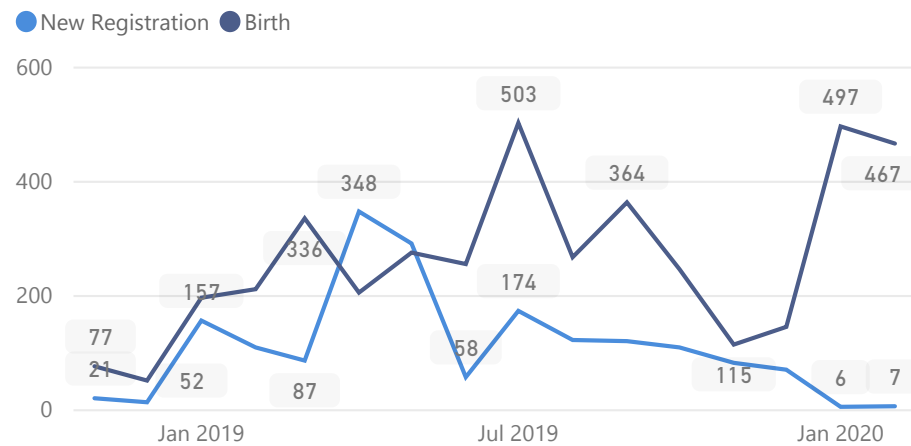

New Registration by Month