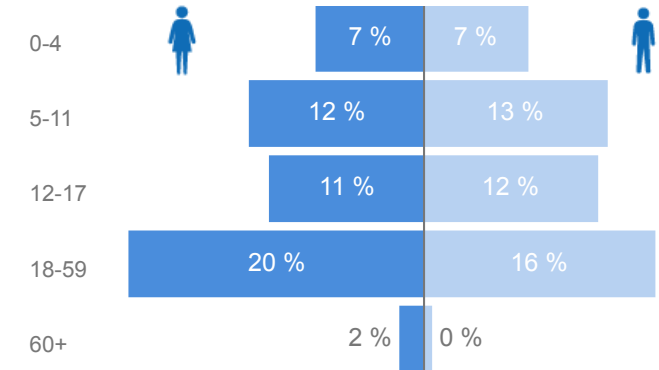

Uganda - Refugee Statistics February 2020 - Kiryandongo

Total Population

65,459

Total Households

10,291

Women and Children

84 %

54,745

Elderly

2 %

1,386

Total Refugees

65,427

Total Asylum-Seekers

32

Female

52 %

34,024

Youth 15-24

29 %

19,031

Zones

Level3	HHS	Individuals
Ranch 1	5,373	33,926
Ranch 37	4,832	31,409

Age & Gender Breakdown