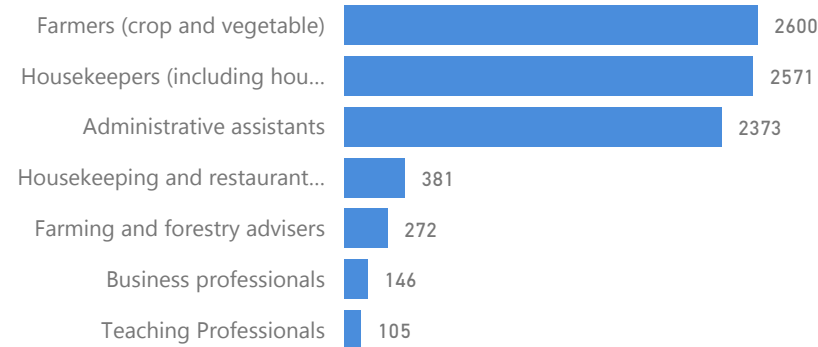

## Age & Gender Breakdown

Country of Origin - Top 6	Total
South Sudan	64,806
Democratic Republic of the Congo	213
Sudan	210
Kenya	150
Burundi	36
Rwanda	27

## Occupation \* - Top 7

28.7% Have occupation

\* Age is between 18 - 59 years for Occupation