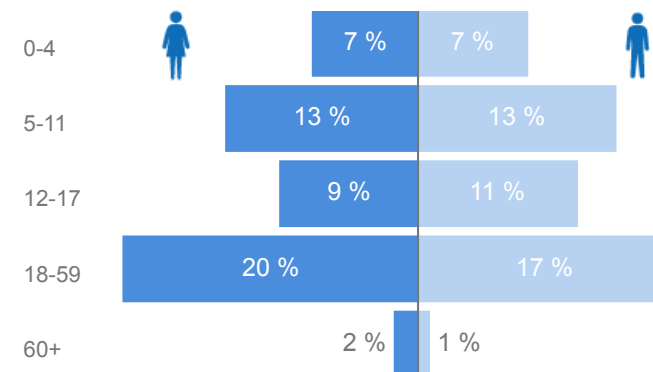

### Female

51 %

60,002

### Youth 15-24

26 %

30,646

## Age & Gender Breakdown

## Occupation

\* Age is between 18 - 59 years for Occupation