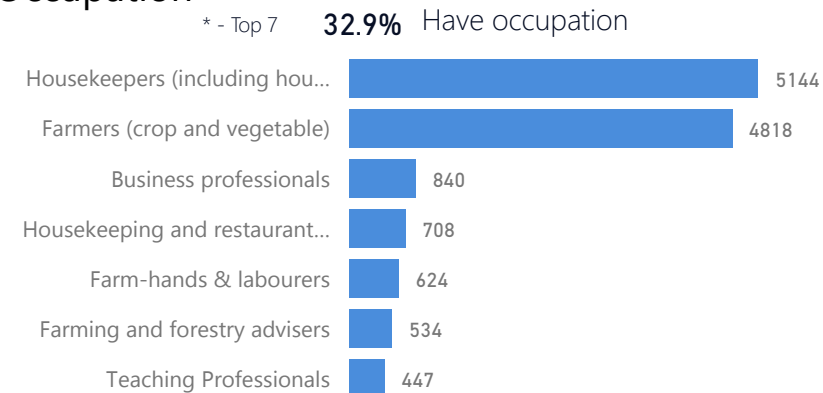

## Zones

Level3	HHs	Individuals
Zone Vii	11,742	38,035
Zone Vi	6,802	27,157
Zone Ii	3,110	12,708
Zone Iv	2,656	9,848
Zone I	2,542	13,114
Zone V	2,241	12,641
Zone Iii	1,065	4,679

## Age & Gender Breakdown

## Occupation

\* Age is between 18 - 59 years for Occupation