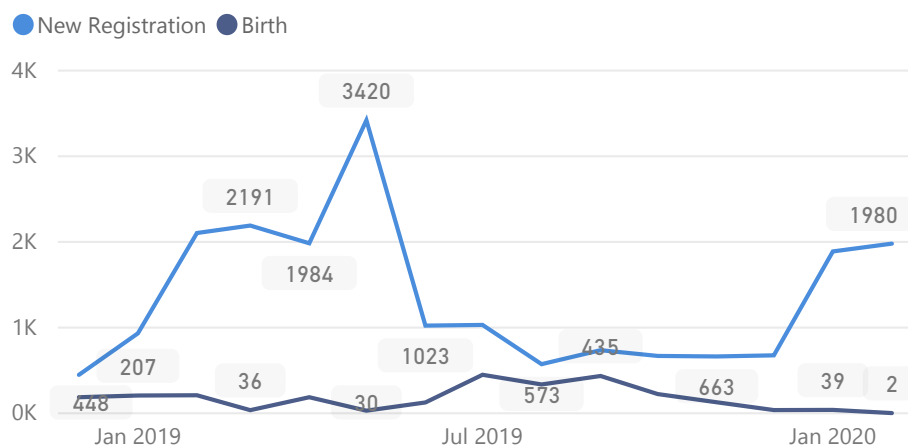

New Registration by Month