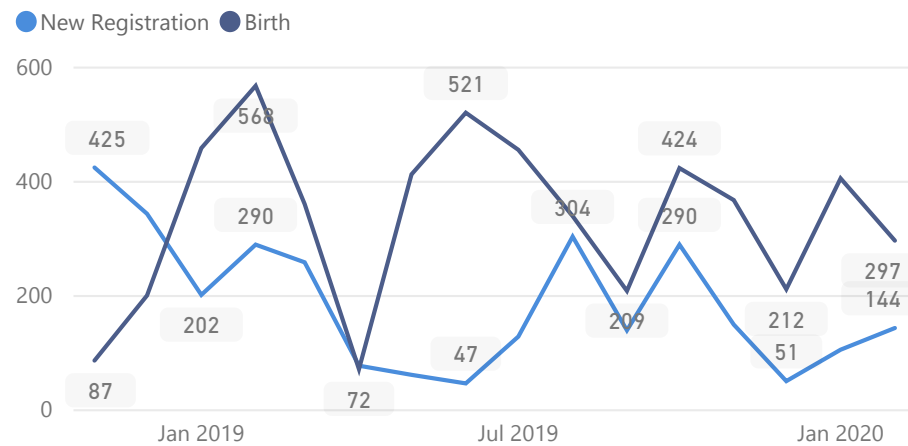

Uganda - Refugee Statistics February 2020 - Rwamwanja

Total Population

72,060

Total Households

18,332

Women and Children

82 %

59,153

Elderly

2 %

1,689

Total Refugees

71,596

Total Asylum-Seekers

464

Female

52 %

37,200

Youth 15-24

16 %

11,244

Zones

Level3	HHs	Individuals
Kyempango	4,978	19,602
Mahani	2,683	9,726
Kaihora	2,435	10,462
Nkoma	1,950	7,884
Ntenungi	1,802	7,665
Base Camp	1,735	6,520
Mahiga	1,145	4,069
Kikuura	649	2,472
Wajjagahe	516	2,050
Buguta	374	1,400

Age & Gender Breakdown

Country of Origin - Top 5	Total
Democratic Republic of the Congo	71,729
Rwanda	145
South Sudan	119
Burundi	45
Somalia	8

New Registration by Month

Occupation

* - Top 7 **63.3%** Have occupation