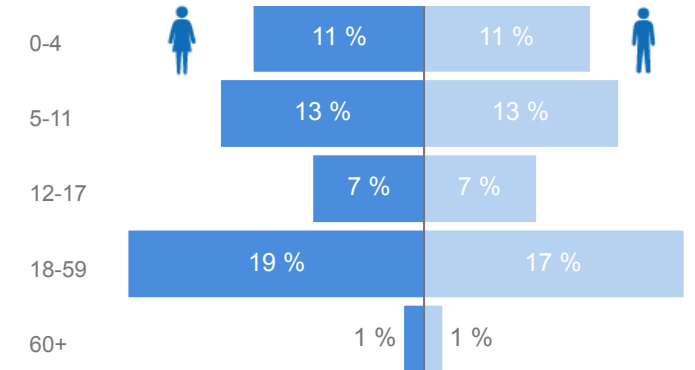

Elderly

2 %

1,689

Total Refugees

71,596

Total Asylum-Seekers

464

Female

52 %

37,200

Youth 15-24

16 %

11,244

Zones

Level3	HHs	Individuals
Kyempango	4,978	19,602
Mahani	2,683	9,726
Kaihora	2,435	10,462
Nkoma	1,950	7,884
Ntenungi	1,802	7,665
Base Camp	1,735	6,520
Mahiga	1,145	4,069
Kikuura	649	2,472
Wajjagahe	516	2,050
Buguta	374	1,400

Age & Gender Breakdown

Country of Origin - Top 5	Total
Democratic Republic of the Congo	71,729
Rwanda	145
South Sudan	119
Burundi	45
Somalia	8

New Registration by Month

Occupation

* - Top 7 **63.3%** Have occupation

* Age is between 18 - 59 years for Occupation

Specific Needs - Top 7