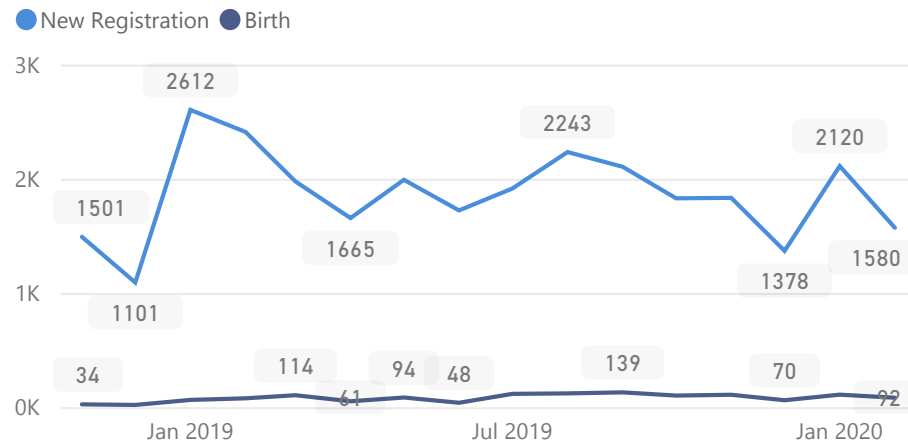

New Registration by Month