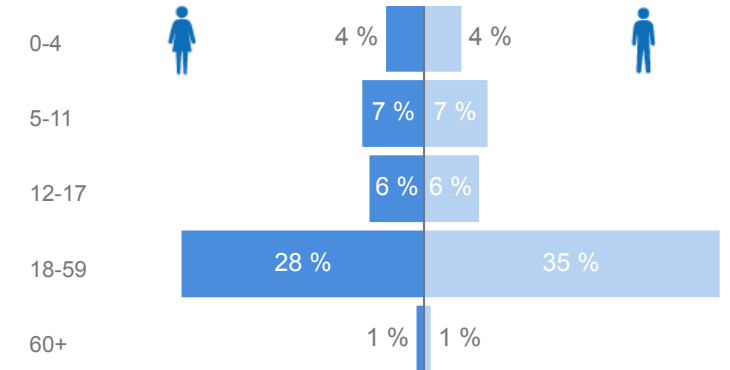

Elderly

1 %

1,126

Total Refugees

60,291

Total Asylum-Seekers

19,667

Female

47 %

37,454

Youth 15-24

27 %

21,957

Zones

| Level3 | HHs | Individuals |
|---------------------|--------|-------------|
| Makindye Division | 12,676 | 28,245 |
| Kampala Central | 18,097 | 26,750 |
| Rubaga Division | 8,950 | 18,648 |
| Nakawa | 777 | 1,846 |
| Kawempe Division | 372 | 1,076 |
| Kawempe Div | 498 | 897 |
| Makerere University | 198 | 277 |
| Sweswe | 85 | 250 |
| Nansana | 90 | 222 |
| Division A | 86 | 187 |
| Ssabagabo-Makindye | 52 | 169 |

Age & Gender Breakdown

| Country of Origin - Top 5 | Total |
|----------------------------------|--------|
| Somalia | 26,589 |
| Democratic Republic of the Congo | 25,150 |
| Eritrea | 13,381 |
| Burundi | 4,542 |
| South Sudan | 4,315 |

New Registration by Month

Occupation * - Top 7

15.7% Have occupation

* Age is between 18 - 59 years for Occupation

Specific Needs - Top 7