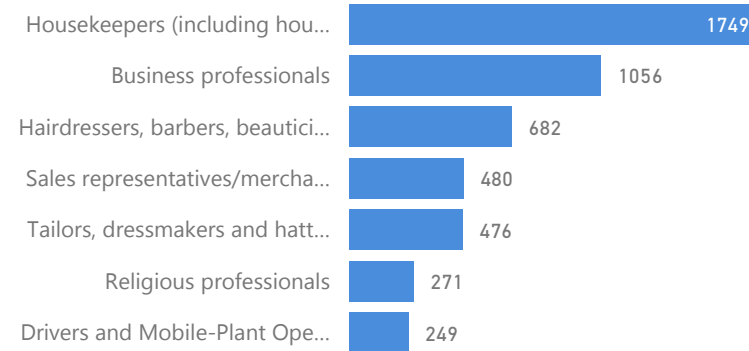

Age & Gender Breakdown

| Country of Origin - Top 5 | Total |
|----------------------------------|--------|
| Somalia | 26,589 |
| Democratic Republic of the Congo | 25,150 |
| Eritrea | 13,381 |
| Burundi | 4,542 |
| South Sudan | 4,315 |

New Registration by Month

Occupation * - Top 7

15.7% Have occupation

* Age is between 18 - 59 years for Occupation

Specific Needs - Top 7