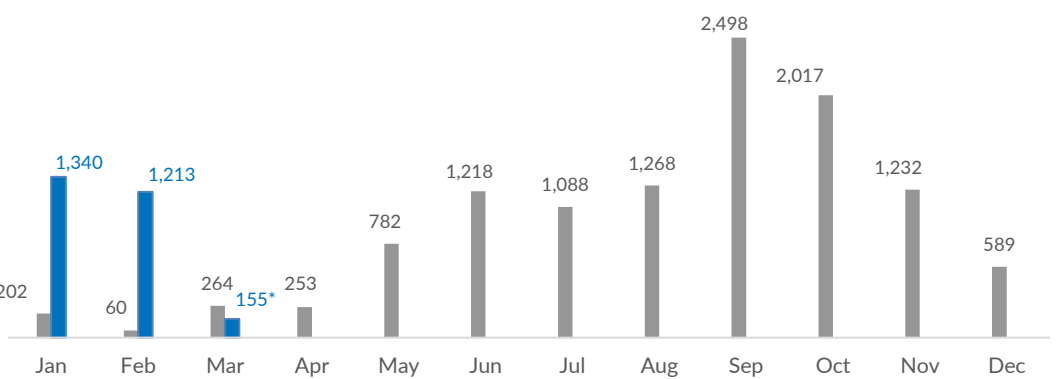

### Estimated # of arrivals during the last seven days

(Based on arrivals or registration figures collected by UNHCR staff)

Mon, 09 Mar 2020	0
Tue, 10 Mar 2020	0
Wed, 11 Mar 2020	0
Thu, 12 Mar 2020	27
Fri, 13 Mar 2020	85
Sat, 14 Mar 2020	43
Sun, 15 Mar 2020	0

154

294

754

1,336

155

### Arrivals per month

■ 2019 ■ 2020

\* (as of 15 Mar 2020)

### Asylum applications

(Applications are not necessarily lodged by new arrivals)

■ 2016 ■ 2017 ■ 2018 ■ 2019