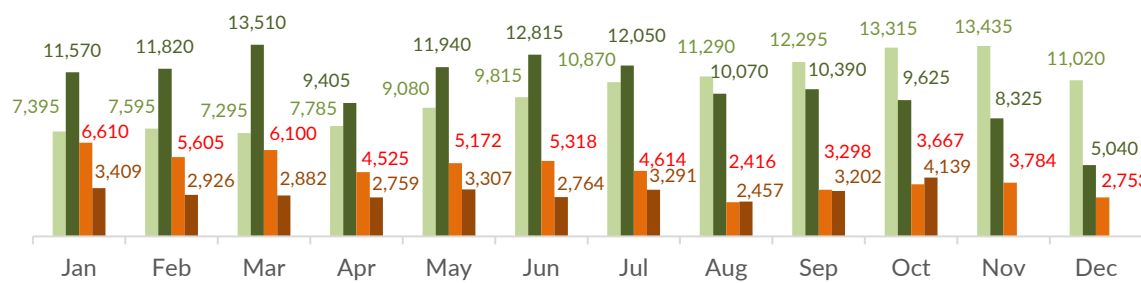

### Arrivals per month

■ 2019 ■ 2020

\* (as of 15 Mar 2020)

### Sea arrivals of last weeks

### Asylum applications

(Applications are not necessarily lodged by new arrivals)

■ 2016 ■ 2017 ■ 2018 ■ 2019

### Sea arrivals by gender and age - Jan - Feb 2020