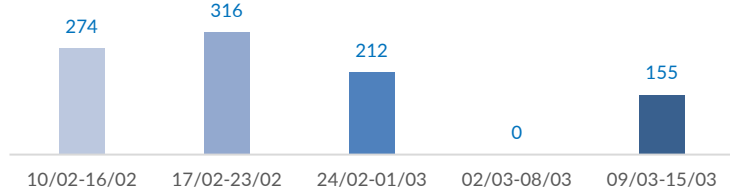

Sea arrivals of last weeks