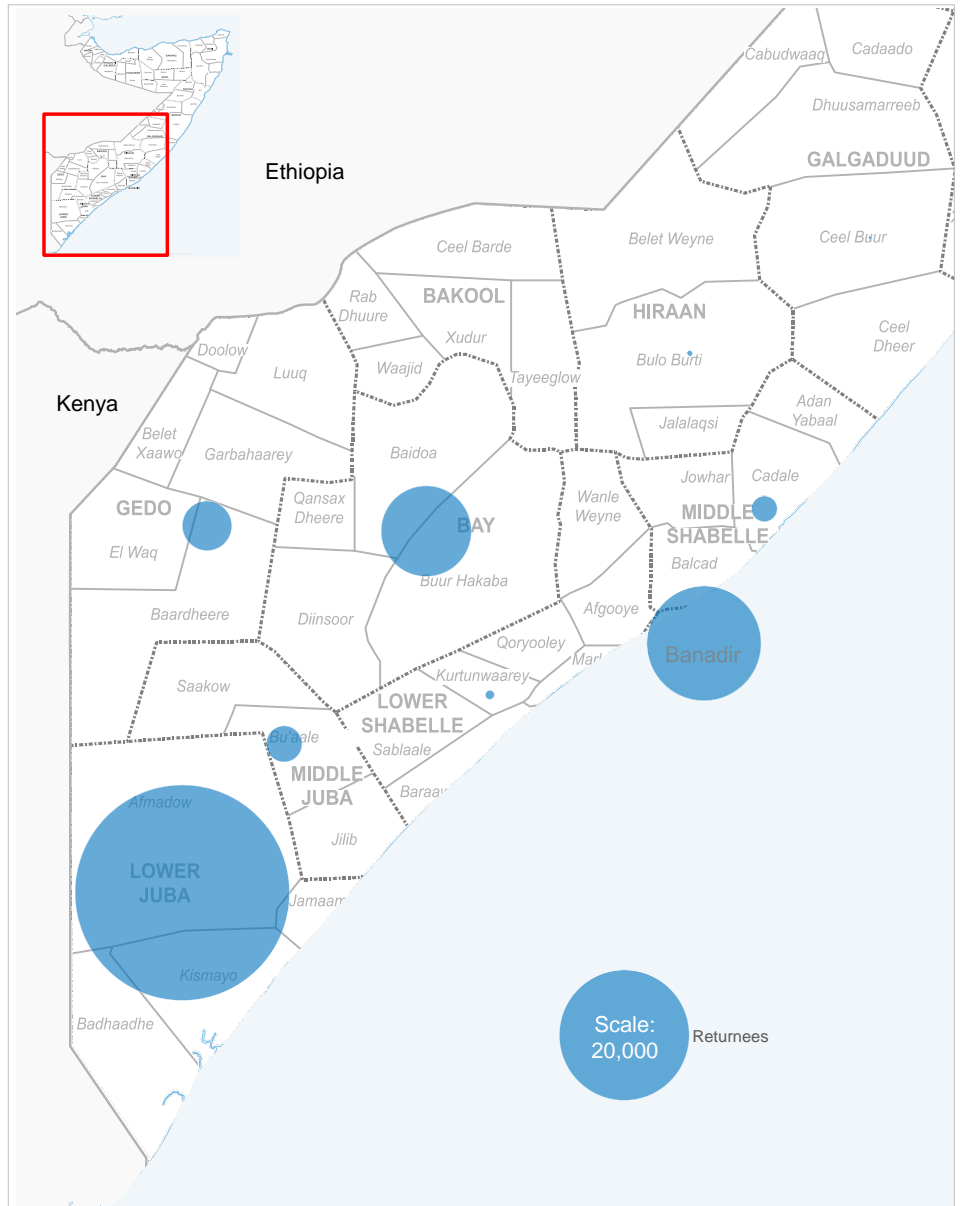

SOMALIA

Somali returnees from Kenya at 29 February 2020

84,974

refugee returnees (2014 - 2020)

Age, gender composition

Women and children combined represent 85% of all returnees to date

Somali returnees by destination

Region	Individuals	Percent
Lower Juba	54,375	64%
Banadir	15,468	18%
Bay	9,655	11%
Gedo	2,922	3%
Middle Juba	1,539	2%
Middle Shabelle	798	1%
Lower Shabelle	104	0%
Hiraan	42	0%
Woq. Galbeed	18	0%
Nugaal	13	0%
Bari	12	0%
Other	28	0%
TOTAL	84,974	100%

Data on destinations for returnees from Kenya are generally based on the place of initial return. In the case of arrivals by road convoy in 2017, the final destination declared on arrival is used.

Returns from Kenya by month

During the month of February 2020, no new refugee returnees were recorded.

UNHCR is grateful for the generous contributions of donors who have directly contributed to the UNHCR Somalia operation in 2020