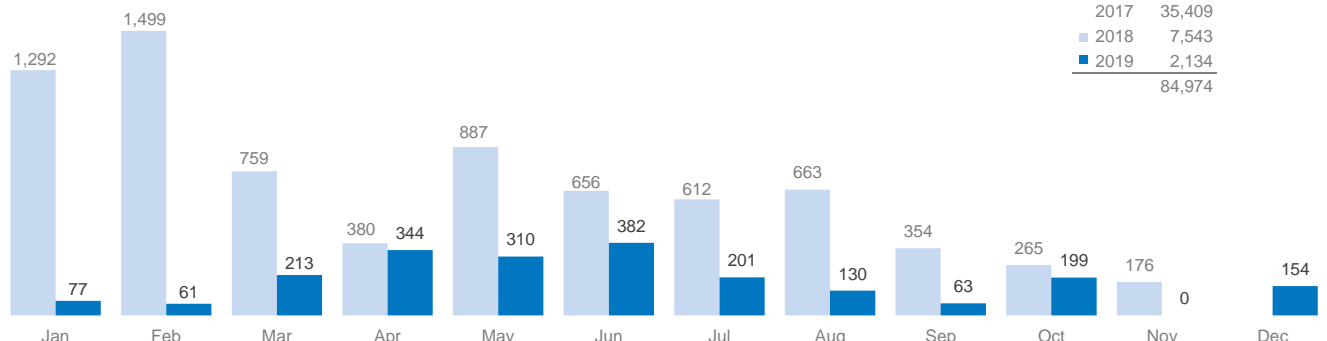

Returns from Kenya by month

During the month of February 2020, no new refugee returnees were recorded.