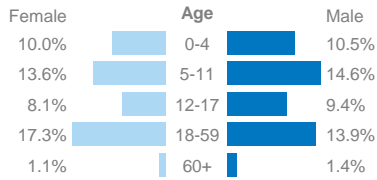

SOMALIA

Somali returnees from Kenya at 29 February 2020

84,974

refugee returnees (2014 - 2020)

Age, gender composition

Women and children combined represent 85% of all returnees to date

Somali returnees by destination

Region	Individuals	Percent
Lower Juba	54,375	64%
Banadir	15,468	18%
Bay	9,655	11%
Gedo	2,922	3%
Middle Juba	1,539	2%
Middle Shabelle	798	1%
Lower Shabelle	104	0%
Hiraan	42	0%
Woq. Galbeed	18	0%
Nugaal	13	0%
Bari	12	0%
Other	28	0%
TOTAL	84,974	100%