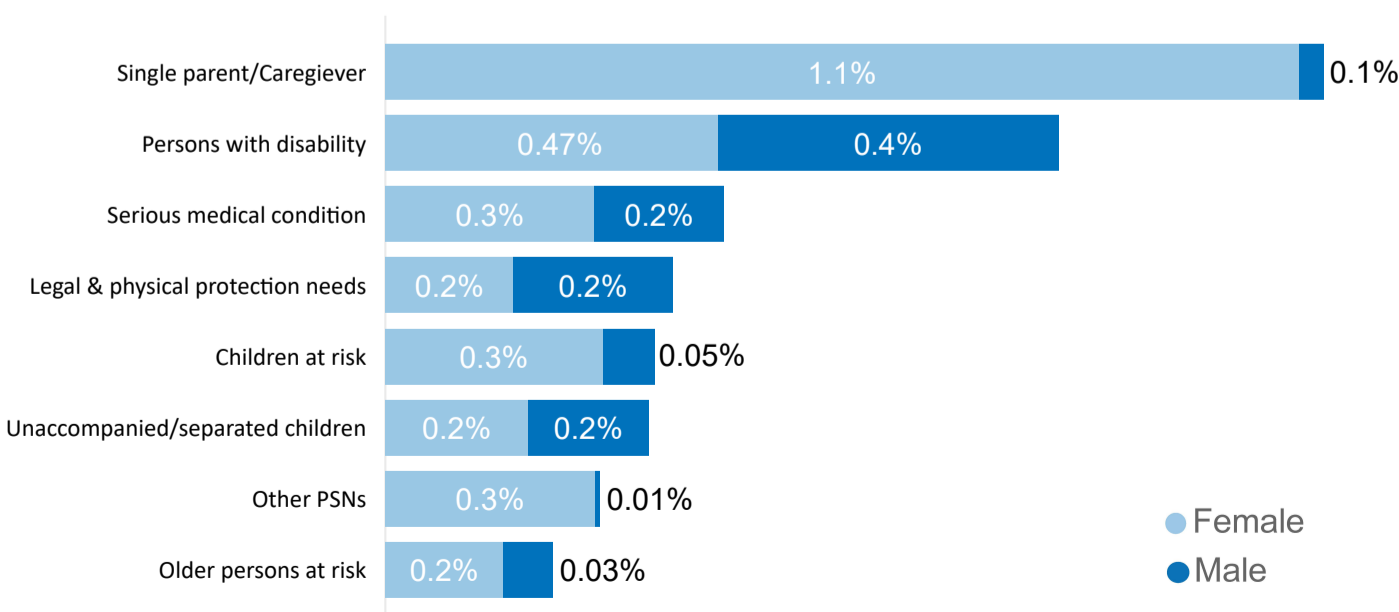

UNHCR
The UN Refugee Agency

Total Refugee Population

Demographic Profile

Refugee Population by Location

Place of origin

66% of the refugees came from Maungdaw township.

Specific needs¹

4.3% of total individuals have been identified with at least one specific need.

Family Size

4.6 the average family size of the total registered population.

1) Refugees may have more than one specific needs.