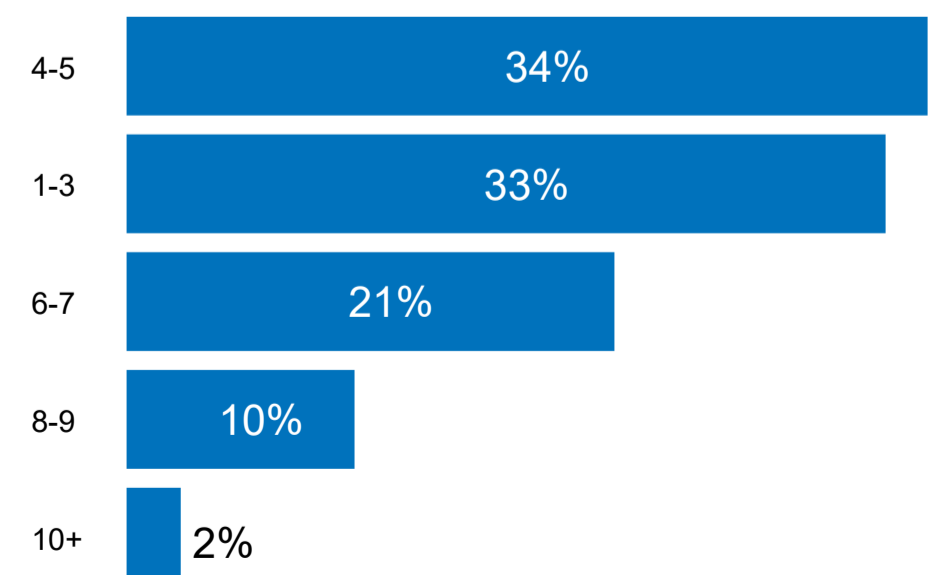

UNHCR
The UN Refugee Agency

Total Refugee Population

Demographic Profile

Refugee Population by Location

Place of origin

66% of the refugees came from Maungdaw township.

Specific needs¹

4.3% of total individuals have been identified with at least one specific need.

Family Size

4.6 the average family size of the total registered population.

1) Refugees may have more than one specific needs.