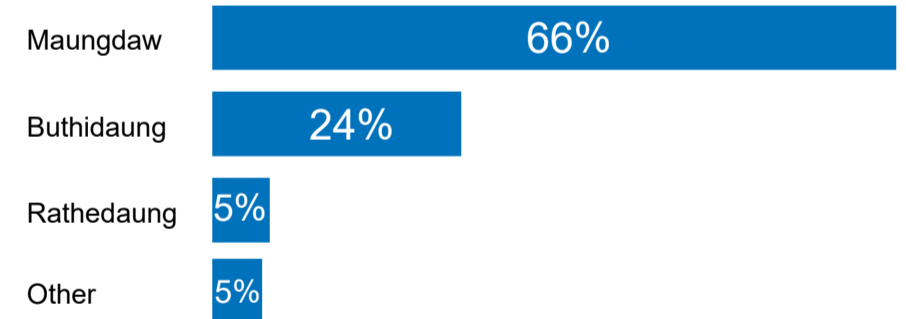

UNHCR
The UN Refugee Agency

Total Refugee Population

Demographic Profile

Refugee Population by Location

Place of origin

66% of the refugees came from Maungdaw township.

Specific needs¹

4.3% of total individuals have been identified with at least one specific need.

Family Size

4.6 the average family size of the total registered population.

1) Refugees may have more than one specific needs.