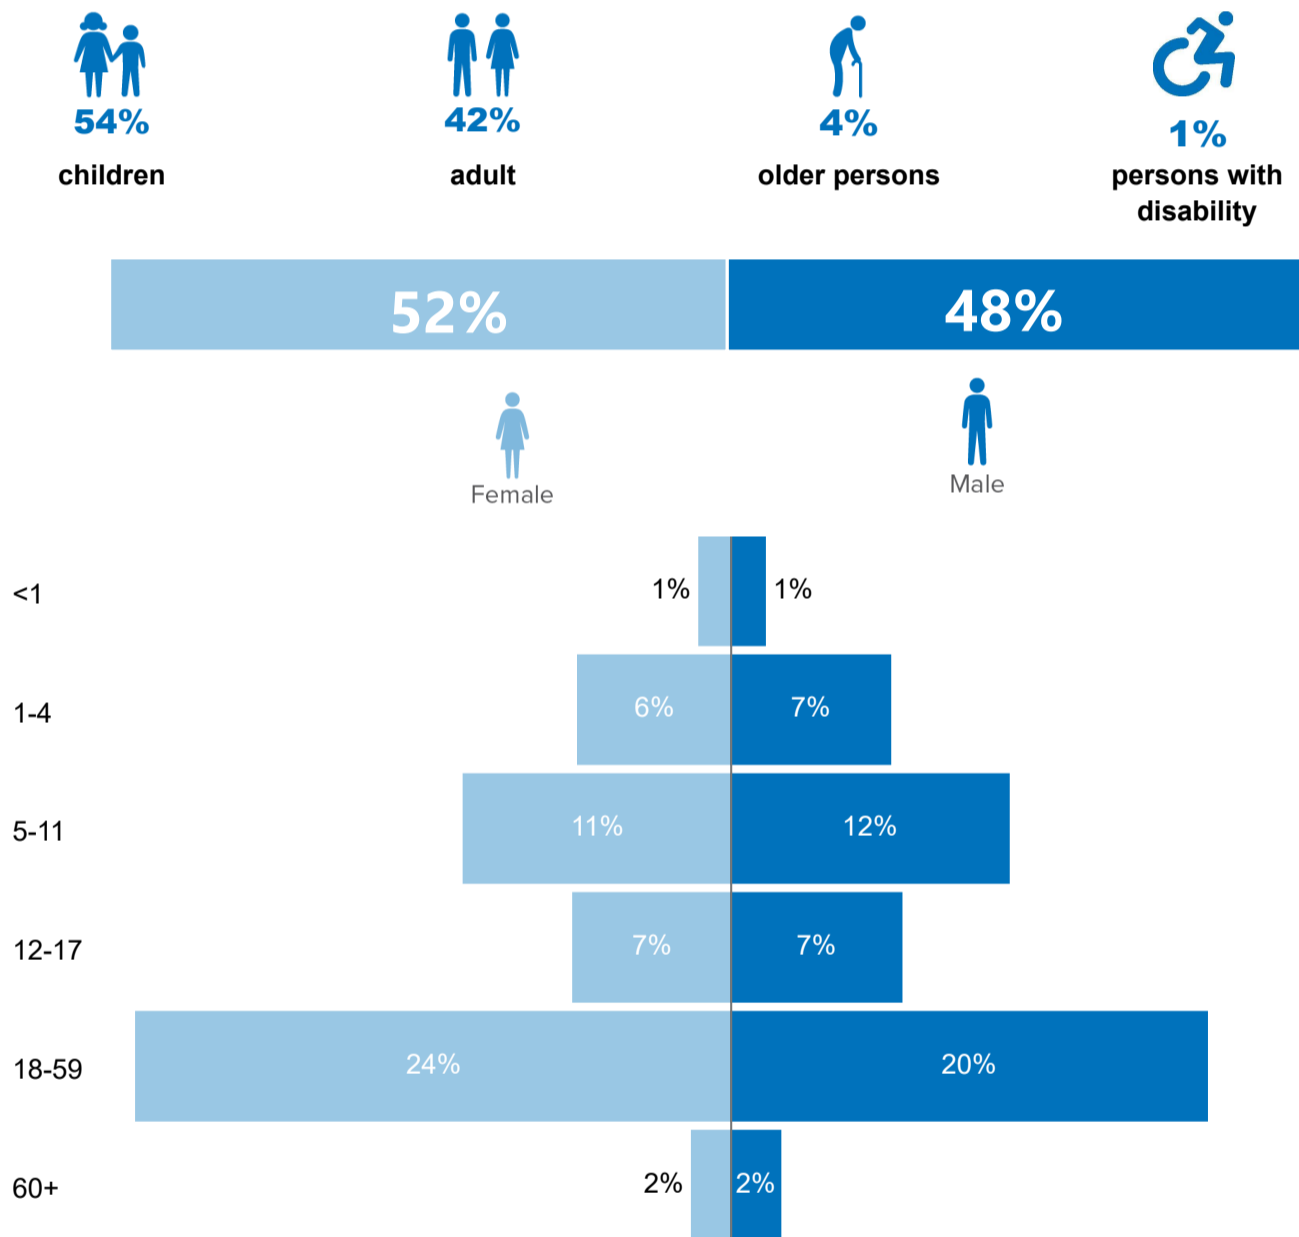

UNHCR
The UN Refugee Agency

Total Refugee Population

Demographic Profile

Refugee Population by Location

Place of origin

66% of the refugees came from Maungdaw township.

Specific needs¹

4.3% of total individuals have been identified with at least one specific need.

Family Size

4.6 the average family size of the total registered population.

1) Refugees may have more than one specific needs.