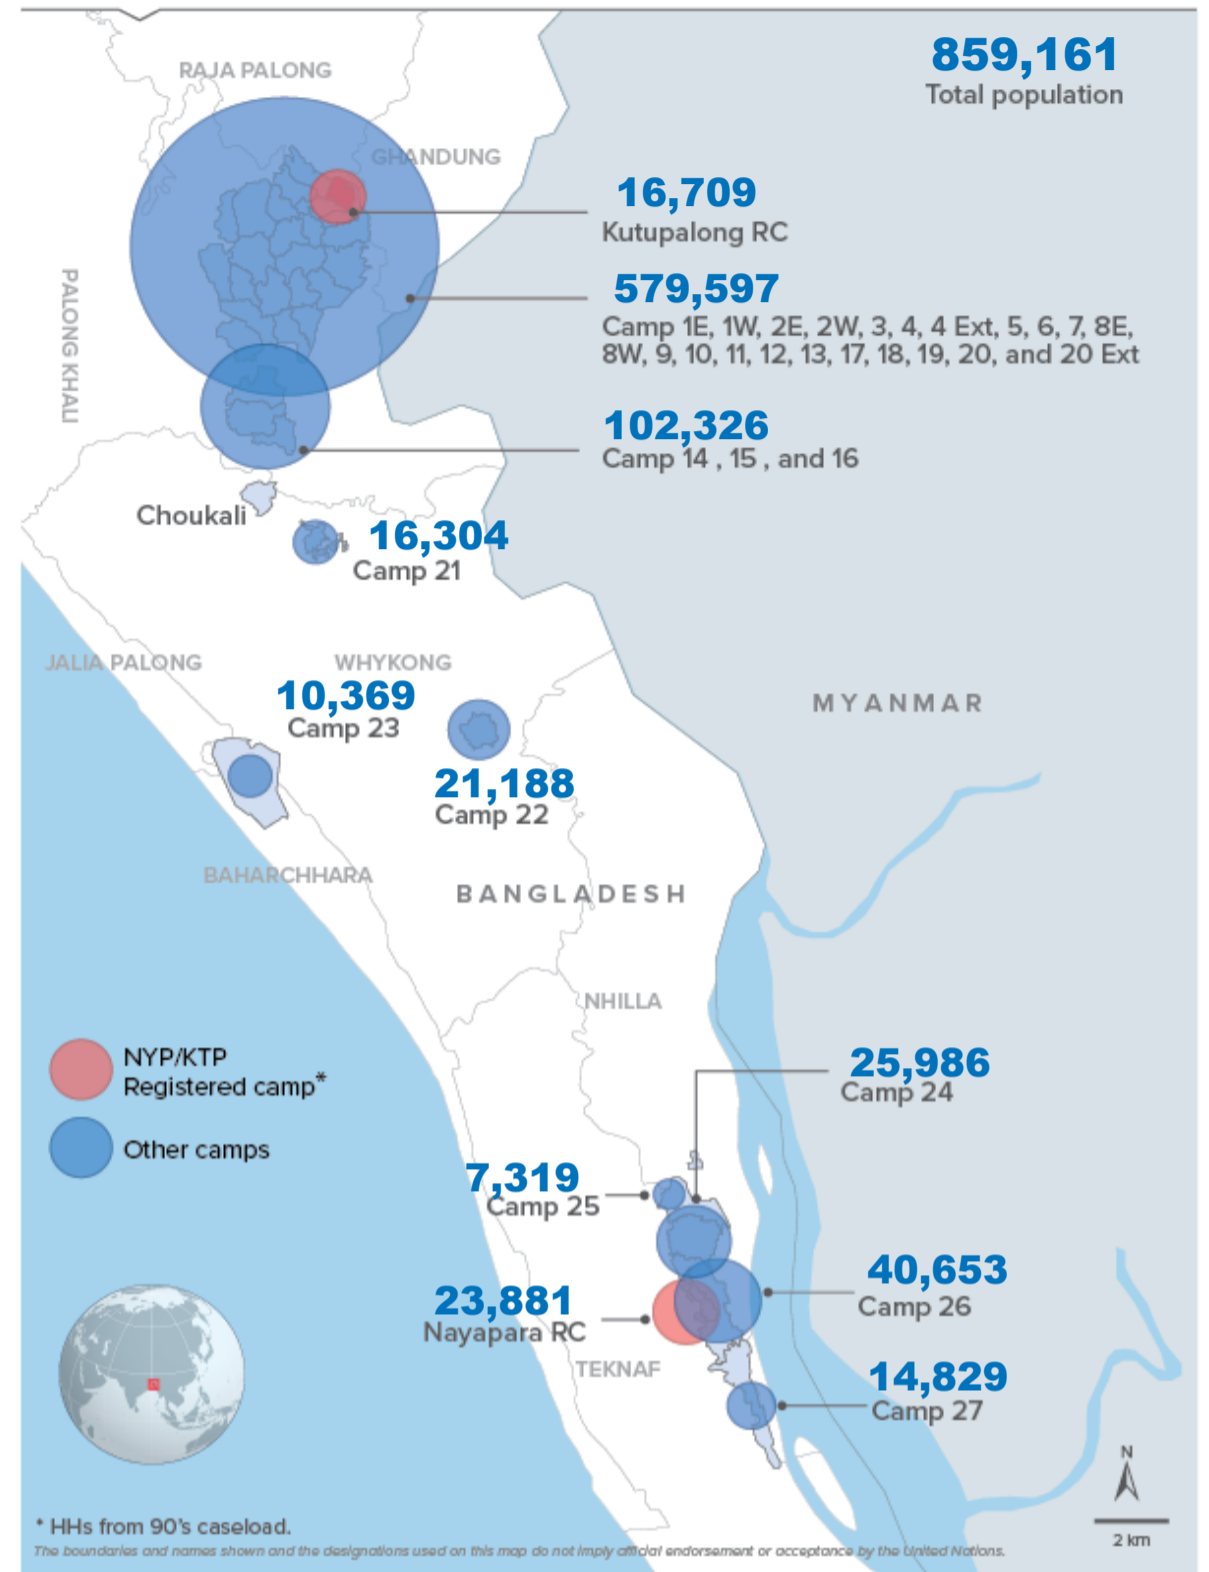

UNHCR
The UN Refugee Agency

Total Refugee Population

Demographic Profile

Refugee Population by Location

Place of origin

66% of the refugees came from Maungdaw township.

Specific needs¹

4.3% of total individuals have been identified with at least one specific need.

Family Size

4.6 the average family size of the total registered population.

1) Refugees may have more than one specific needs.