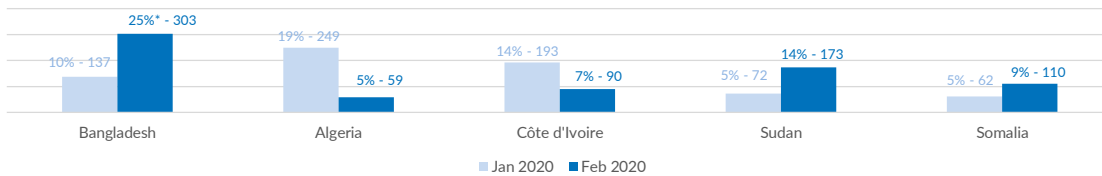

Estimated daily sea arrivals in 2020