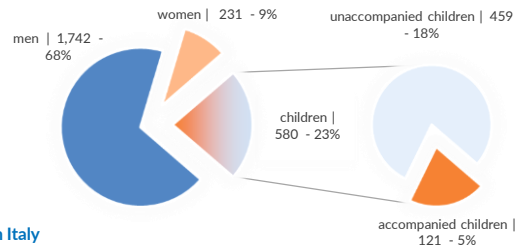

Most common sea arrival nationalities in Italy (comparison with previous month)