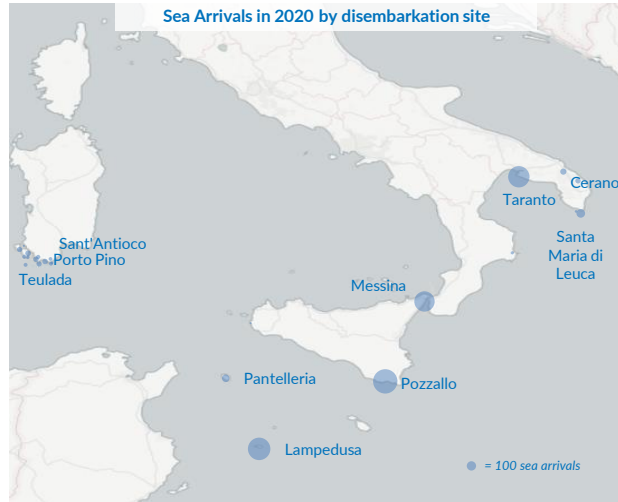

Italy weekly snapshot - 29 Mar 2020

(The charts below are based on figures from the Italian Ministry of Interior and UNHCR estimates. All figures are provisional and subject to change)

Total arrivals (1 Jan - 29 Mar 2020):	2,794
Total arrivals (1 Jan - 29 Mar 2019):	506
Total arrivals 1 Mar - 29 Mar 2020	241
Total arrivals 1 Mar - 29 Mar 2019	244
Average daily arrivals in March 2020 so far:	8
Average daily arrivals in February 2020:	42

Dead and missing in 2020 - Central Med (as of 29 Mar)	41
Dead and missing in 2020 - Mediterranean Sea (as of 29 Mar)	181
Dead and missing in 2019 - Central Med (as of 29 Mar)	207
Dead and missing in 2019 - Mediterranean Sea (as of 29 Mar)	359
Dead and missing in 2019 - Central Med	754
Dead and missing in 2019 - Mediterranean Sea*	1,336

Estimated # of arrivals during the last seven days	44
(Based on arrivals or registration figures collected by UNHCR staff)	
Mon, 23 Mar 2020	0
Tue, 24 Mar 2020	0
Wed, 25 Mar 2020	0
Thu, 26 Mar 2020	0
Fri, 27 Mar 2020	44
Sat, 28 Mar 2020	0
Sun, 29 Mar 2020	0

Arrivals per month