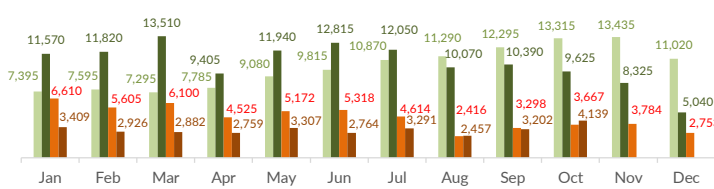

Most common sea arrival nationalities in Italy (comparison with previous month)

*(as of 29 Mar 2020)

Asylum applications

(Applications are not necessarily lodged by new arrivals)

■ 2016 ■ 2017 ■ 2018 ■ 2019