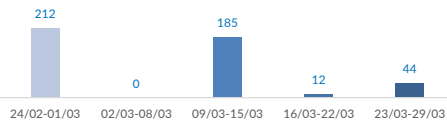

■ 2019 ■ 2020

Sea arrivals of last weeks