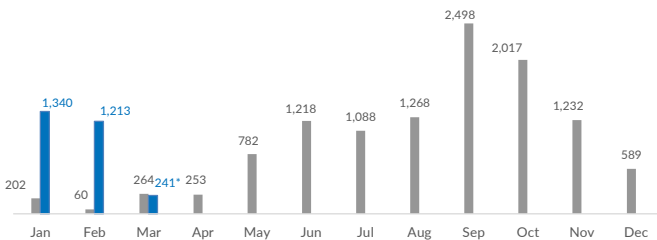

Sea arrivals by gender and age - Jan -Feb 2020

■ 2019 ■ 2020