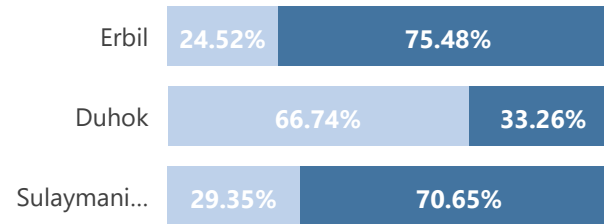

Camp and Urban Population

Population Trend

Governorate	Individuals	Household	% of Total
Erbil	124,517	39,334	50.32%
Erbil Urban	93,973	32,306	37.98%
Darashakran Camp	16,355	2,619	6.61%
Qushtappa Camp	9,989	2,006	4.04%
Kawergosk Camp	2,469	1,886	1.00%
Basirma Camp	1,731	517	0.70%
Duhok	88,397	23,982	35.72%
Domiz Camp	30,850	7,451	12.47%
Gawilan Camp	20,072	2,480	8.11%
Duhok Urban	19,351	9,190	7.82%
Domiz Camp 2	10,546	2,489	4.26%
Bardarash Camp	6,510	2,104	2.63%
Akre Settlement	1,068	268	0.43%
Sulaymaniyah	31,630	10,153	12.78%
Sulaymaniyah Urban	22,228	7,880	8.98%
Arbat Camp	9,402	2,273	3.80%
Other	2,896	1,272	1.17%
Other Urban Locations	2,896	1,272	1.17%
Total	247,440	74,741	100.00%