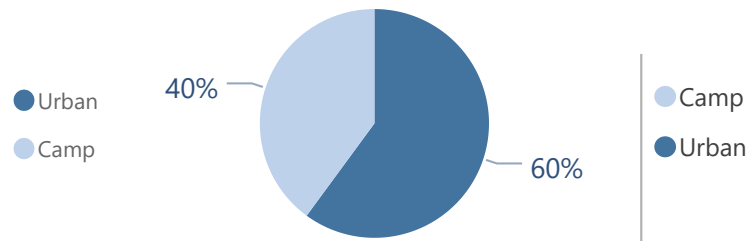

Camp and Urban Population

Population Trend

Governorate	Individuals	Household	% of Total
Erbil	124,517	39,334	50.32%
Erbil Urban	93,973	32,306	37.98%
Darashakran Camp	16,355	2,619	6.61%
Qushtappa Camp	9,989	2,006	4.04%
Kawergosk Camp	2,469	1,886	1.00%
Basirma Camp	1,731	517	0.70%
Duhok	88,397	23,982	35.72%
Domiz Camp	30,850	7,451	12.47%
Gawilan Camp	20,072	2,480	8.11%
Duhok Urban	19,351	9,190	7.82%
Domiz Camp 2	10,546	2,489	4.26%
Bardarash Camp	6,510	2,104	2.63%
Akre Settlement	1,068	268	0.43%
Sulaymaniyah	31,630	10,153	12.78%
Sulaymaniyah Urban	22,228	7,880	8.98%
Arbat Camp	9,402	2,273	3.80%
Other	2,896	1,272	1.17%
Other Urban Locations	2,896	1,272	1.17%
Total	247,440	74,741	100.00%