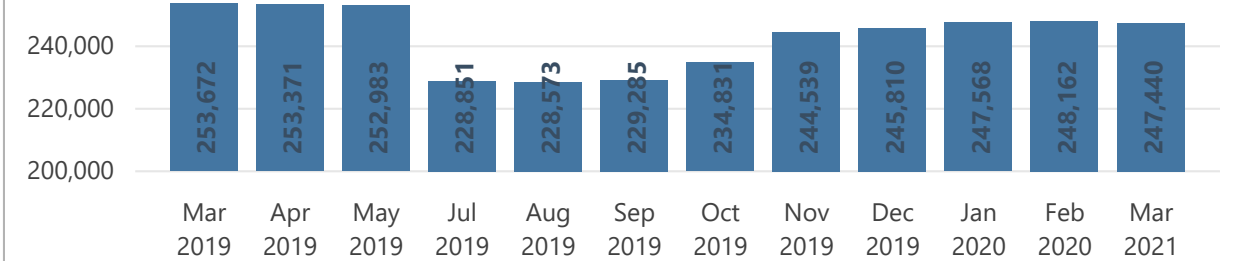

Camp and Urban Population

Population Trend

Governorate	Individuals	Household	% of Total
Erbil	124,517	39,334	50.32%
Erbil Urban	93,973	32,306	37.98%
Darashakran Camp	16,355	2,619	6.61%
Qushtappa Camp	9,989	2,006	4.04%
Kawergosk Camp	2,469	1,886	1.00%
Basirma Camp	1,731	517	0.70%
Duhok	88,397	23,982	35.72%
Domiz Camp	30,850	7,451	12.47%
Gawilan Camp	20,072	2,480	8.11%
Duhok Urban	19,351	9,190	7.82%
Domiz Camp 2	10,546	2,489	4.26%
Bardarash Camp	6,510	2,104	2.63%
Akre Settlement	1,068	268	0.43%
Sulaymaniyah	31,630	10,153	12.78%
Sulaymaniyah Urban	22,228	7,880	8.98%
Arbat Camp	9,402	2,273	3.80%
Other	2,896	1,272	1.17%
Other Urban Locations	2,896	1,272	1.17%
Total	247,440	74,741	100.00%