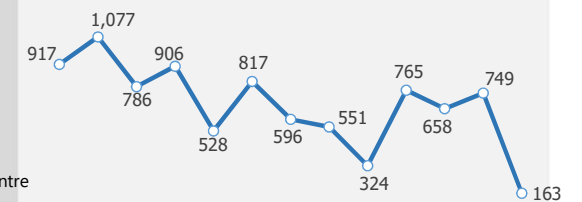

Rwanda
Population of Concern to UNHCR
 as of 29th February 2020

Population Figures

Total Population

150,644

Refugees

145,634

Asylum Seekers

498

Others

4,512

CoO Breakdown (Ref)

Age Breakdown

Monthly Registration Trends

Month	Registrations
Feb 2019	917
Mar 2019	1,077
Apr 2019	786
May 2019	906
Jun 2019	528
Jul 2019	817
Aug 2019	596
Sep 2019	551
Oct 2019	324
Nov 2019	765
Dec 2019	658
Jan 2020	749
Feb 2020	163