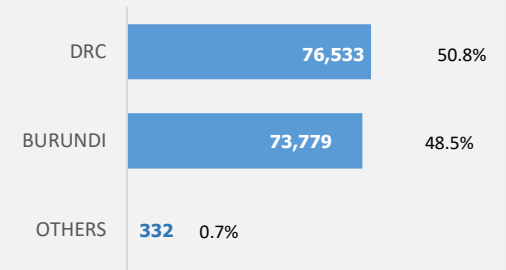

Rwanda
Population of Concern to UNHCR
 as of 29th February 2020

Population Figures

Total Population

150,644

Refugees

145,634

Asylum Seekers

498

Others

4,512

CoO Breakdown (Ref)

Age Breakdown

Monthly Registration Trends

Month	Registrations
Feb 2019	917
Mar 2019	1,077
Apr 2019	786
May 2019	906
Jun 2019	528
Jul 2019	817
Aug 2019	596
Sep 2019	551
Oct 2019	324
Nov 2019	765
Dec 2019	658
Jan 2020	749
Feb 2020	163