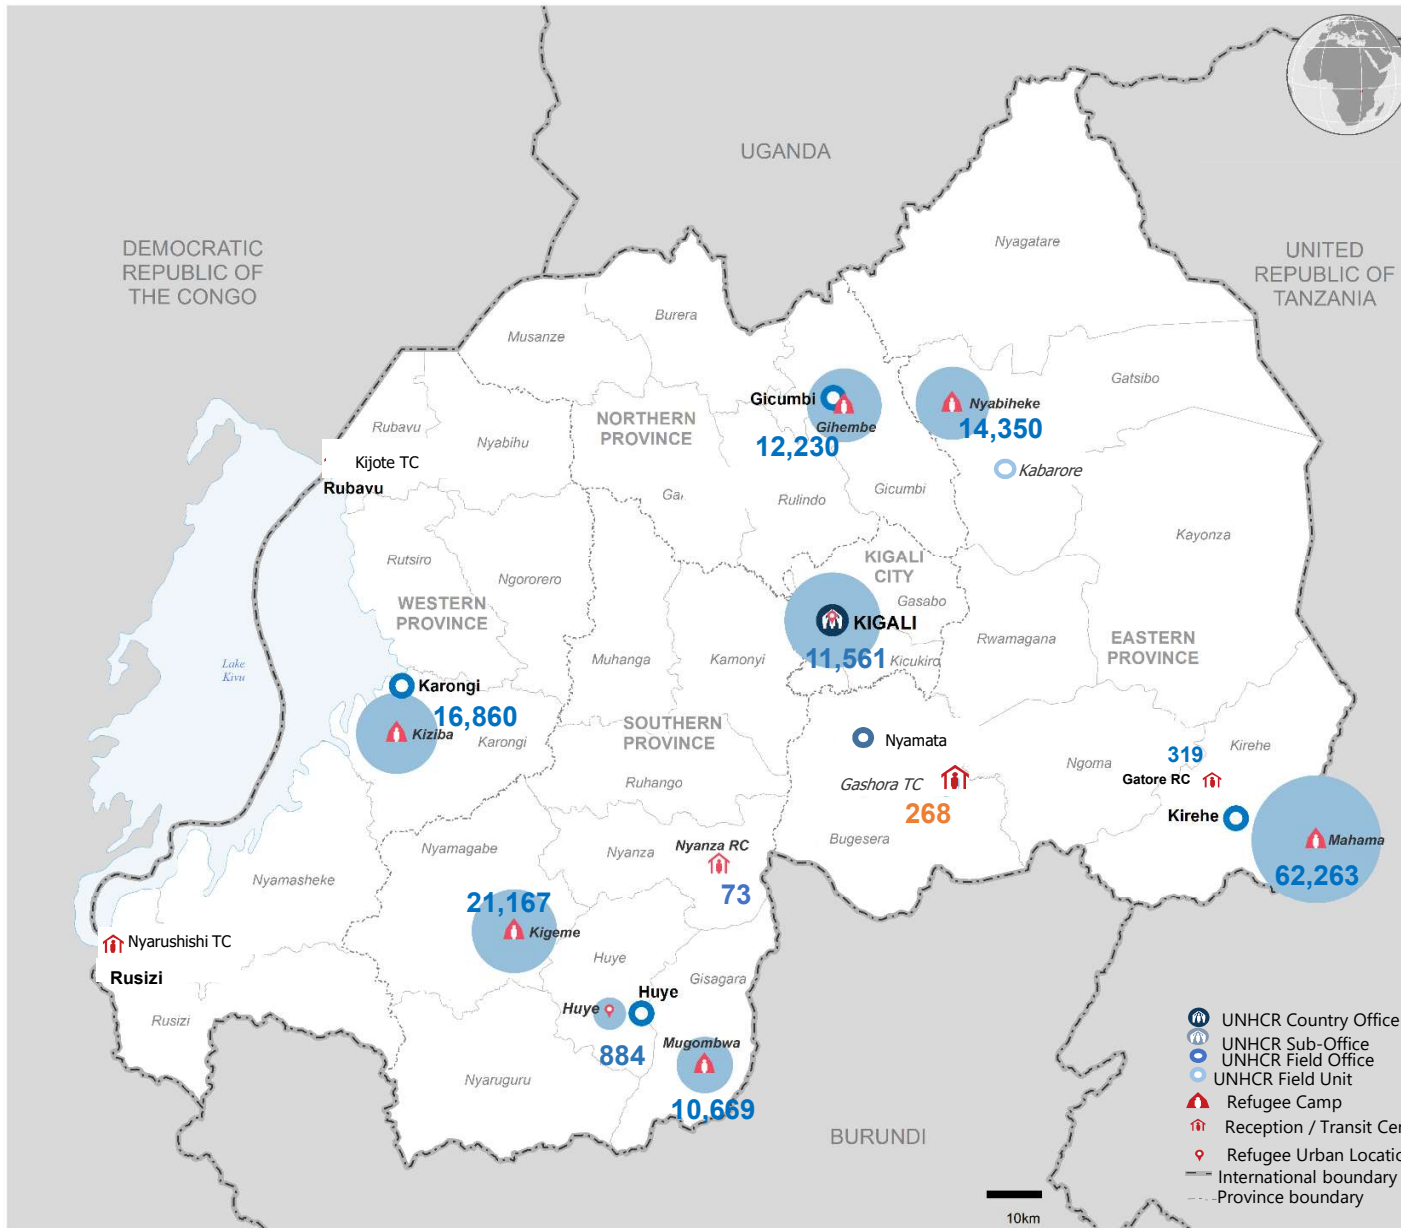

Rwanda
Population of Concern to UNHCR
 as of 29th February 2020

Population Figures

Total Population

150,644

Refugees

145,634

Asylum Seekers

498

Others

4,512

CoO Breakdown (Ref)

Age Breakdown

Monthly Registration Trends

Month	Registrations
Feb 2019	917
Mar 2019	1,077
Apr 2019	786
May 2019	906
Jun 2019	528
Jul 2019	817
Aug 2019	596
Sep 2019	551
Oct 2019	324
Nov 2019	765
Dec 2019	658
Jan 2020	749
Feb 2020	163