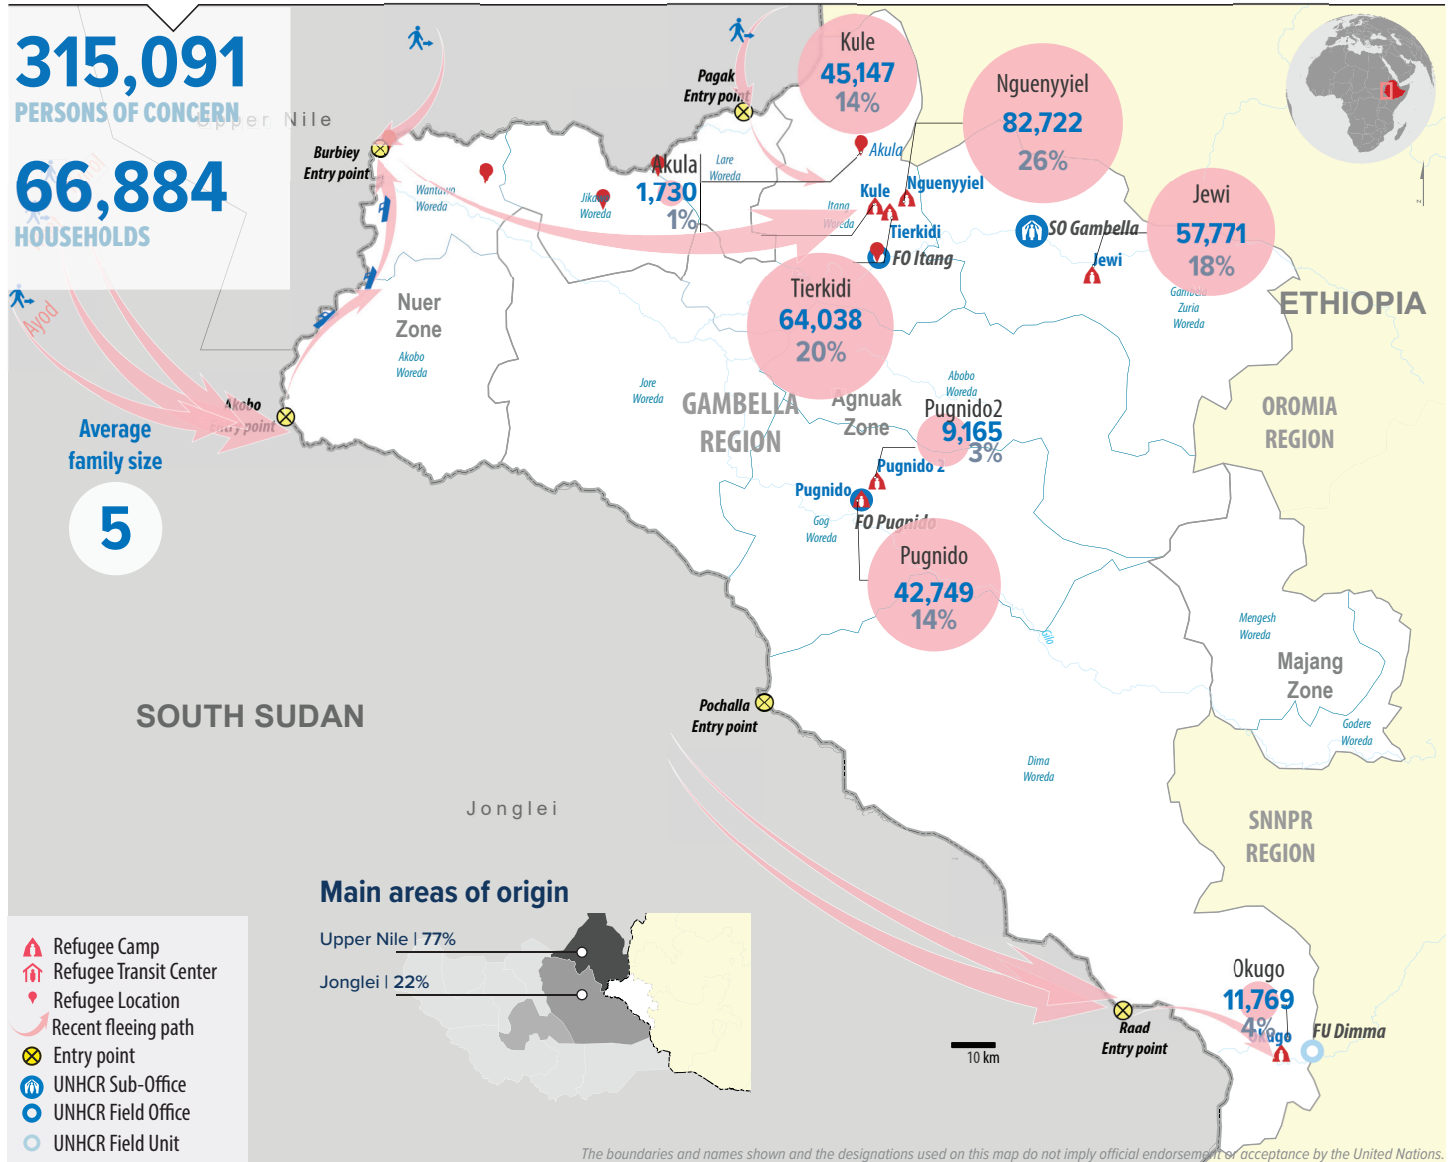

SOUTH SUDAN SITUATION

Refugee population in Gambella region | as of 31 March 2020

Age/Sex breakdown

Arrivals