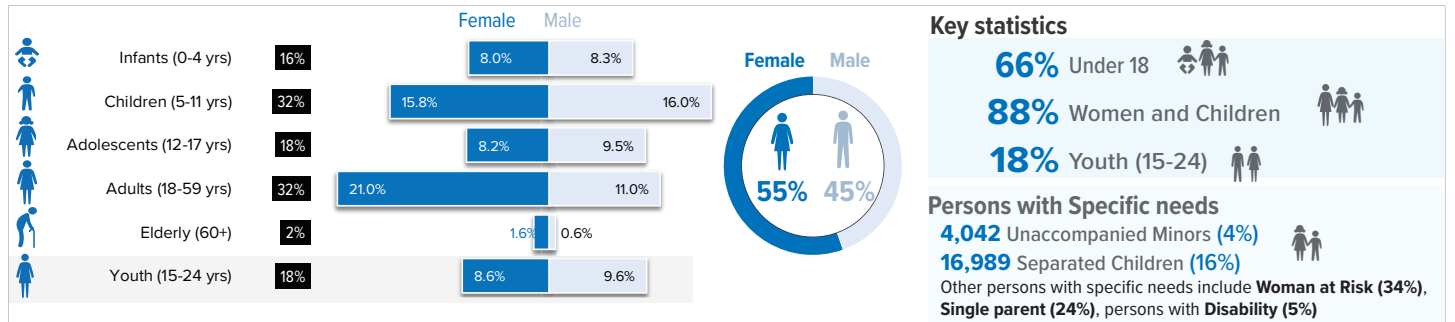

SOUTH SUDAN SITUATION

Refugee population in Gambella region | as of 31 March 2020

Age/Sex breakdown

Arrivals