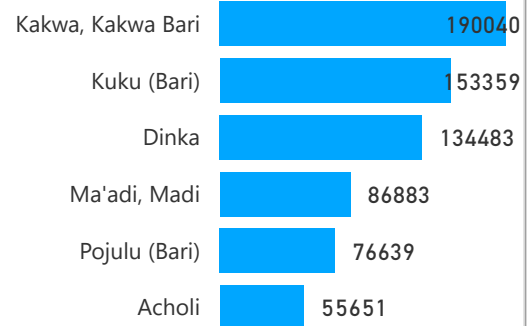

82%
1,161,415

Elderly

3%
39,026

Total Refugees

1,395,645

Total Asylum-Seekers

27,732

Living in Urban areas

6%
82,496

Female

52%
734,638

Youth

23%
322,036

Age & Gender Breakdown

Registered New Arrivals by Arrival Month

Population by Location

* Kampala includes other Urban areas

Top 3 by Country of Origin

South Sudanese by Ethnicity - Top 6

Congolese by Ethnicity - Top 6

Specific Needs - Top 6

Entitled to Assistance (in Settlements)