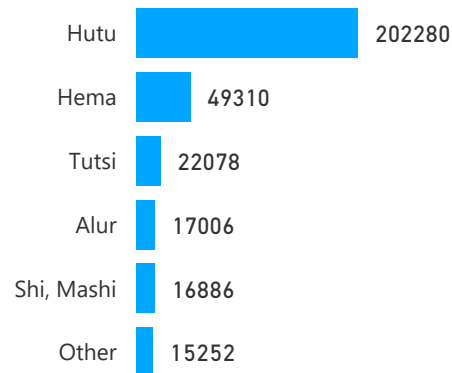

6%
82,496

Female

52%
734,638

Youth

23%
322,036

Age & Gender Breakdown

Registered New Arrivals by Arrival Month

Population by Location

* Kampala includes other Urban areas

Top 3 by Country of Origin

South Sudanese by Ethnicity - Top 6

Congolese by Ethnicity - Top 6

Specific Needs - Top 6

Entitled to Assistance (in Settlements)