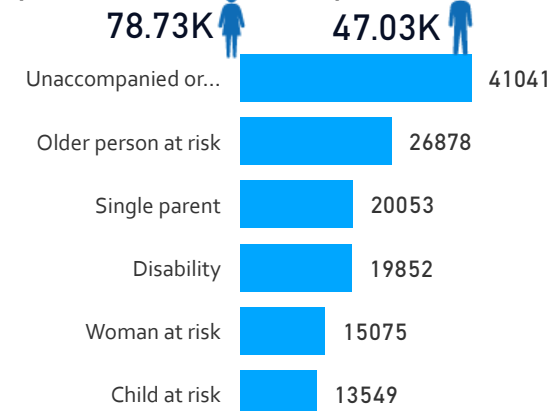

82%
1,161,415

Elderly

3%
39,026

Total Refugees

1,395,645

Total Asylum-Seekers

27,732

Living in Urban areas

6%
82,496

Female

52%
734,638

Youth

23%
322,036

Age & Gender Breakdown

Registered New Arrivals by Arrival Month

Population by Location

* Kampala includes other Urban areas

Top 3 by Country of Origin

South Sudanese by Ethnicity - Top 6

Congolese by Ethnicity - Top 6

Specific Needs - Top 6

Entitled to Assistance (in Settlements)