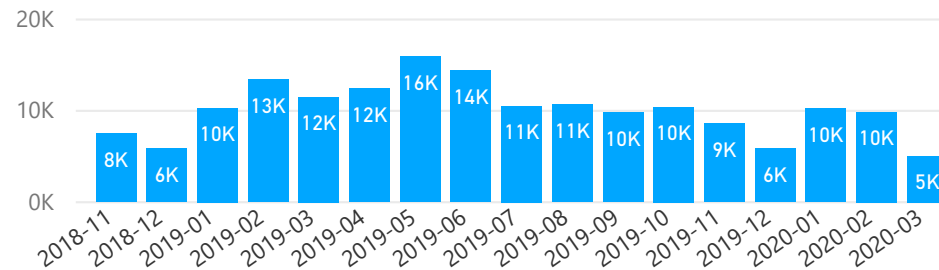

Uganda - Refugee Statistics March 2020

Total Population

1,423,377

Total Households

370,141

Living in Settlements

94%
1,340,881

Women and Children

82%
1,161,415

Elderly

3%
39,026

Total Refugees

1,395,645

Total Asylum-Seekers

27,732

Living in Urban areas

6%
82,496

Female

52%
734,638

Youth

23%
322,036

Age & Gender Breakdown

Registered New Arrivals by Arrival Month

Population by Location