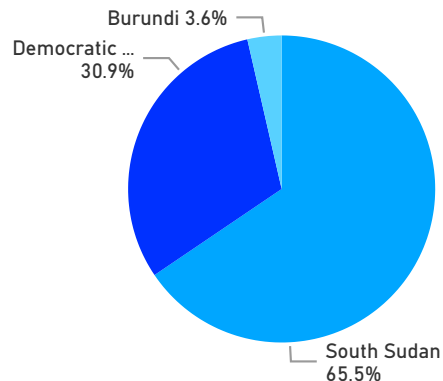

82%
1,161,415

Elderly

3%
39,026

Total Refugees

1,395,645

Total Asylum-Seekers

27,732

Living in Urban areas

6%
82,496

Female

52%
734,638

Youth

23%
322,036

Age & Gender Breakdown

Registered New Arrivals by Arrival Month

Population by Location

* Kampala includes other Urban areas

Top 3 by Country of Origin

South Sudanese by Ethnicity - Top 6

Congolese by Ethnicity - Top 6

Specific Needs - Top 6

Entitled to Assistance (in Settlements)