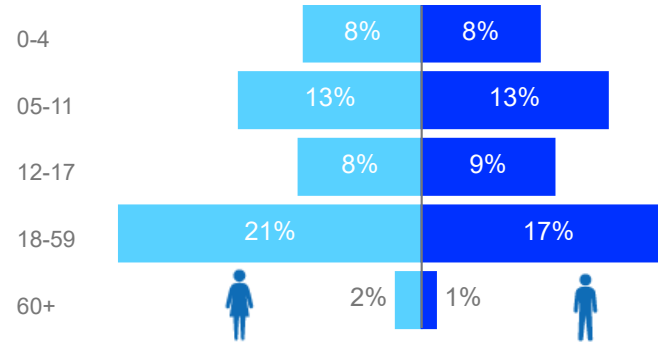

82%
1,161,415

Elderly

3%
39,026

Total Refugees

1,395,645

Total Asylum-Seekers

27,732

Living in Urban areas

6%
82,496

Female

52%
734,638

Youth

23%
322,036

Age & Gender Breakdown

Registered New Arrivals by Arrival Month

Population by Location