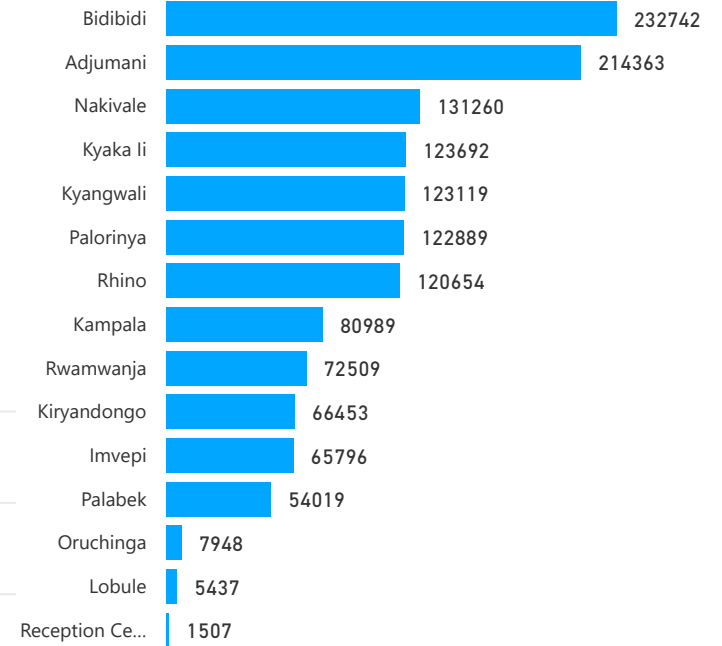

Uganda - Refugee Statistics March 2020

Total Population

1,423,377

Total Households

370,141

Living in Settlements

94%
1,340,881

Women and Children

82%
1,161,415

Elderly

3%
39,026

Total Refugees

1,395,645

Total Asylum-Seekers

27,732

Living in Urban areas

6%
82,496

Female

52%
734,638

Youth

23%
322,036

Age & Gender Breakdown

Registered New Arrivals by Arrival Month

Population by Location

* Kampala includes other Urban areas

Top 3 by Country of Origin

South Sudanese by Ethnicity - Top 6

Congolese by Ethnicity - Top 6

Specific Needs - Top 6

Entitled to Assistance (in Settlements)