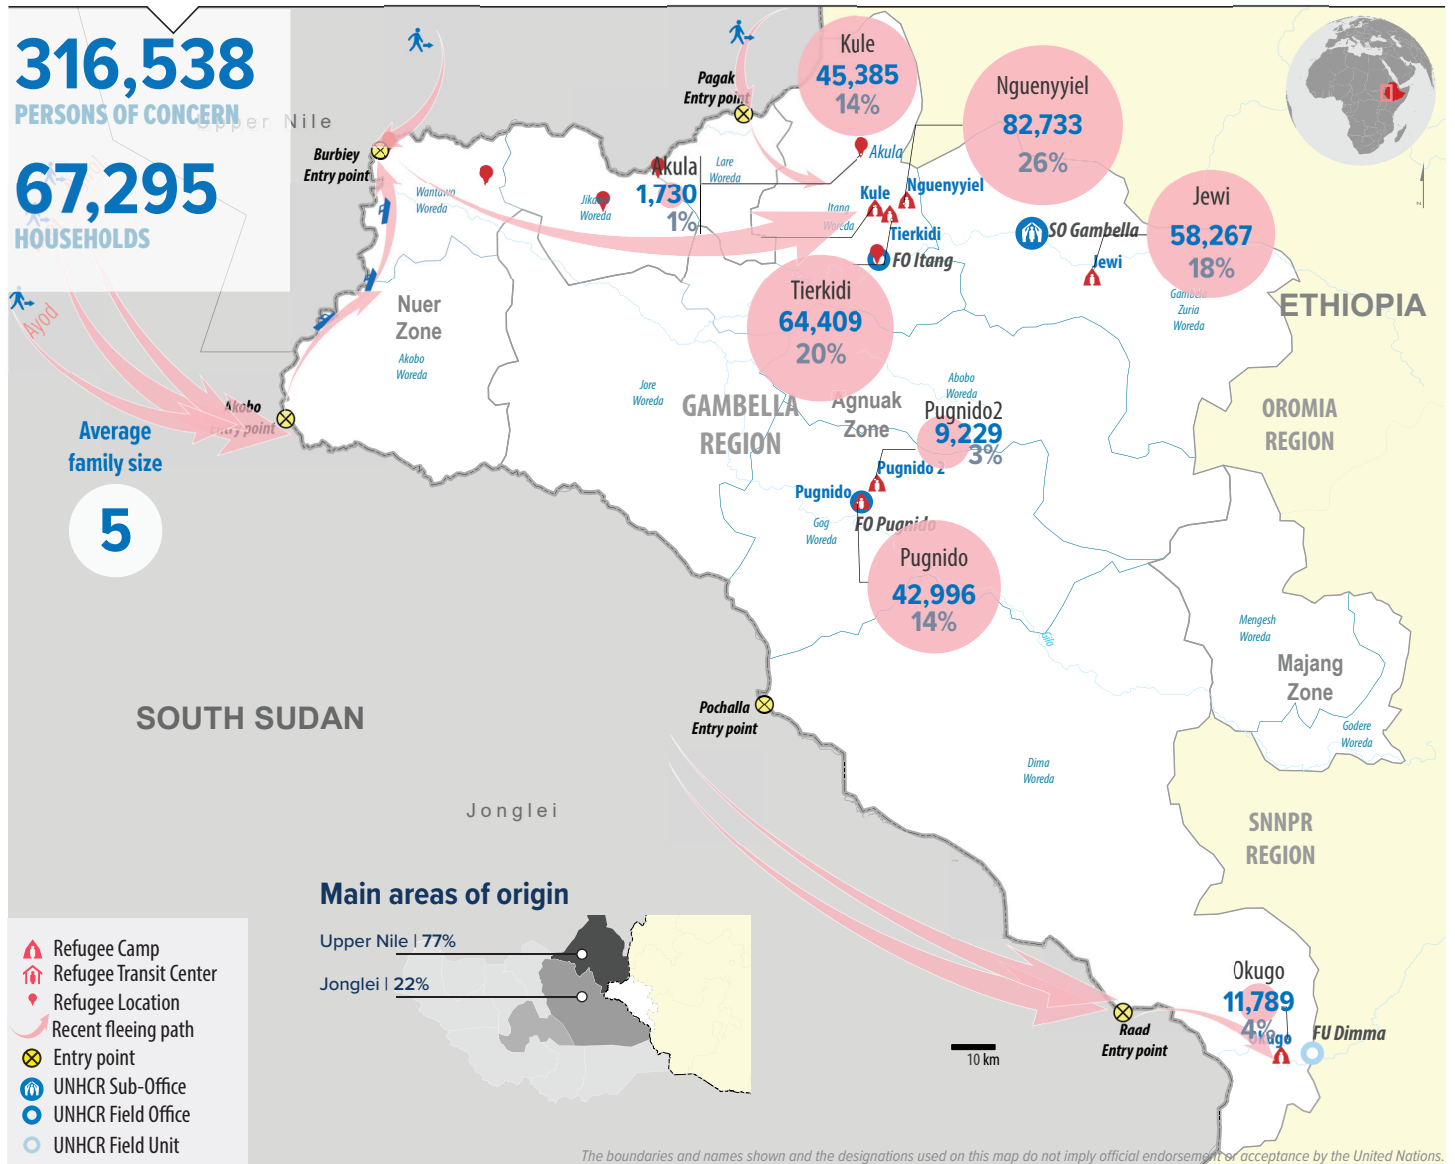

SOUTH SUDAN SITUATION

Refugee population in Gambella region | as of 30 April 2020

Age/Sex breakdown

Arrivals