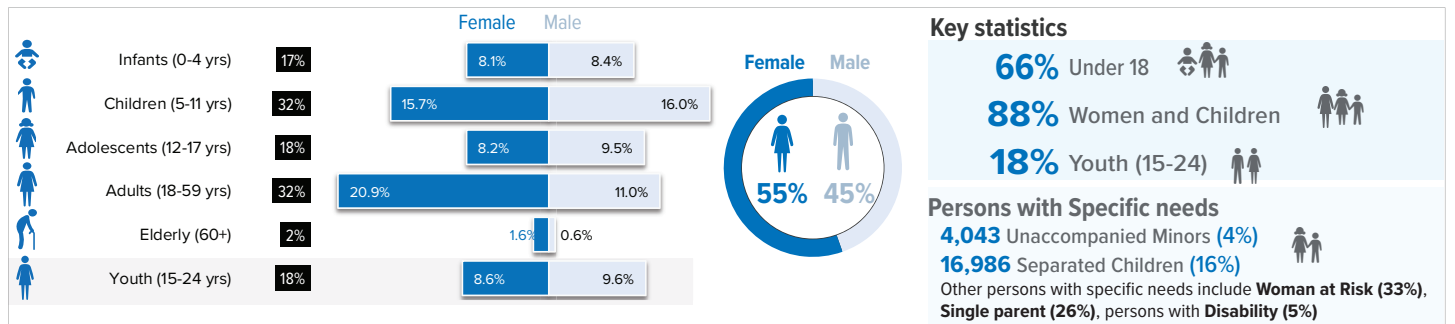

SOUTH SUDAN SITUATION

Refugee population in Gambella region | as of 30 April 2020

Age/Sex breakdown

Arrivals