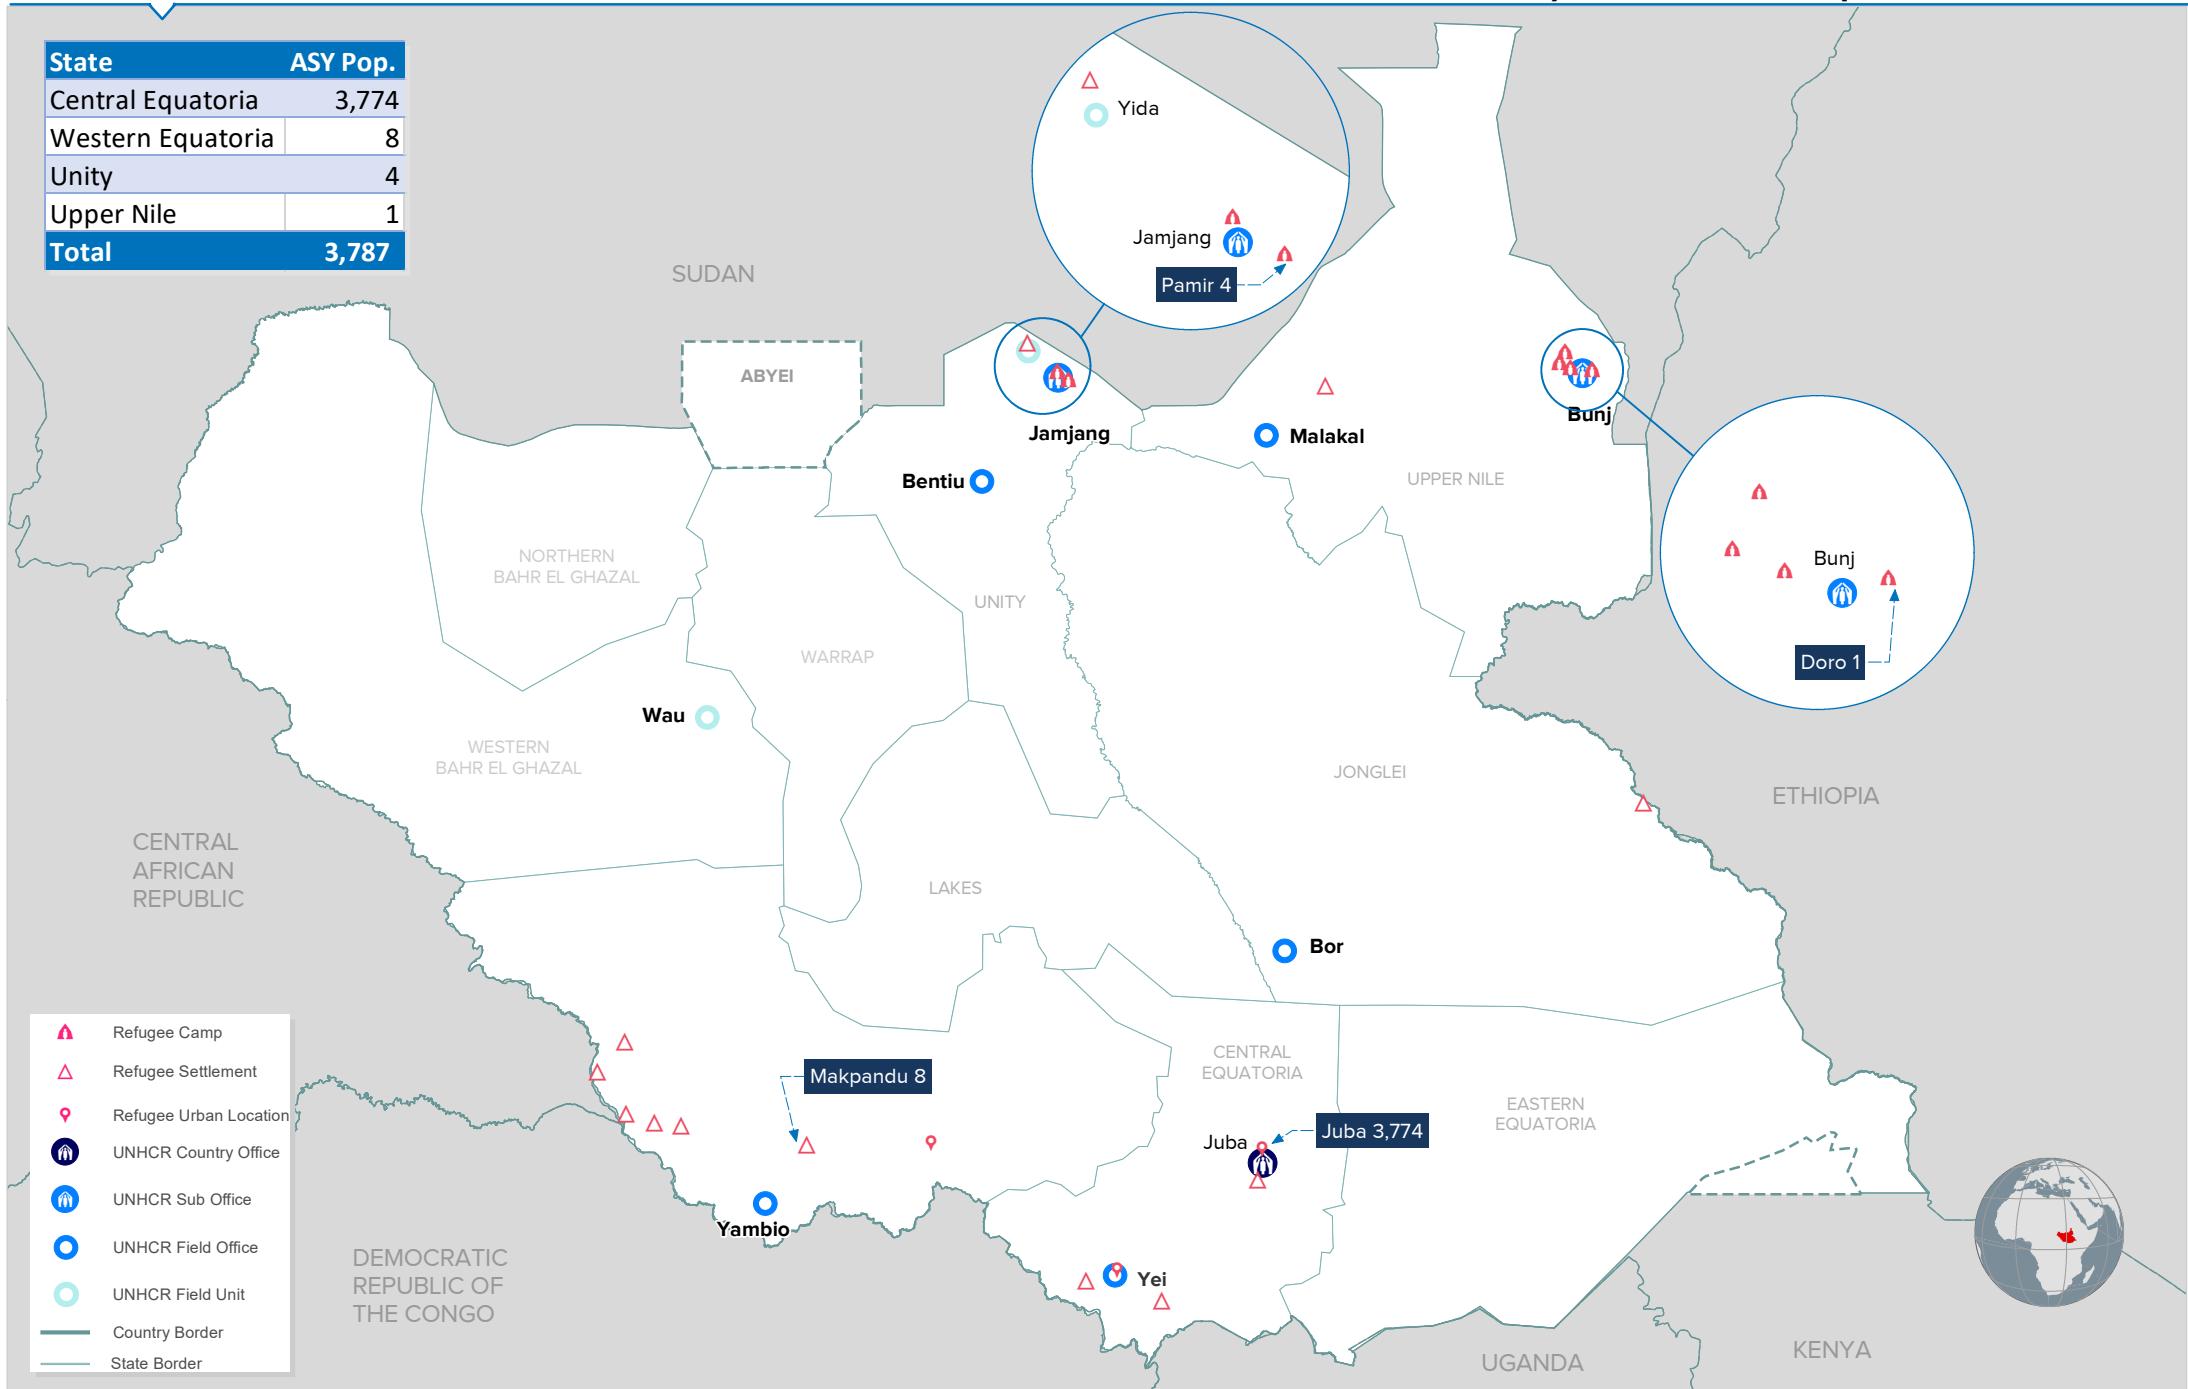

State	ASY Pop.
Central Equatoria	3,774
Western Equatoria	8
Unity	4
Upper Nile	1
Total	3,787

- Refugee Camp
- Refugee Settlement
- Refugee Urban Location
- UNHCR Country Office
- UNHCR Sub Office
- UNHCR Field Office
- UNHCR Field Unit
- Country Border
- State Border