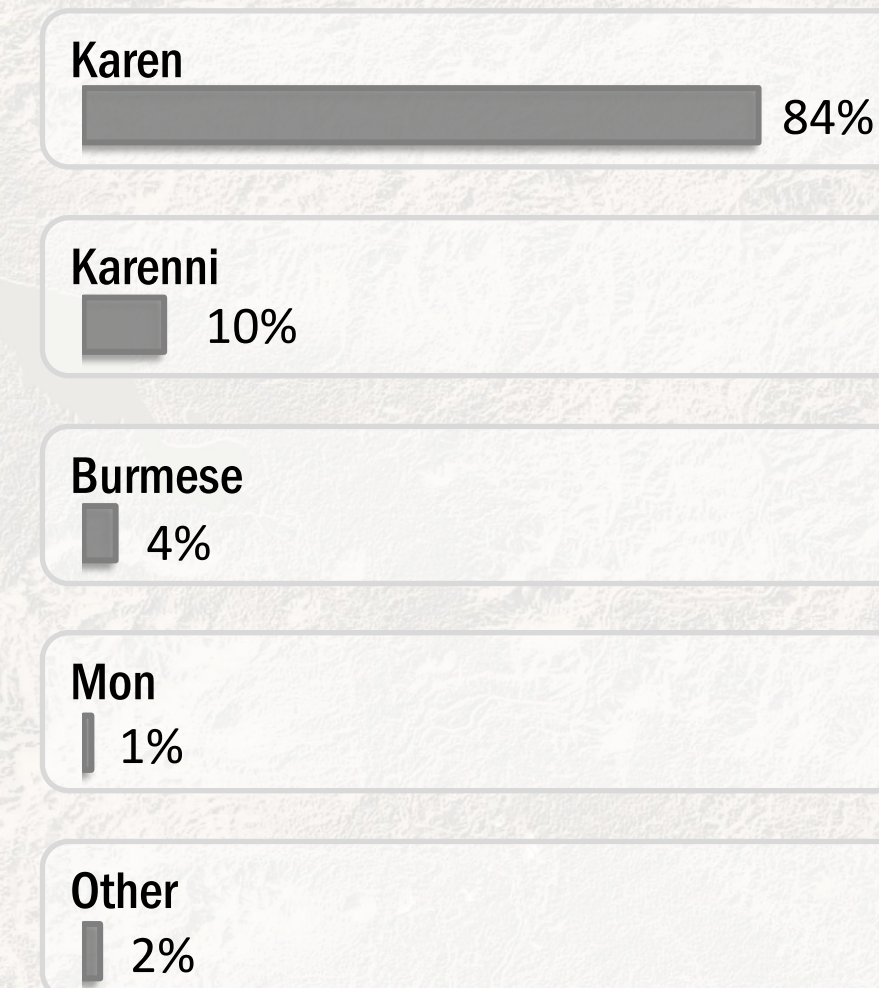

Main States/Regions of Origin

Based on registered refugee population

Total Verified Refugee Population* **93,298**

* Verification Exercise conducted from Jan-Apr 2015 and subsequent data changes to-date

Registered population **45,657**

Unregistered population **47,641**

Religion

Ethnicity

Age and Gender

Legend

- ▲ Temporary Shelter
- UNHCR Office

Regional funding and funding for Thailand was also received through private donations from Italy, Japan, the Republic of Korea, Spain, Sweden, Thailand, and the United States of America.