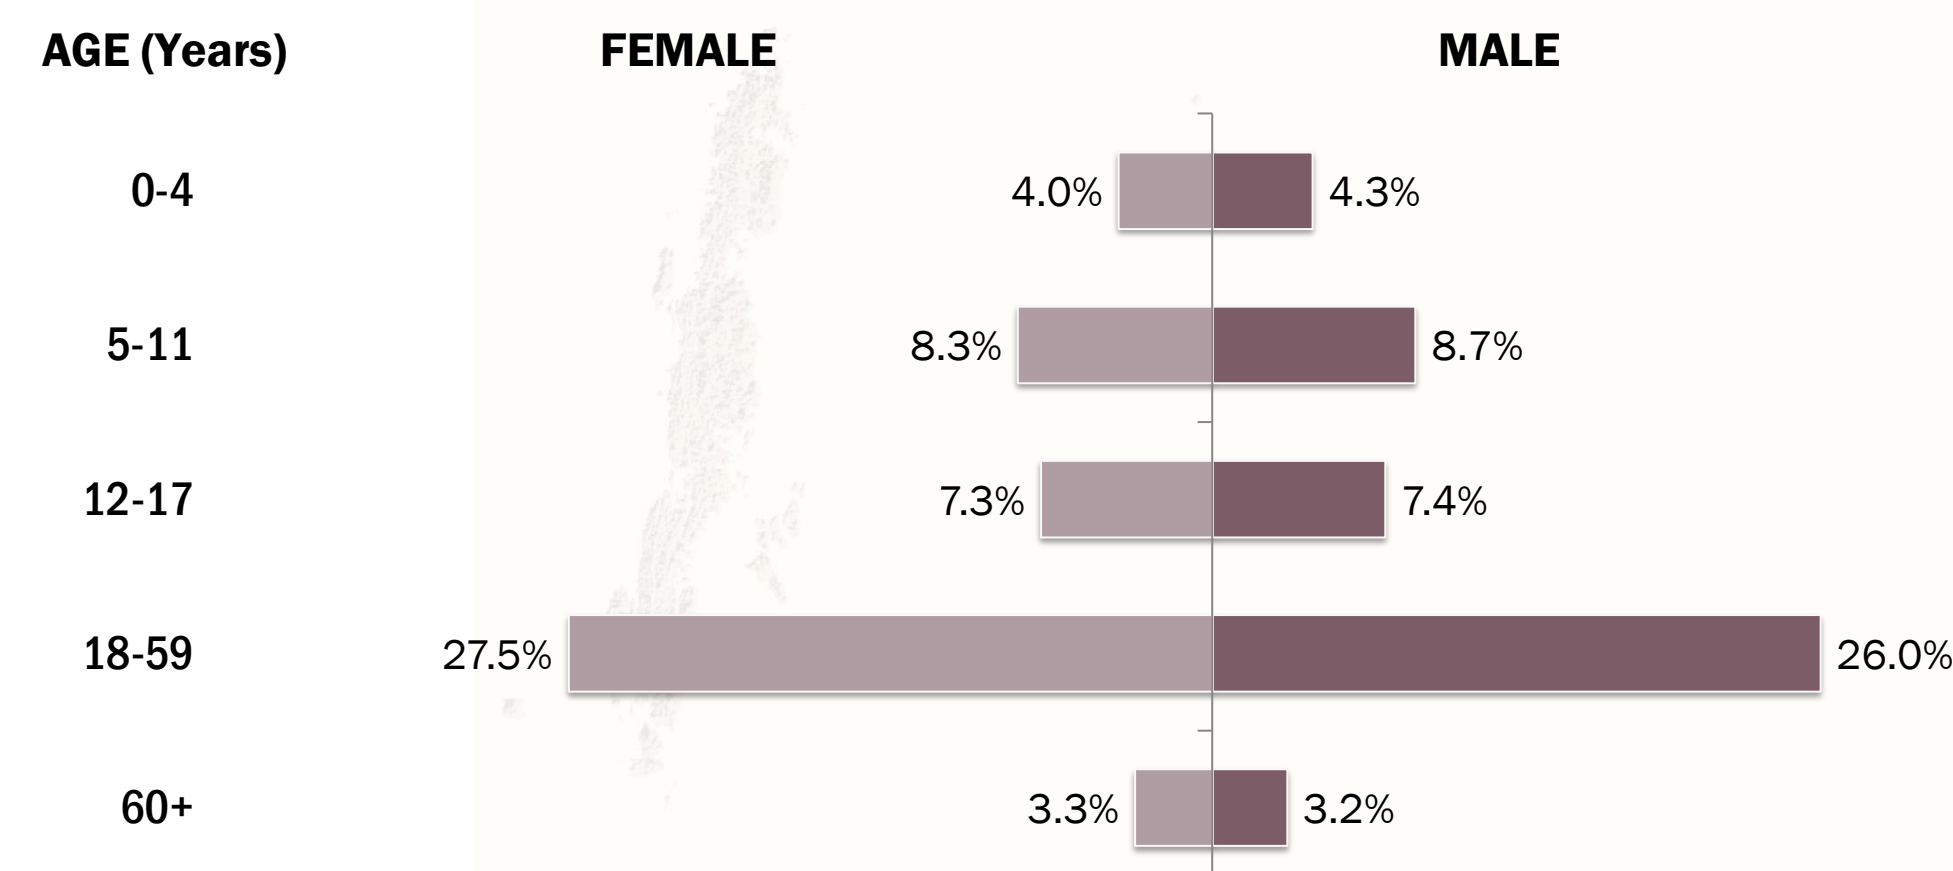

Main States/Regions of Origin

Based on registered refugee population

Total Verified Refugee Population* **93,298**

* Verification Exercise conducted from Jan-Apr 2015 and subsequent data changes to-date

Registered population **45,657**

Unregistered population **47,641**

Religion

Ethnicity

Age and Gender

Legend

- ▲ Temporary Shelter
- UNHCR Office

Regional funding and funding for Thailand was also received through private donations from Italy, Japan, the Republic of Korea, Spain, Sweden, Thailand, and the United States of America.