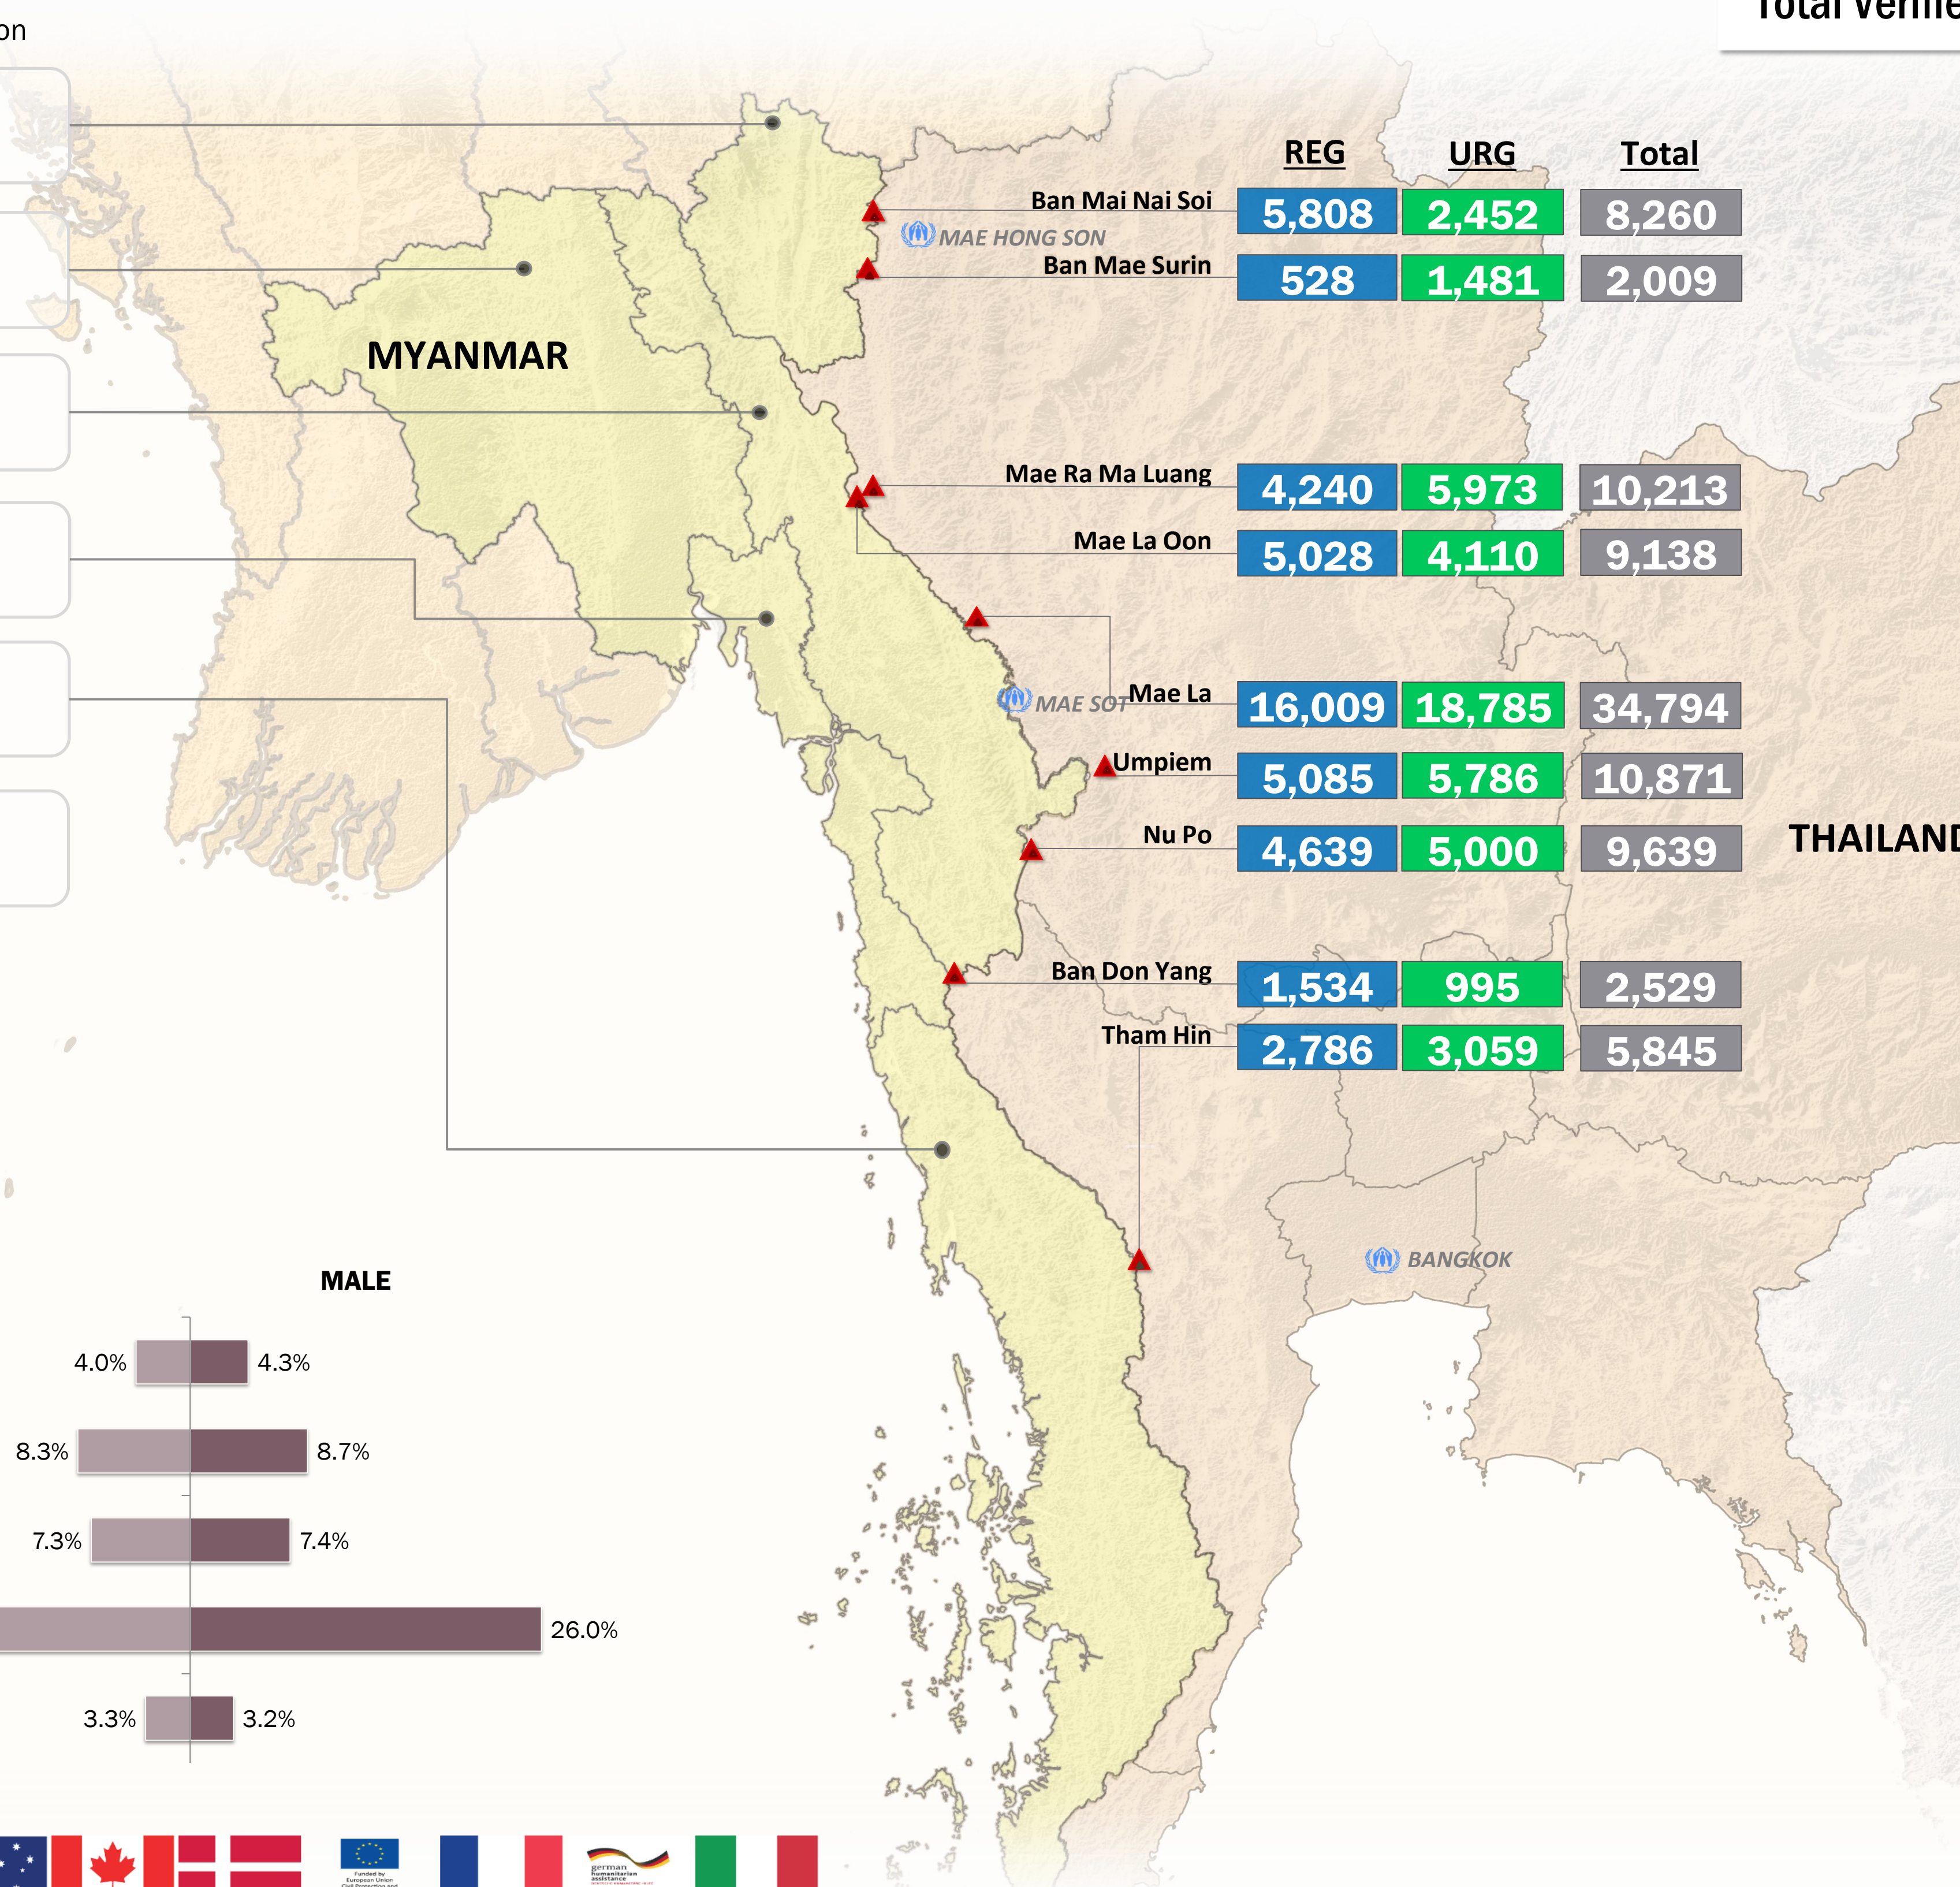

Main States/Regions of Origin

Based on registered refugee population

Total Verified Refugee Population* **93,298**

* Verification Exercise conducted from Jan-Apr 2015 and subsequent data changes to-date

Registered population **45,657**

Unregistered population **47,641**

Religion

Ethnicity

Age and Gender

Legend

- ▲ Temporary Shelter
- UNHCR Office

Regional funding and funding for Thailand was also received through private donations from Italy, Japan, the Republic of Korea, Spain, Sweden, Thailand, and the United States of America.

Source: UNHCR proGres database

For more information, visit: www.commonservice.info