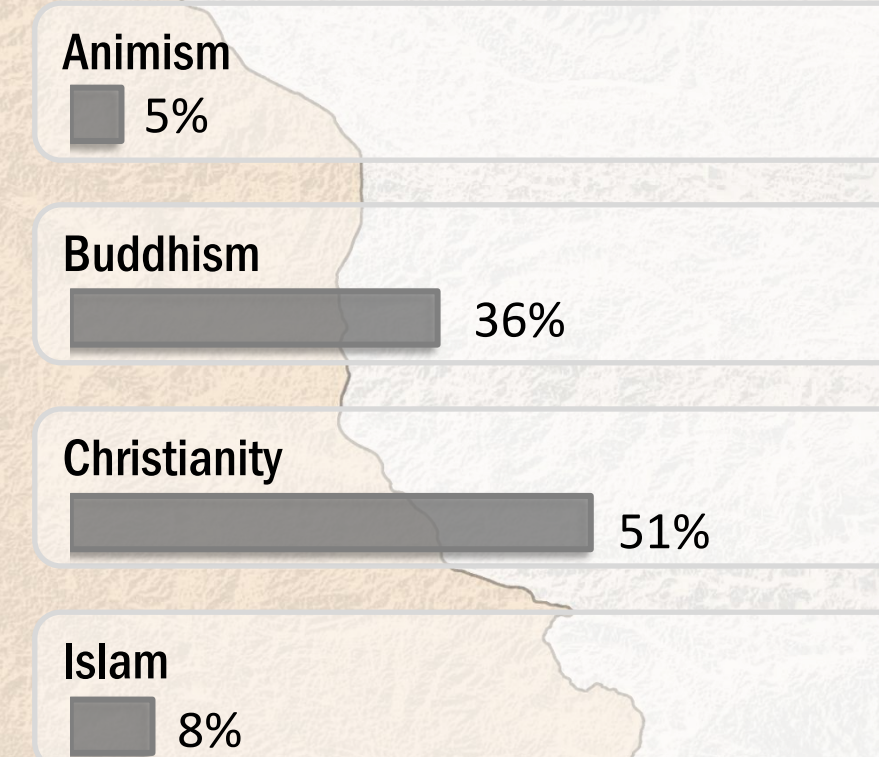

Main States/Regions of Origin

Based on registered refugee population

Total Verified Refugee Population* **93,298**

* Verification Exercise conducted from Jan-Apr 2015 and subsequent data changes to-date

Registered population **45,657**

Unregistered population **47,641**

Religion

Ethnicity

Age and Gender

Legend

- ▲ Temporary Shelter
- UNHCR Office

Regional funding and funding for Thailand was also received through private donations from Italy, Japan, the Republic of Korea, Spain, Sweden, Thailand, and the United States of America.