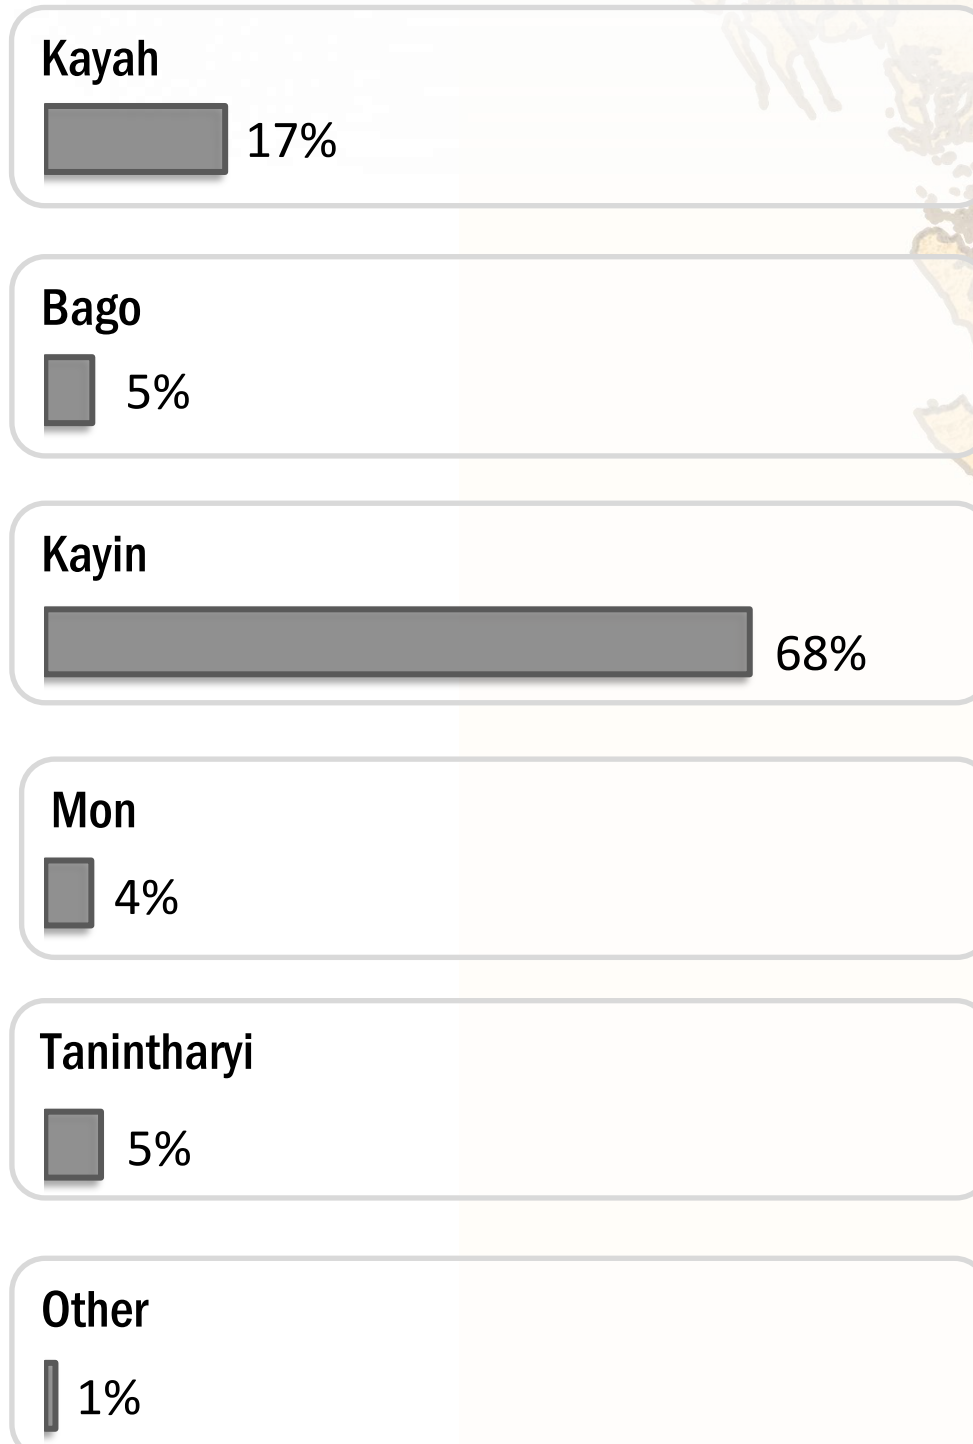

Main States/Regions of Origin

Based on registered refugee population

Total Verified Refugee Population* **93,298**

* Verification Exercise conducted from Jan-Apr 2015 and subsequent data changes to-date

Registered population **45,657**

Unregistered population **47,641**

Religion

Ethnicity

Age and Gender

Legend

- ▲ Temporary Shelter
- UNHCR Office

Regional funding and funding for Thailand was also received through private donations from Italy, Japan, the Republic of Korea, Spain, Sweden, Thailand, and the United States of America.