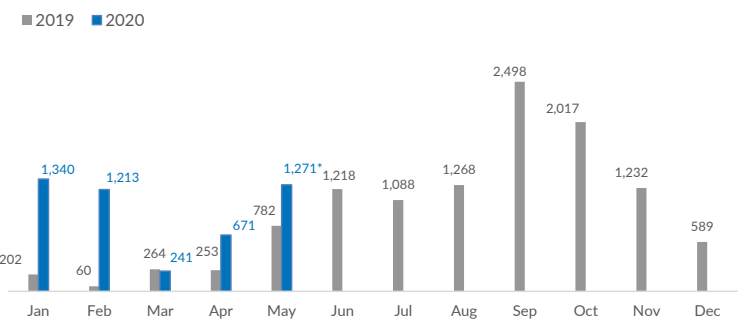

Arrivals per month