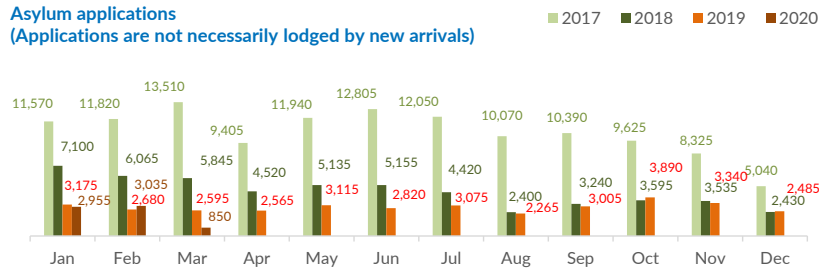

## Italy weekly snapshot - 24 May 2020

(The charts below are based on figures from the Italian Ministry of Interior and UNHCR estimates. All figures are provisional and subject to change)

|   |              |
|---|--------------|
| <b>Total arrivals (1 Jan - 24 May 2020):</b>      | <b>4,736</b> |
| Total arrivals (1 Jan - 24 May 2019):             | 1,441        |
| <b>Total arrivals 1 May - 24 May 2020</b>         | <b>1,271</b> |
| Total arrivals 1 May - 24 May 2019                | 662          |
| <b>Average daily arrivals in May 2020 so far:</b> | <b>53</b>    |
| Average daily arrivals in April 2020:             | 22           |

|   |            |
|---|------------|
| <b>Estimated # of arrivals during the last seven days</b> | <b>431</b> |
|---|------------|

(Based on arrivals or registration figures collected by UNHCR staff)

|                  |     |
|------------------|-----|
| Mon, 18 May 2020 | 2   |
| Tue, 19 May 2020 | 0   |
| Wed, 20 May 2020 | 137 |
| Thu, 21 May 2020 | 0   |
| Fri, 22 May 2020 | 1   |
| Sat, 23 May 2020 | 101 |
| Sun, 24 May 2020 | 190 |

Arrivals per month

\* (as of 24 May 2020)

Sea arrivals of last weeks

Asylum applications

(Applications are not necessarily lodged by new arrivals)

Sea arrivals by gender and age - Jan -Apr 2020

Most common sea arrival nationalities in Italy (comparison with previous month)

\* % of the monthly total

Estimated daily sea arrivals in 2020