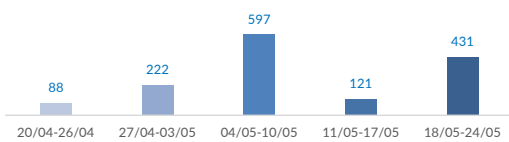

## Italy weekly snapshot - 24 May 2020

(The charts below are based on figures from the Italian Ministry of Interior and UNHCR estimates. All figures are provisional and subject to change)

|   |              |
|---|--------------|
| <b>Total arrivals (1 Jan - 24 May 2020):</b>      | <b>4,736</b> |
| Total arrivals (1 Jan - 24 May 2019):             | 1,441        |
| <b>Total arrivals 1 May - 24 May 2020</b>         | <b>1,271</b> |
| Total arrivals 1 May - 24 May 2019                | 662          |
| <b>Average daily arrivals in May 2020 so far:</b> | <b>53</b>    |
| Average daily arrivals in April 2020:             | 22           |

|   |            |
|---|------------|
| <b>Estimated # of arrivals during the last seven days</b> | <b>431</b> |
|---|------------|

(Based on arrivals or registration figures collected by UNHCR staff)

|                  |     |
|------------------|-----|
| Mon, 18 May 2020 | 2   |
| Tue, 19 May 2020 | 0   |
| Wed, 20 May 2020 | 137 |
| Thu, 21 May 2020 | 0   |
| Fri, 22 May 2020 | 1   |
| Sat, 23 May 2020 | 101 |
| Sun, 24 May 2020 | 190 |

Arrivals per month

\* (as of 24 May 2020)

Sea arrivals of last weeks

Asylum applications

(Applications are not necessarily lodged by new arrivals)

Sea arrivals by gender and age - Jan -Apr 2020

Most common sea arrival nationalities in Italy (comparison with previous month)