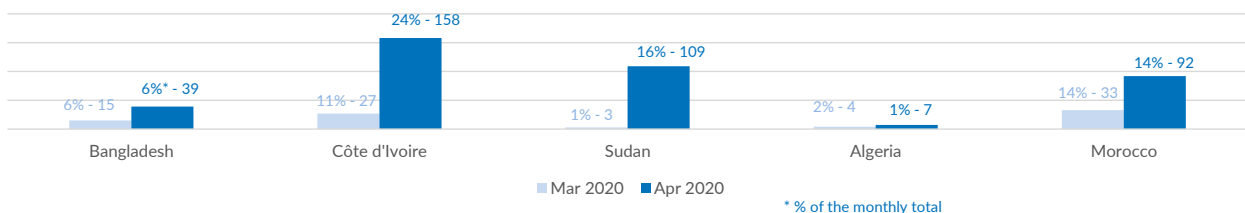

|   |            |
|---|------------|
| <b>Estimated # of arrivals during the last seven days</b> | <b>431</b> |
|---|------------|

(Based on arrivals or registration figures collected by UNHCR staff)

|                  |     |
|------------------|-----|
| Mon, 18 May 2020 | 2   |
| Tue, 19 May 2020 | 0   |
| Wed, 20 May 2020 | 137 |
| Thu, 21 May 2020 | 0   |
| Fri, 22 May 2020 | 1   |
| Sat, 23 May 2020 | 101 |
| Sun, 24 May 2020 | 190 |

Arrivals per month

\* (as of 24 May 2020)

Sea arrivals of last weeks

Asylum applications

(Applications are not necessarily lodged by new arrivals)

Sea arrivals by gender and age - Jan -Apr 2020

Most common sea arrival nationalities in Italy (comparison with previous month)

\* % of the monthly total

Estimated daily sea arrivals in 2020