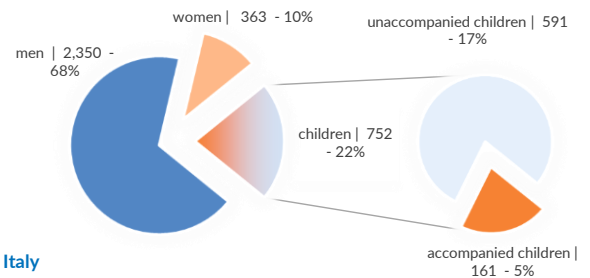

|   |            |
|---|------------|
| <b>Estimated # of arrivals during the last seven days</b> | <b>431</b> |
|---|------------|

(Based on arrivals or registration figures collected by UNHCR staff)

|                  |     |
|------------------|-----|
| Mon, 18 May 2020 | 2   |
| Tue, 19 May 2020 | 0   |
| Wed, 20 May 2020 | 137 |
| Thu, 21 May 2020 | 0   |
| Fri, 22 May 2020 | 1   |
| Sat, 23 May 2020 | 101 |
| Sun, 24 May 2020 | 190 |

Arrivals per month

\* (as of 24 May 2020)

Sea arrivals of last weeks

Asylum applications

(Applications are not necessarily lodged by new arrivals)

Sea arrivals by gender and age - Jan -Apr 2020

Most common sea arrival nationalities in Italy (comparison with previous month)