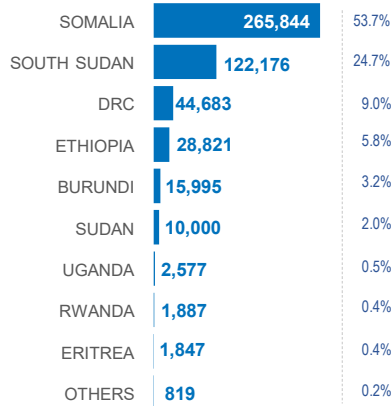

# 494,649

REGISTERED REFUGEES AND ASYLUM-SEEKERS

### HOST LOCATIONS

**84%**  
Living in camps

**16%**  
Living in urban areas

### COUNTRIES OF ORIGIN