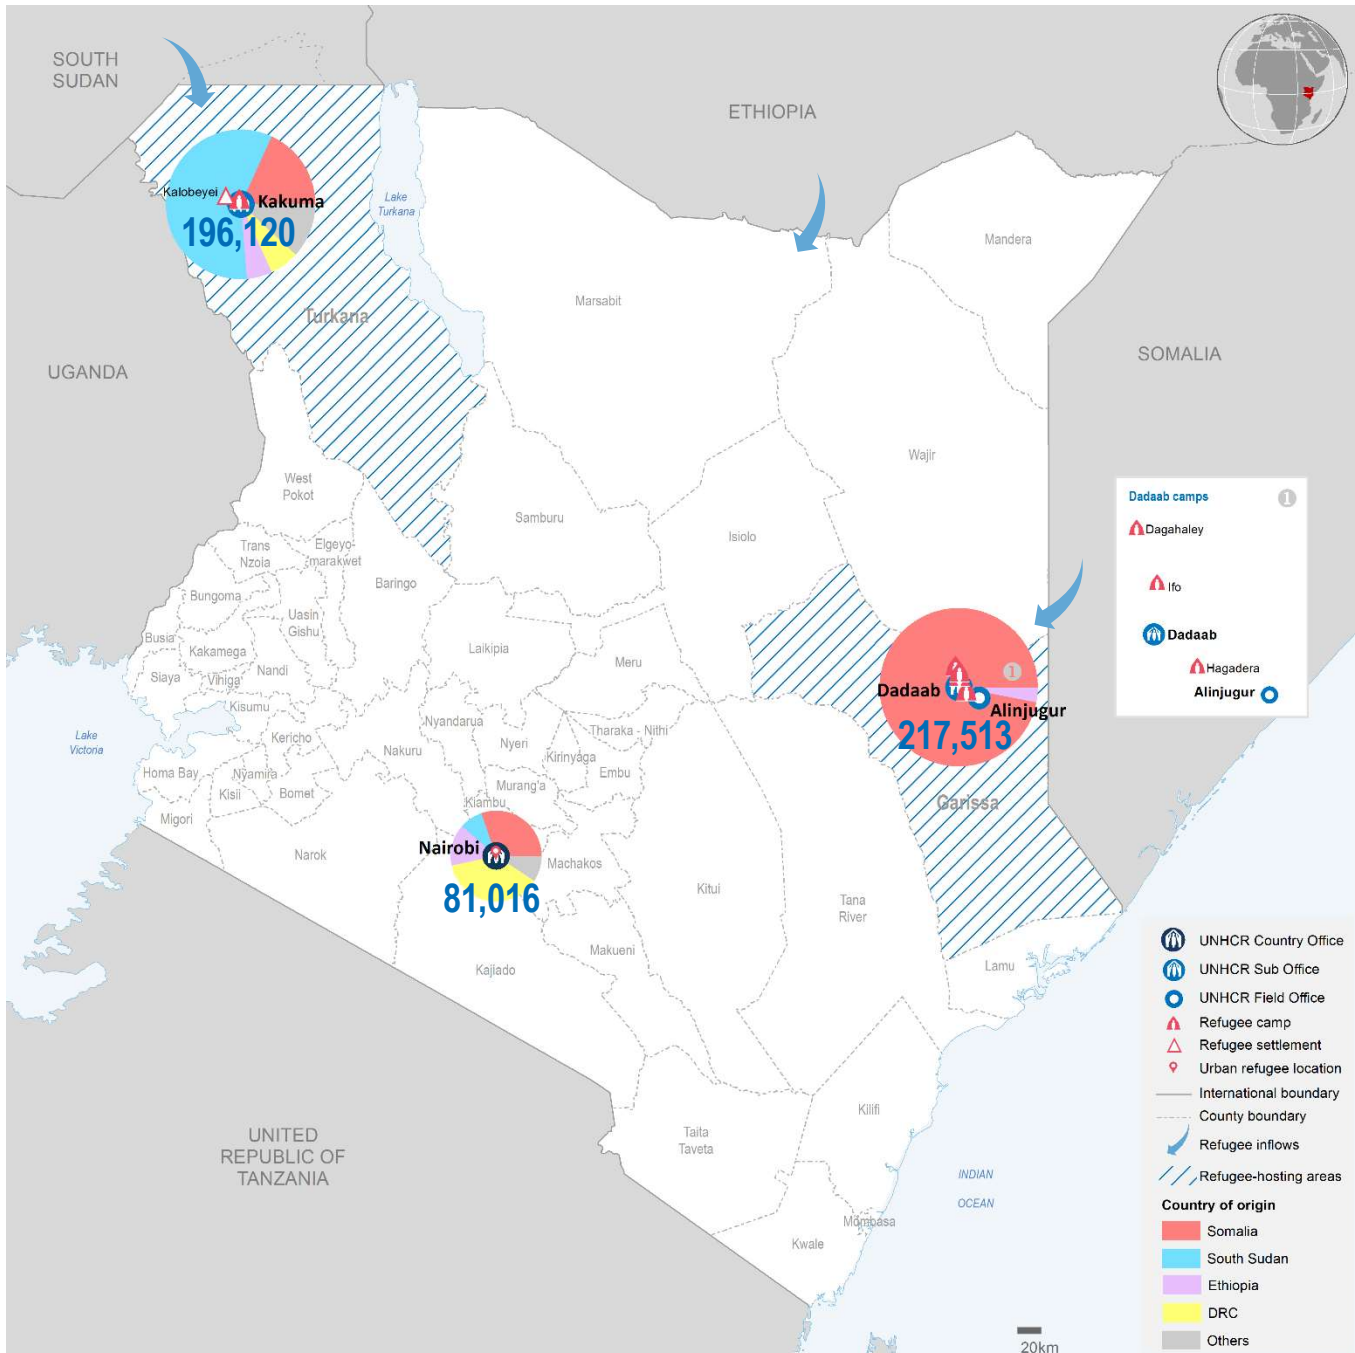

The boundaries and names shown and the designations used on this map do not imply official endorsement or acceptance by the United Nations.