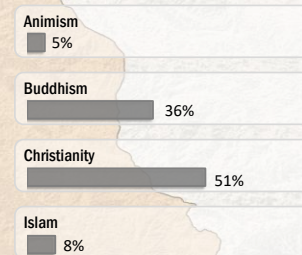

Main States/Regions of Origin

Based on registered refugee population

Total Verified Refugee Population*

93,355

* Verification Exercise conducted from Jan-Apr 2015 and subsequent data changes to-date

Registered population **45,705**

Unregistered population **47,650**

Religion

Ethnicity

Age and Gender

Legend

- ▲ Temporary Shelter
- UNHCR Office