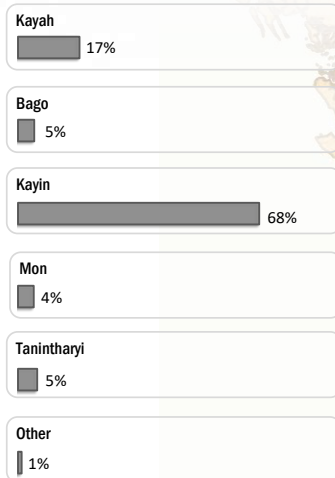

Main States/Regions of Origin

Based on registered refugee population

Total Verified Refugee Population*

93,355

* Verification Exercise conducted from Jan-Apr 2015 and subsequent data changes to-date

Registered population **45,705**

Unregistered population **47,650**

Religion

Ethnicity

Age and Gender

Legend

- ▲ Temporary Shelter
- UNHCR Office