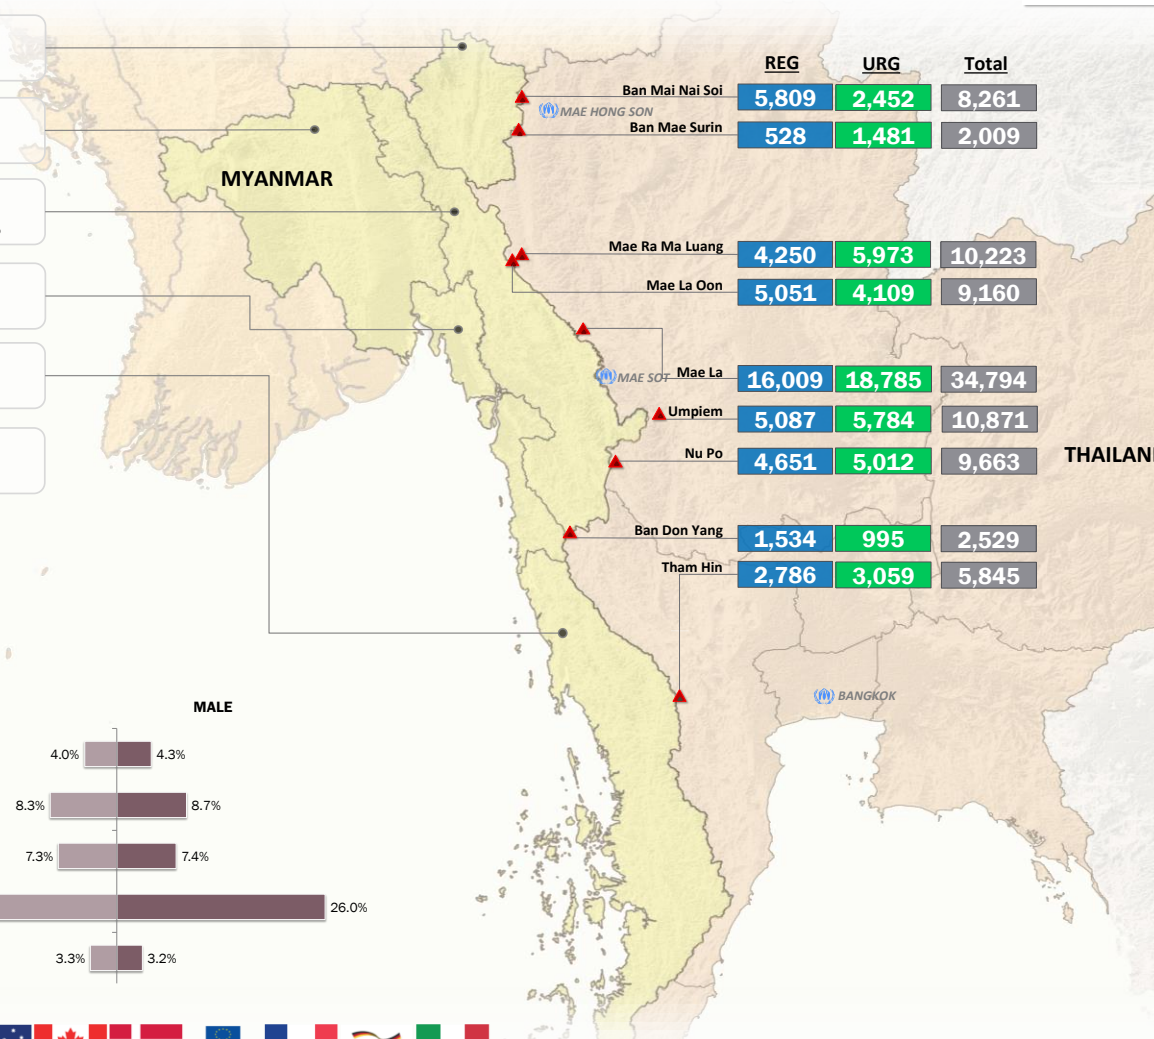

Main States/Regions of Origin

Based on registered refugee population

Total Verified Refugee Population*

93,355

* Verification Exercise conducted from Jan-Apr 2015 and subsequent data changes to-date

Registered population **45,705**

Unregistered population **47,650**

Religion

Ethnicity

Age and Gender

Legend

- ▲ Temporary Shelter
- UNHCR Office