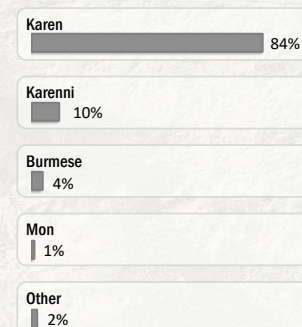

Main States/Regions of Origin

Based on registered refugee population

Total Verified Refugee Population*

93,355

* Verification Exercise conducted from Jan-Apr 2015 and subsequent data changes to-date

Registered population **45,705**

Unregistered population **47,650**

Religion

Ethnicity

Age and Gender

Legend

- ▲ Temporary Shelter
- UNHCR Office