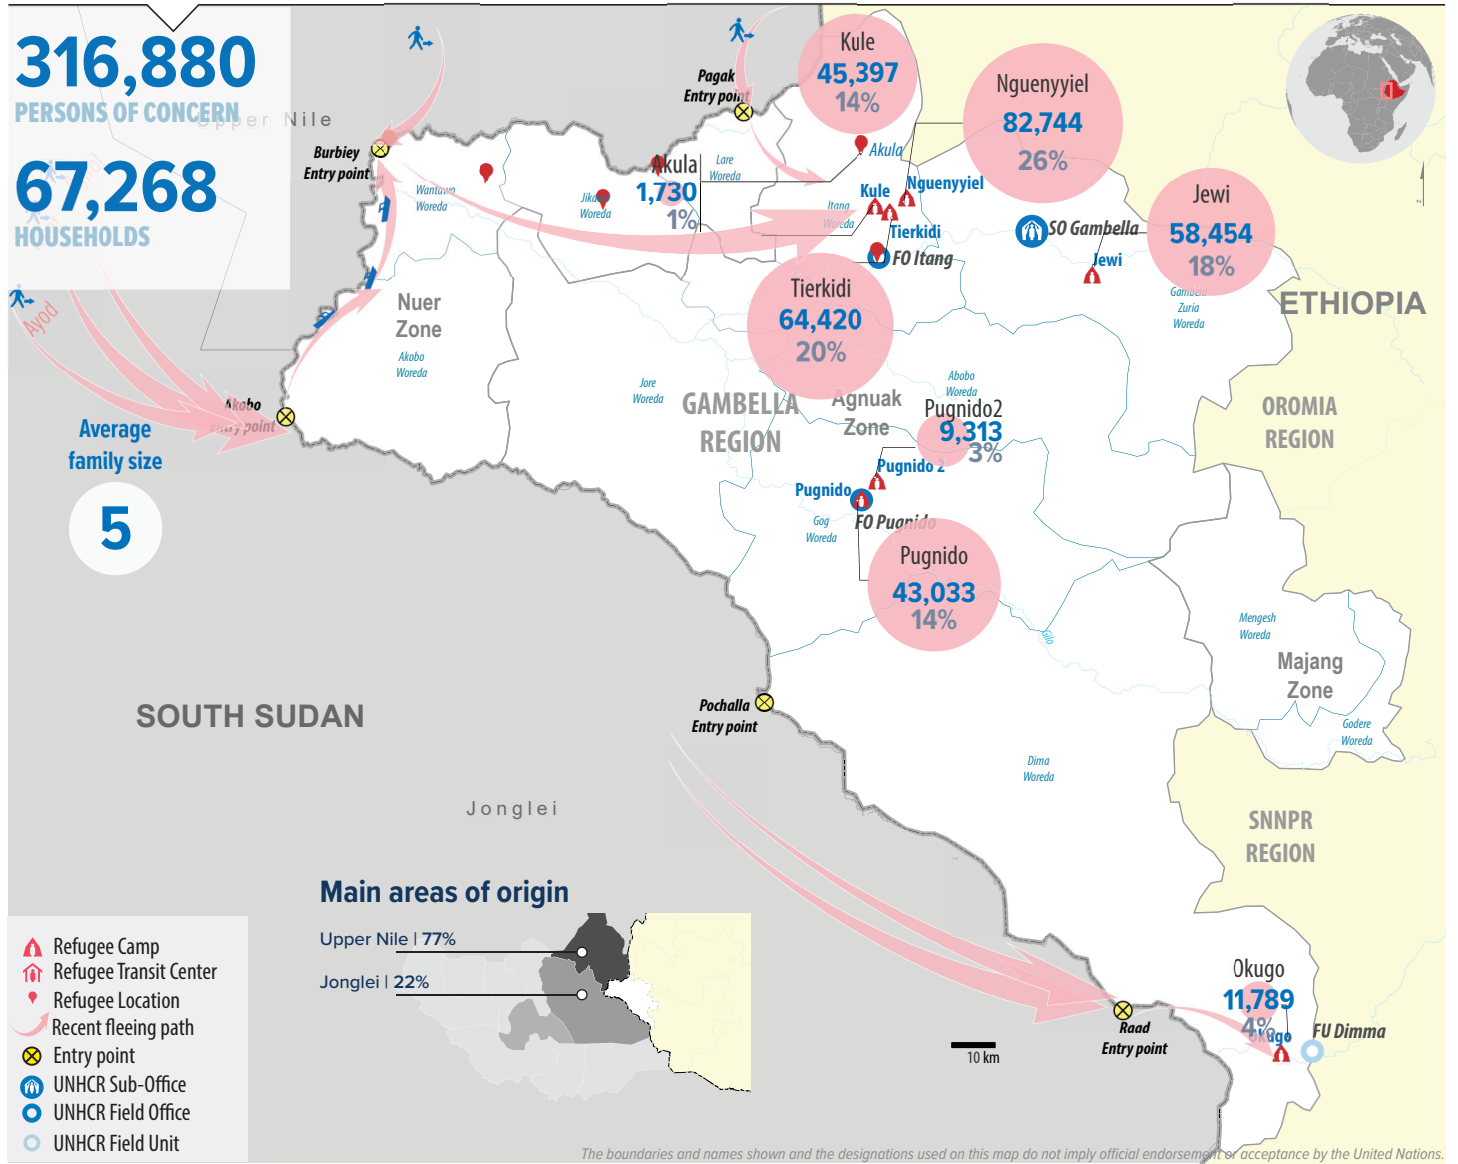

# SOUTH SUDAN SITUATION

Refugee population in Gambella region | as of 31 May 2020

## Age/Sex breakdown

## Arrivals