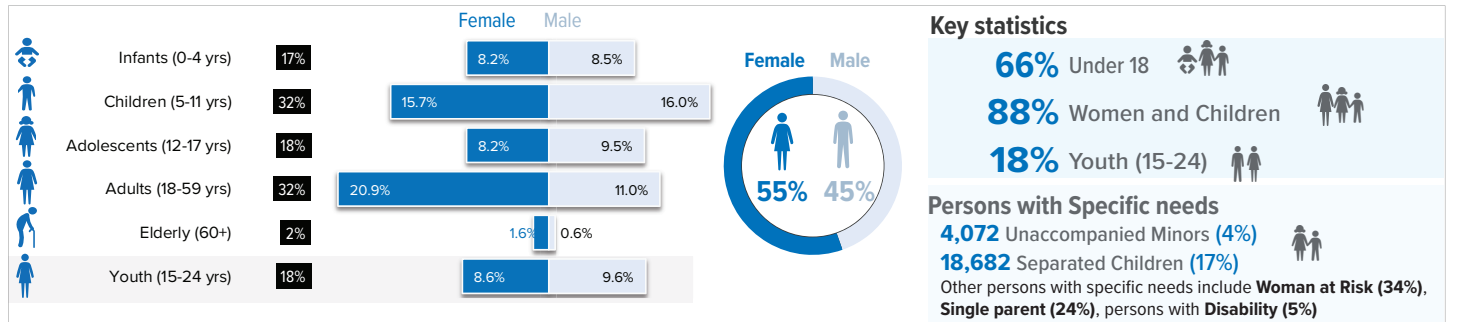

# SOUTH SUDAN SITUATION

Refugee population in Gambella region | as of 31 May 2020

## Age/Sex breakdown