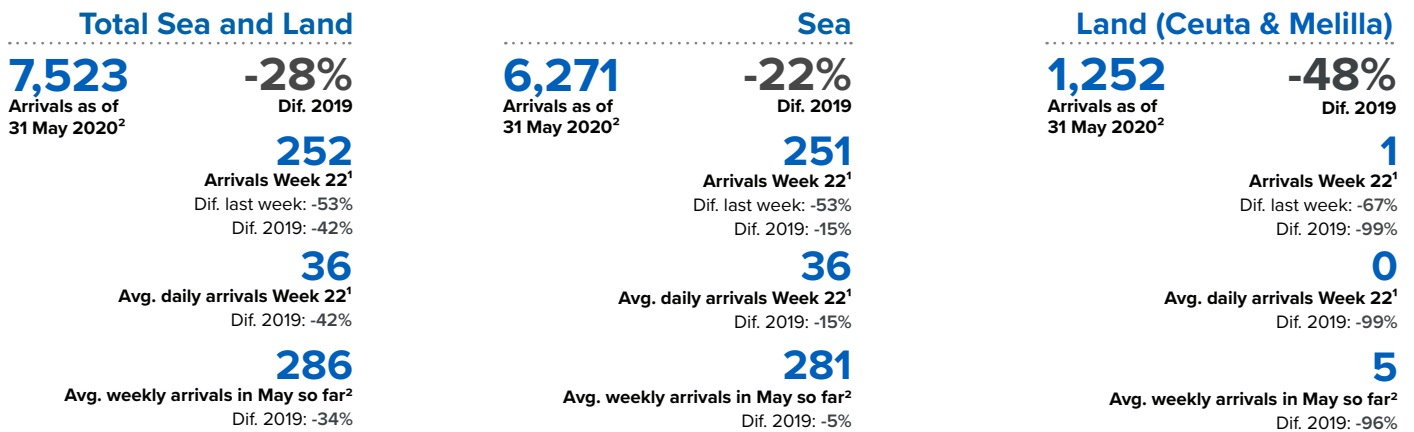

SPAIN Weekly snapshot - Week 22 (25 - 31 May 2020)

The charts below are based on figures from the Ministry of Interior and UNHCR estimates. All figures are provisional and subject to change

Refugees & migrants: sea and land arrivals in week 22¹

Sea and land arrivals during the last five weeks¹

Arrivals per month²

Most common nationalities, Jan - Mar 2020²

Demographic breakdown, Jan - Mar 2020²