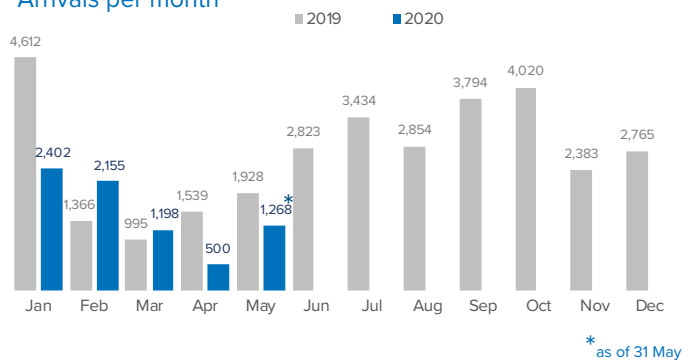

SPAIN Weekly snapshot - Week 22 (25 - 31 May 2020)

The charts below are based on figures from the Ministry of Interior and UNHCR estimates. All figures are provisional and subject to change

Refugees & migrants: sea and land arrivals in week 22¹

Sea and land arrivals during the last five weeks¹

Arrivals per month²

Most common nationalities, Jan - Mar 2020²

Demographic breakdown, Jan - Mar 2020²