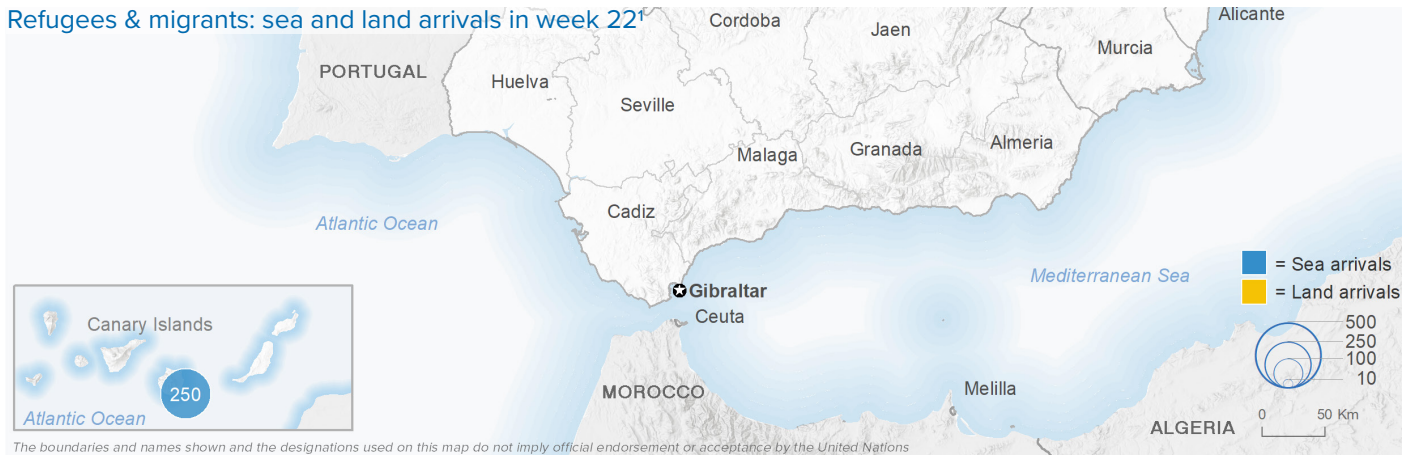

SPAIN Weekly snapshot - Week 22 (25 - 31 May 2020)

The charts below are based on figures from the Ministry of Interior and UNHCR estimates. All figures are provisional and subject to change

Refugees & migrants: sea and land arrivals in week 22¹

Sea and land arrivals during the last five weeks¹

Arrivals per month²

Most common nationalities, Jan - Mar 2020²

Demographic breakdown, Jan - Mar 2020²