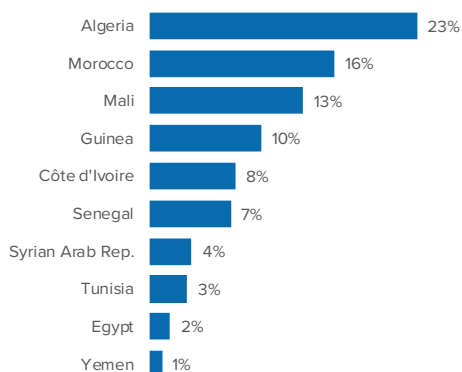

SPAIN Weekly snapshot - Week 22 (25 - 31 May 2020)

The charts below are based on figures from the Ministry of Interior and UNHCR estimates. All figures are provisional and subject to change

Refugees & migrants: sea and land arrivals in week 22¹

Sea and land arrivals during the last five weeks¹

Arrivals per month²

Most common nationalities, Jan - Mar 2020²

Demographic breakdown, Jan - Mar 2020²