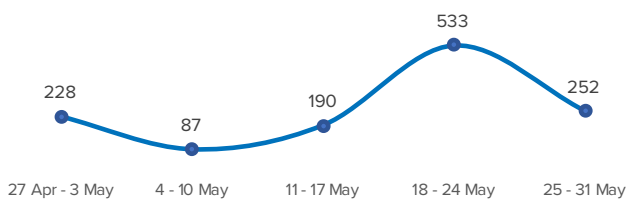

SPAIN Weekly snapshot - Week 22 (25 - 31 May 2020)

The charts below are based on figures from the Ministry of Interior and UNHCR estimates. All figures are provisional and subject to change

Refugees & migrants: sea and land arrivals in week 22¹

Sea and land arrivals during the last five weeks¹

Arrivals per month²

Most common nationalities, Jan - Mar 2020²

Demographic breakdown, Jan - Mar 2020²