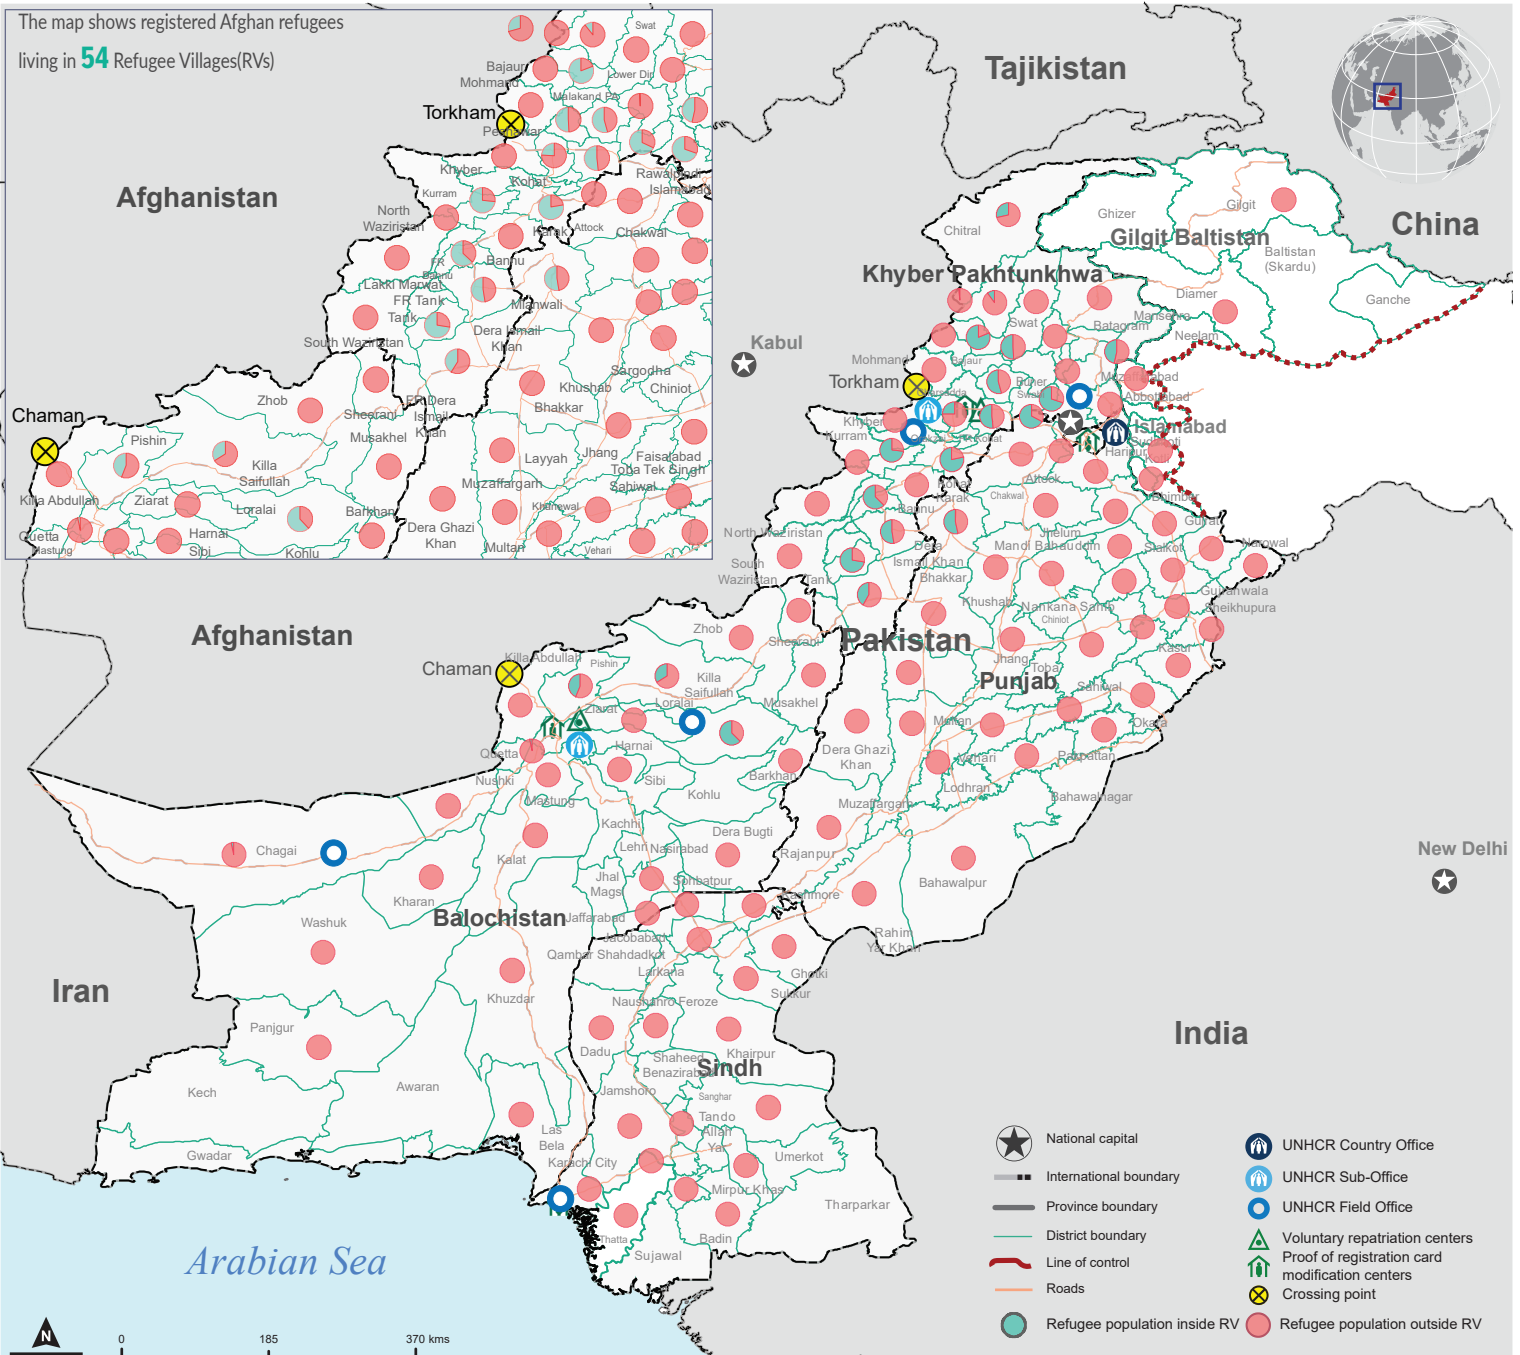

1.42 MILLION
TOTAL REGISTERED
AFGHAN REFUGEES

444,726
REGISTERED IN REFUGEE VILLAGES

975,947
REGISTERED OUTSIDE REFUGEE VILLAGES

AGE AND GENDER COMPOSITION

REGISTERED REFUGEES BY LOCATION (%)

REGISTERED REFUGEES BY LOCATION (Urban/ RVs)

■ (69%) Outside refugee villages ■ (31%) Refugee villages

The boundaries and names shown and the designations used on this map do not imply official endorsement or acceptance by the United Nations. Dotted line represents approximately the Line of Control in Jammu and Kashmir agreed upon by India and Pakistan. The final status of Jammu and Kashmir has not yet been agreed upon by the parties. Creation date: 14 March 2020 Sources: Afghan National Registration (ANR) Database, UNHCR. More information available on UNHCR: data portal, <https://data2.unhcr.org/en/country/pak>, Feedback: abdulsa@unhcr.org, zahoor@unhcr.org