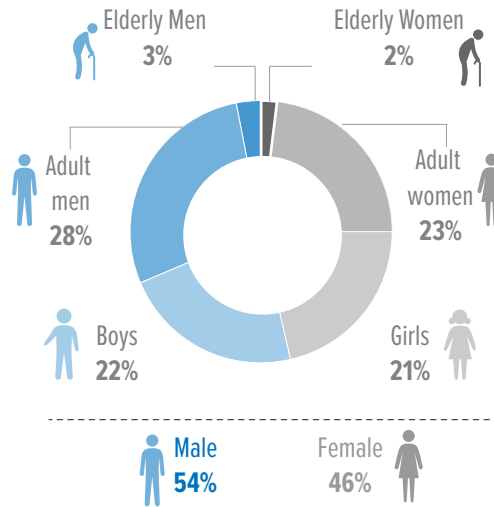

1.42 MILLION
TOTAL REGISTERED
AFGHAN REFUGEES

444,726
REGISTERED IN REFUGEE VILLAGES

975,947
REGISTERED OUTSIDE REFUGEE VILLAGES

AGE AND GENDER COMPOSITION

REGISTERED REFUGEES BY LOCATION (%)

REGISTERED REFUGEES BY LOCATION (Urban/ RVs)

■ (69%) Outside refugee villages ■ (31%) Refugee villages

The boundaries and names shown and the designations used on this map do not imply official endorsement or acceptance by the United Nations. Dotted line represents approximately the Line of Control in Jammu and Kashmir agreed upon by India and Pakistan. The final status of Jammu and Kashmir has not yet been agreed upon by the parties. Creation date: 14 March 2020 Sources: Afghan National Registration (ANR) Database, UNHCR. More information available on UNHCR: data portal, <https://data2.unhcr.org/en/country/pak>, Feedback: abdulsa@unhcr.org, zahoor@unhcr.org