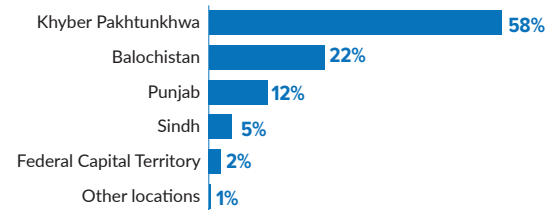

1.42 MILLION
TOTAL REGISTERED
AFGHAN REFUGEES

444,726
REGISTERED IN REFUGEE VILLAGES

975,947
REGISTERED OUTSIDE REFUGEE VILLAGES

AGE AND GENDER COMPOSITION

REGISTERED REFUGEES BY LOCATION (%)

REGISTERED REFUGEES BY LOCATION (Urban/ RVs)

■ (69%) Outside refugee villages ■ (31%) Refugee villages

The boundaries and names shown and the designations used on this map do not imply official endorsement or acceptance by the United Nations. Dotted line represents approximately the Line of Control in Jammu and Kashmir agreed upon by India and Pakistan. The final status of Jammu and Kashmir has not yet been agreed upon by the parties. Creation date: 14 March 2020 Sources: Afghan National Registration (ANR) Database, UNHCR. More information available on UNHCR: data portal, <https://data2.unhcr.org/en/country/pak>, Feedback: abdulsa@unhcr.org, zahoor@unhcr.org