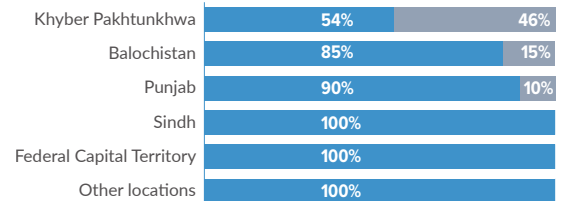

1.42 MILLION
TOTAL REGISTERED
AFGHAN REFUGEES

444,726
REGISTERED IN REFUGEE VILLAGES

975,947
REGISTERED OUTSIDE REFUGEE VILLAGES

AGE AND GENDER COMPOSITION

REGISTERED REFUGEES BY LOCATION (%)

REGISTERED REFUGEES BY LOCATION (Urban/ RVs)

■ (69%) Outside refugee villages ■ (31%) Refugee villages

The boundaries and names shown and the designations used on this map do not imply official endorsement or acceptance by the United Nations. Dotted line represents approximately the Line of Control in Jammu and Kashmir agreed upon by India and Pakistan. The final status of Jammu and Kashmir has not yet been agreed upon by the parties. Creation date: 14 March 2020 Sources: Afghan National Registration (ANR) Database, UNHCR. More information available on UNHCR: data portal, <https://data2.unhcr.org/en/country/pak>, Feedback: abdulsa@unhcr.org, zahoor@unhcr.org