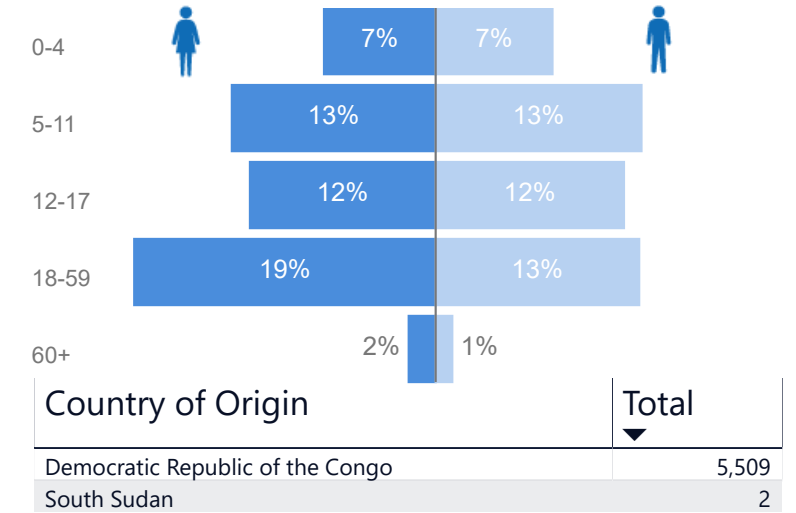

Uganda - Refugee Statistics May 2020 - Lobule

Total Population

5,511

Total Households

890

Total Refugees

5,511

Total Asylum-Seekers

53%

2,929

Youth 15-24

25%

1,401

Zones

| Level3 | HHs | Individuals |
|--------|-----|-------------|
| Zone B | 448 | 2,737 |
| Zone A | 442 | 2,700 |

Age & Gender Breakdown

New Registration by Month

Occupation

* Age is between 18 - 59 years for Occupation

Specific Needs - Top 7