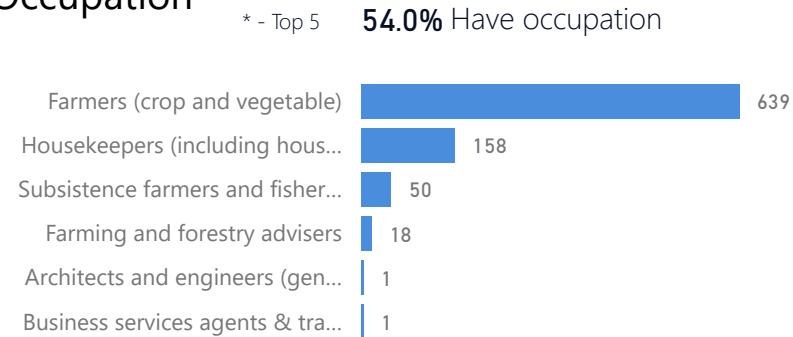

53%

2,929

Youth 15-24

25%

1,401

Zones

| Level3 | HHs | Individuals |
|--------|-----|-------------|
| Zone B | 448 | 2,737 |
| Zone A | 442 | 2,700 |

Age & Gender Breakdown

New Registration by Month

Occupation

* Age is between 18 - 59 years for Occupation

Specific Needs - Top 7