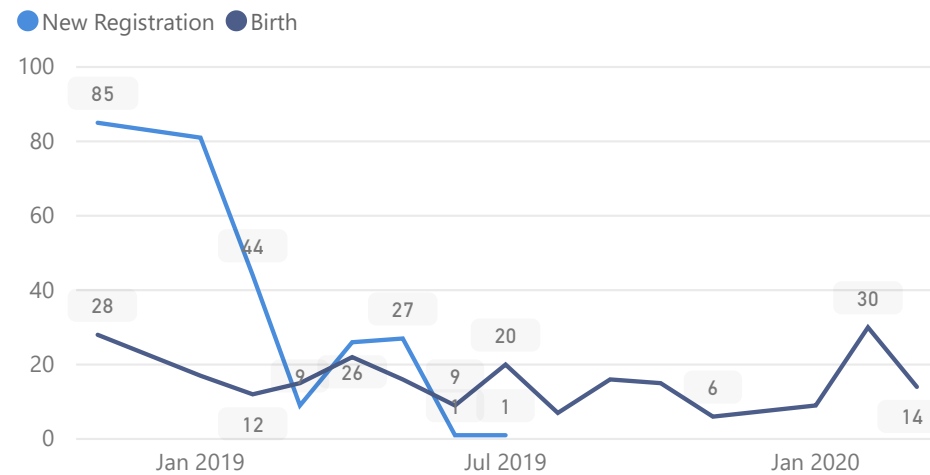

53%

2,929

Youth 15-24

25%

1,401

Zones

| Level3 | HHs | Individuals |
|--------|-----|-------------|
| Zone B | 448 | 2,737 |
| Zone A | 442 | 2,700 |

Age & Gender Breakdown

New Registration by Month

Occupation

* Age is between 18 - 59 years for Occupation

Specific Needs - Top 7