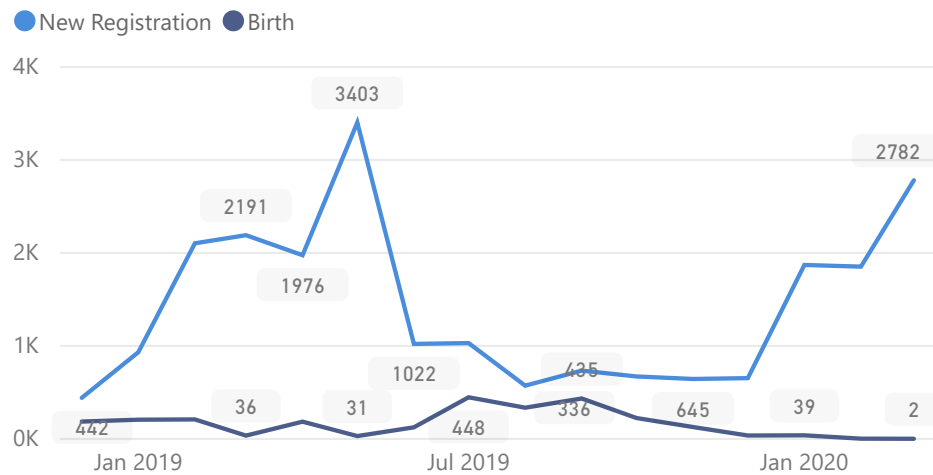

## Zones

| Level3   | HHs    | Individuals |
|----------|--------|-------------|
| Zone Vii | 11,947 | 39,172      |
| Zone Vi  | 6,736  | 27,169      |
| Zone I   | 2,541  | 13,181      |
| Zone Ii  | 3,189  | 12,943      |
| Zone V   | 2,207  | 12,710      |
| Zone Iv  | 2,769  | 10,779      |
| Zone Iii | 1,058  | 4,700       |

## Occupation

\* Age is between 18 - 59 years for Occupation