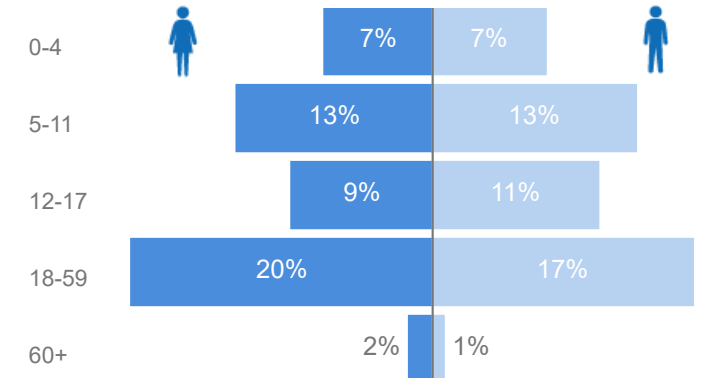

Uganda - Refugee Statistics May 2020 - Rhino

Total Population

120,164

Total Households

30,341

Women and Children

82%

98,678

Elderly

2%

2,754

Total Refugees

120,142

Total Asylum-Seekers

22

Female

51%

60,825

Youth 15-24

26%

31,438

Zones

Level3	HHs	Individuals
Zone Vii	11,947	39,172
Zone Vi	6,736	27,169
Zone I	2,541	13,181
Zone Ii	3,189	12,943
Zone V	2,207	12,710
Zone Iv	2,769	10,779
Zone Iii	1,058	4,700

Age & Gender Breakdown