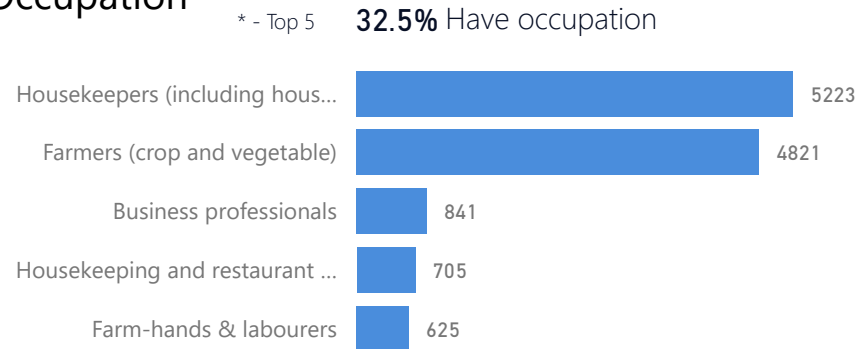

## Age & Gender Breakdown

| Country of Origin                | Total   |
|----------------------------------|---------|
| South Sudan                      | 116,280 |
| Democratic Republic of the Congo | 2,979   |
| Sudan                            | 799     |
| Rwanda                           | 47      |
| Burundi                          | 24      |
| Central African Republic         | 12      |
| Kenya                            | 10      |

## Occupation

\* Age is between 18 - 59 years for Occupation