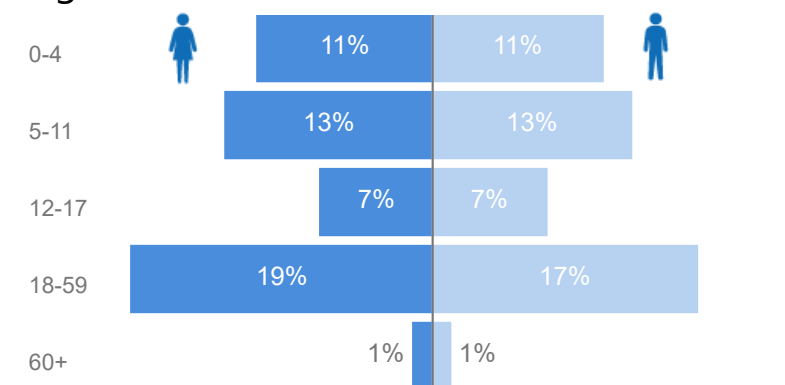

2%

1,722

Youth 15-24

16%

11,393

New Registration by Month

● New Registration ● Birth

Zones

Occupation

* - Top 5 **63.2%** Have occupation

* Age is between 18 - 59 years for Occupation

Age & Gender Breakdown

Country of Origin	Total
Democratic Republic of the Congo	72,310
Rwanda	167
South Sudan	123
Burundi	54
Kenya	6
Central African Republic	3
Eritrea	1
Senegal	1
Senegal	1