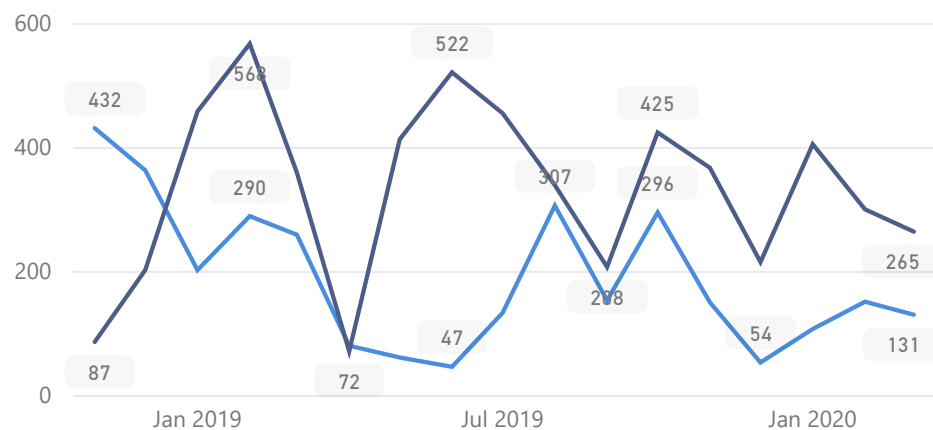

Uganda - Refugee Statistics May 2020 - Rwamwanja

Total Population

72,666

Total Refugees

72,032

Total Households

18,255

Total Asylum-Seekers

2%

1,722

Youth 15-24

16%

11,393

New Registration by Month

● New Registration ● Birth

Zones

Occupation

* - Top 5 **63.2%** Have occupation

* Age is between 18 - 59 years for Occupation

Age & Gender Breakdown

Country of Origin	Total
Democratic Republic of the Congo	72,310
Rwanda	167
South Sudan	123
Burundi	54
Kenya	6
Central African Republic	3
Eritrea	1
Senegal	1
Senegal	1