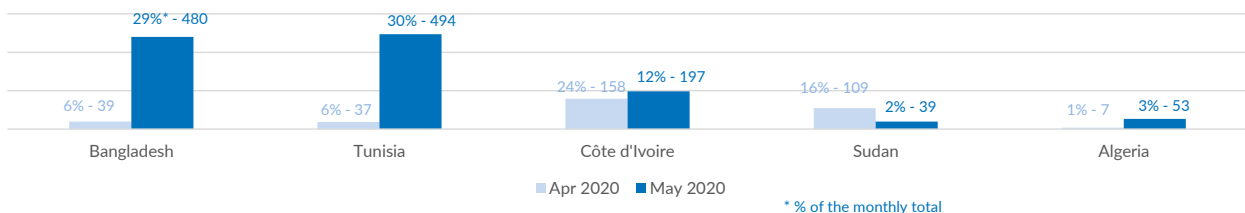

Estimated # of arrivals during the last seven days	353
---	------------

(Based on arrivals or registration figures collected by UNHCR staff)

Mon, 01 Jun 2020	36
Tue, 02 Jun 2020	144
Wed, 03 Jun 2020	44
Thu, 04 Jun 2020	103
Fri, 05 Jun 2020	0
Sat, 06 Jun 2020	0
Sun, 07 Jun 2020	26

Arrivals per month

* (as of 07 Jun 2020)

Sea arrivals of last weeks

Asylum applications

(Applications are not necessarily lodged by new arrivals)

Sea arrivals by gender and age - Jan -May 2020

Most common sea arrival nationalities in Italy (comparison with previous month)

* % of the monthly total

Estimated daily sea arrivals in 2020