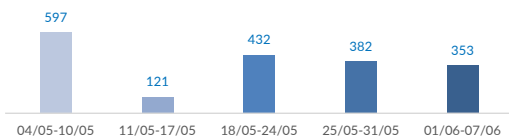

Italy weekly snapshot - 07 Jun 2020

(The charts below are based on figures from the Italian Ministry of Interior and UNHCR estimates. All figures are provisional and subject to change)

Total arrivals (1 Jan - 07 Jun 2020):	5,472
Total arrivals (1 Jan - 07 Jun 2019):	1,823
Total arrivals 1 Jun - 07 Jun 2020	353
Total arrivals 1 Jun - 07 Jun 2019	464
Average daily arrivals in June 2020 so far:	50
Average daily arrivals in May 2020:	53

Estimated # of arrivals during the last seven days	353
---	------------

(Based on arrivals or registration figures collected by UNHCR staff)

Mon, 01 Jun 2020	36
Tue, 02 Jun 2020	144
Wed, 03 Jun 2020	44
Thu, 04 Jun 2020	103
Fri, 05 Jun 2020	0
Sat, 06 Jun 2020	0
Sun, 07 Jun 2020	26

Arrivals per month

* (as of 07 Jun 2020)

Sea arrivals of last weeks

Asylum applications

(Applications are not necessarily lodged by new arrivals)

Sea arrivals by gender and age - Jan -May 2020

Most common sea arrival nationalities in Italy (comparison with previous month)