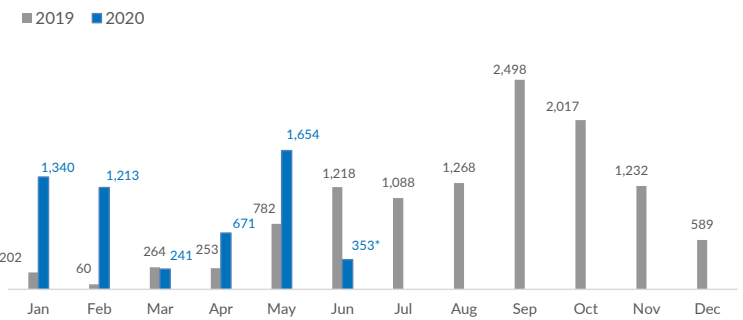

Arrivals per month