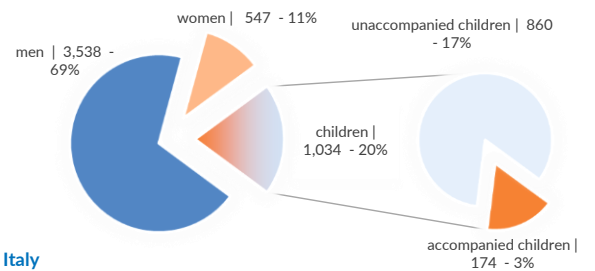

Estimated # of arrivals during the last seven days	353
---	------------

(Based on arrivals or registration figures collected by UNHCR staff)

Mon, 01 Jun 2020	36
Tue, 02 Jun 2020	144
Wed, 03 Jun 2020	44
Thu, 04 Jun 2020	103
Fri, 05 Jun 2020	0
Sat, 06 Jun 2020	0
Sun, 07 Jun 2020	26

Arrivals per month

* (as of 07 Jun 2020)

Sea arrivals of last weeks

Asylum applications

(Applications are not necessarily lodged by new arrivals)

Sea arrivals by gender and age - Jan -May 2020

Most common sea arrival nationalities in Italy (comparison with previous month)