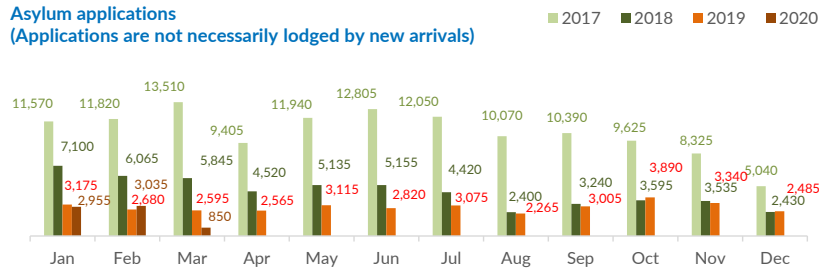

Italy weekly snapshot - 07 Jun 2020

(The charts below are based on figures from the Italian Ministry of Interior and UNHCR estimates. All figures are provisional and subject to change)

Total arrivals (1 Jan - 07 Jun 2020):	5,472
Total arrivals (1 Jan - 07 Jun 2019):	1,823
Total arrivals 1 Jun - 07 Jun 2020	353
Total arrivals 1 Jun - 07 Jun 2019	464
Average daily arrivals in June 2020 so far:	50
Average daily arrivals in May 2020:	53

Estimated # of arrivals during the last seven days	353
---	------------

(Based on arrivals or registration figures collected by UNHCR staff)

Mon, 01 Jun 2020	36
Tue, 02 Jun 2020	144
Wed, 03 Jun 2020	44
Thu, 04 Jun 2020	103
Fri, 05 Jun 2020	0
Sat, 06 Jun 2020	0
Sun, 07 Jun 2020	26

Arrivals per month

* (as of 07 Jun 2020)

Sea arrivals of last weeks

Asylum applications

(Applications are not necessarily lodged by new arrivals)

Sea arrivals by gender and age - Jan -May 2020

Most common sea arrival nationalities in Italy (comparison with previous month)

* % of the monthly total

Estimated daily sea arrivals in 2020