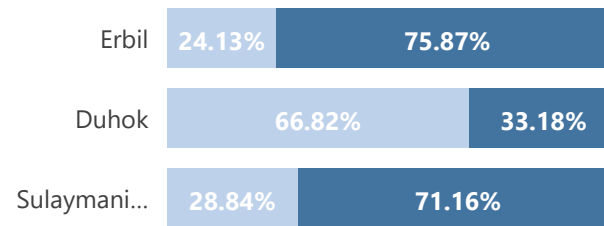

Camp and Urban Population

Population Trend

Governorate	Individuals	Household	% of Total
Erbil	124,572	39,361	50.38%
Erbil Urban	94,519	32,457	38.23%
Darashakran Camp	11,662	2,564	4.72%
Qushtappa Camp	8,307	1,989	3.36%
Kawergosk Camp	7,779	1,861	3.15%
Basirma Camp	2,305	490	0.93%
Duhok	88,328	23,956	35.72%
Domiz Camp	30,794	7,441	12.45%
Duhok Urban	29,305	9,167	11.85%
Domiz Camp 2	10,617	2,507	4.29%
Gawilan Camp	9,999	2,468	4.04%
Bardarash Camp	6,544	2,103	2.65%
Akre Settlement	1,069	270	0.43%
Sulaymaniyah	31,307	10,058	12.66%
Sulaymaniyah Urban	22,279	7,873	9.01%
Arbat Camp	9,028	2,185	3.65%
Other	3,040	1,296	1.23%
Other Urban Locations	3,040	1,296	1.23%
Total	247,247	74,671	100.00%