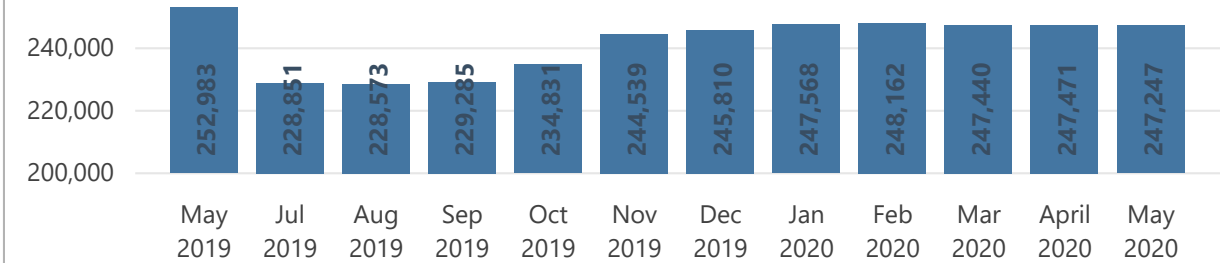

Camp and Urban Population

Population Trend

Governorate	Individuals	Household	% of Total
Erbil	124,572	39,361	50.38%
Erbil Urban	94,519	32,457	38.23%
Darashakran Camp	11,662	2,564	4.72%
Qushtappa Camp	8,307	1,989	3.36%
Kawergosk Camp	7,779	1,861	3.15%
Basirma Camp	2,305	490	0.93%
Duhok	88,328	23,956	35.72%
Domiz Camp	30,794	7,441	12.45%
Duhok Urban	29,305	9,167	11.85%
Domiz Camp 2	10,617	2,507	4.29%
Gawilan Camp	9,999	2,468	4.04%
Bardarash Camp	6,544	2,103	2.65%
Akre Settlement	1,069	270	0.43%
Sulaymaniyah	31,307	10,058	12.66%
Sulaymaniyah Urban	22,279	7,873	9.01%
Arbat Camp	9,028	2,185	3.65%
Other	3,040	1,296	1.23%
Other Urban Locations	3,040	1,296	1.23%
Total	247,247	74,671	100.00%