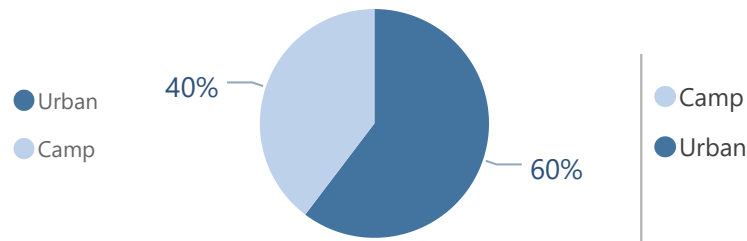

Camp and Urban Population

Population Trend

Governorate	Individuals	Household	% of Total
Erbil	124,572	39,361	50.38%
Erbil Urban	94,519	32,457	38.23%
Darashakran Camp	11,662	2,564	4.72%
Qushtappa Camp	8,307	1,989	3.36%
Kawergosk Camp	7,779	1,861	3.15%
Basirma Camp	2,305	490	0.93%
Duhok	88,328	23,956	35.72%
Domiz Camp	30,794	7,441	12.45%
Duhok Urban	29,305	9,167	11.85%
Domiz Camp 2	10,617	2,507	4.29%
Gawilan Camp	9,999	2,468	4.04%
Bardarash Camp	6,544	2,103	2.65%
Akre Settlement	1,069	270	0.43%
Sulaymaniyah	31,307	10,058	12.66%
Sulaymaniyah Urban	22,279	7,873	9.01%
Arbat Camp	9,028	2,185	3.65%
Other	3,040	1,296	1.23%
Other Urban Locations	3,040	1,296	1.23%
Total	247,247	74,671	100.00%