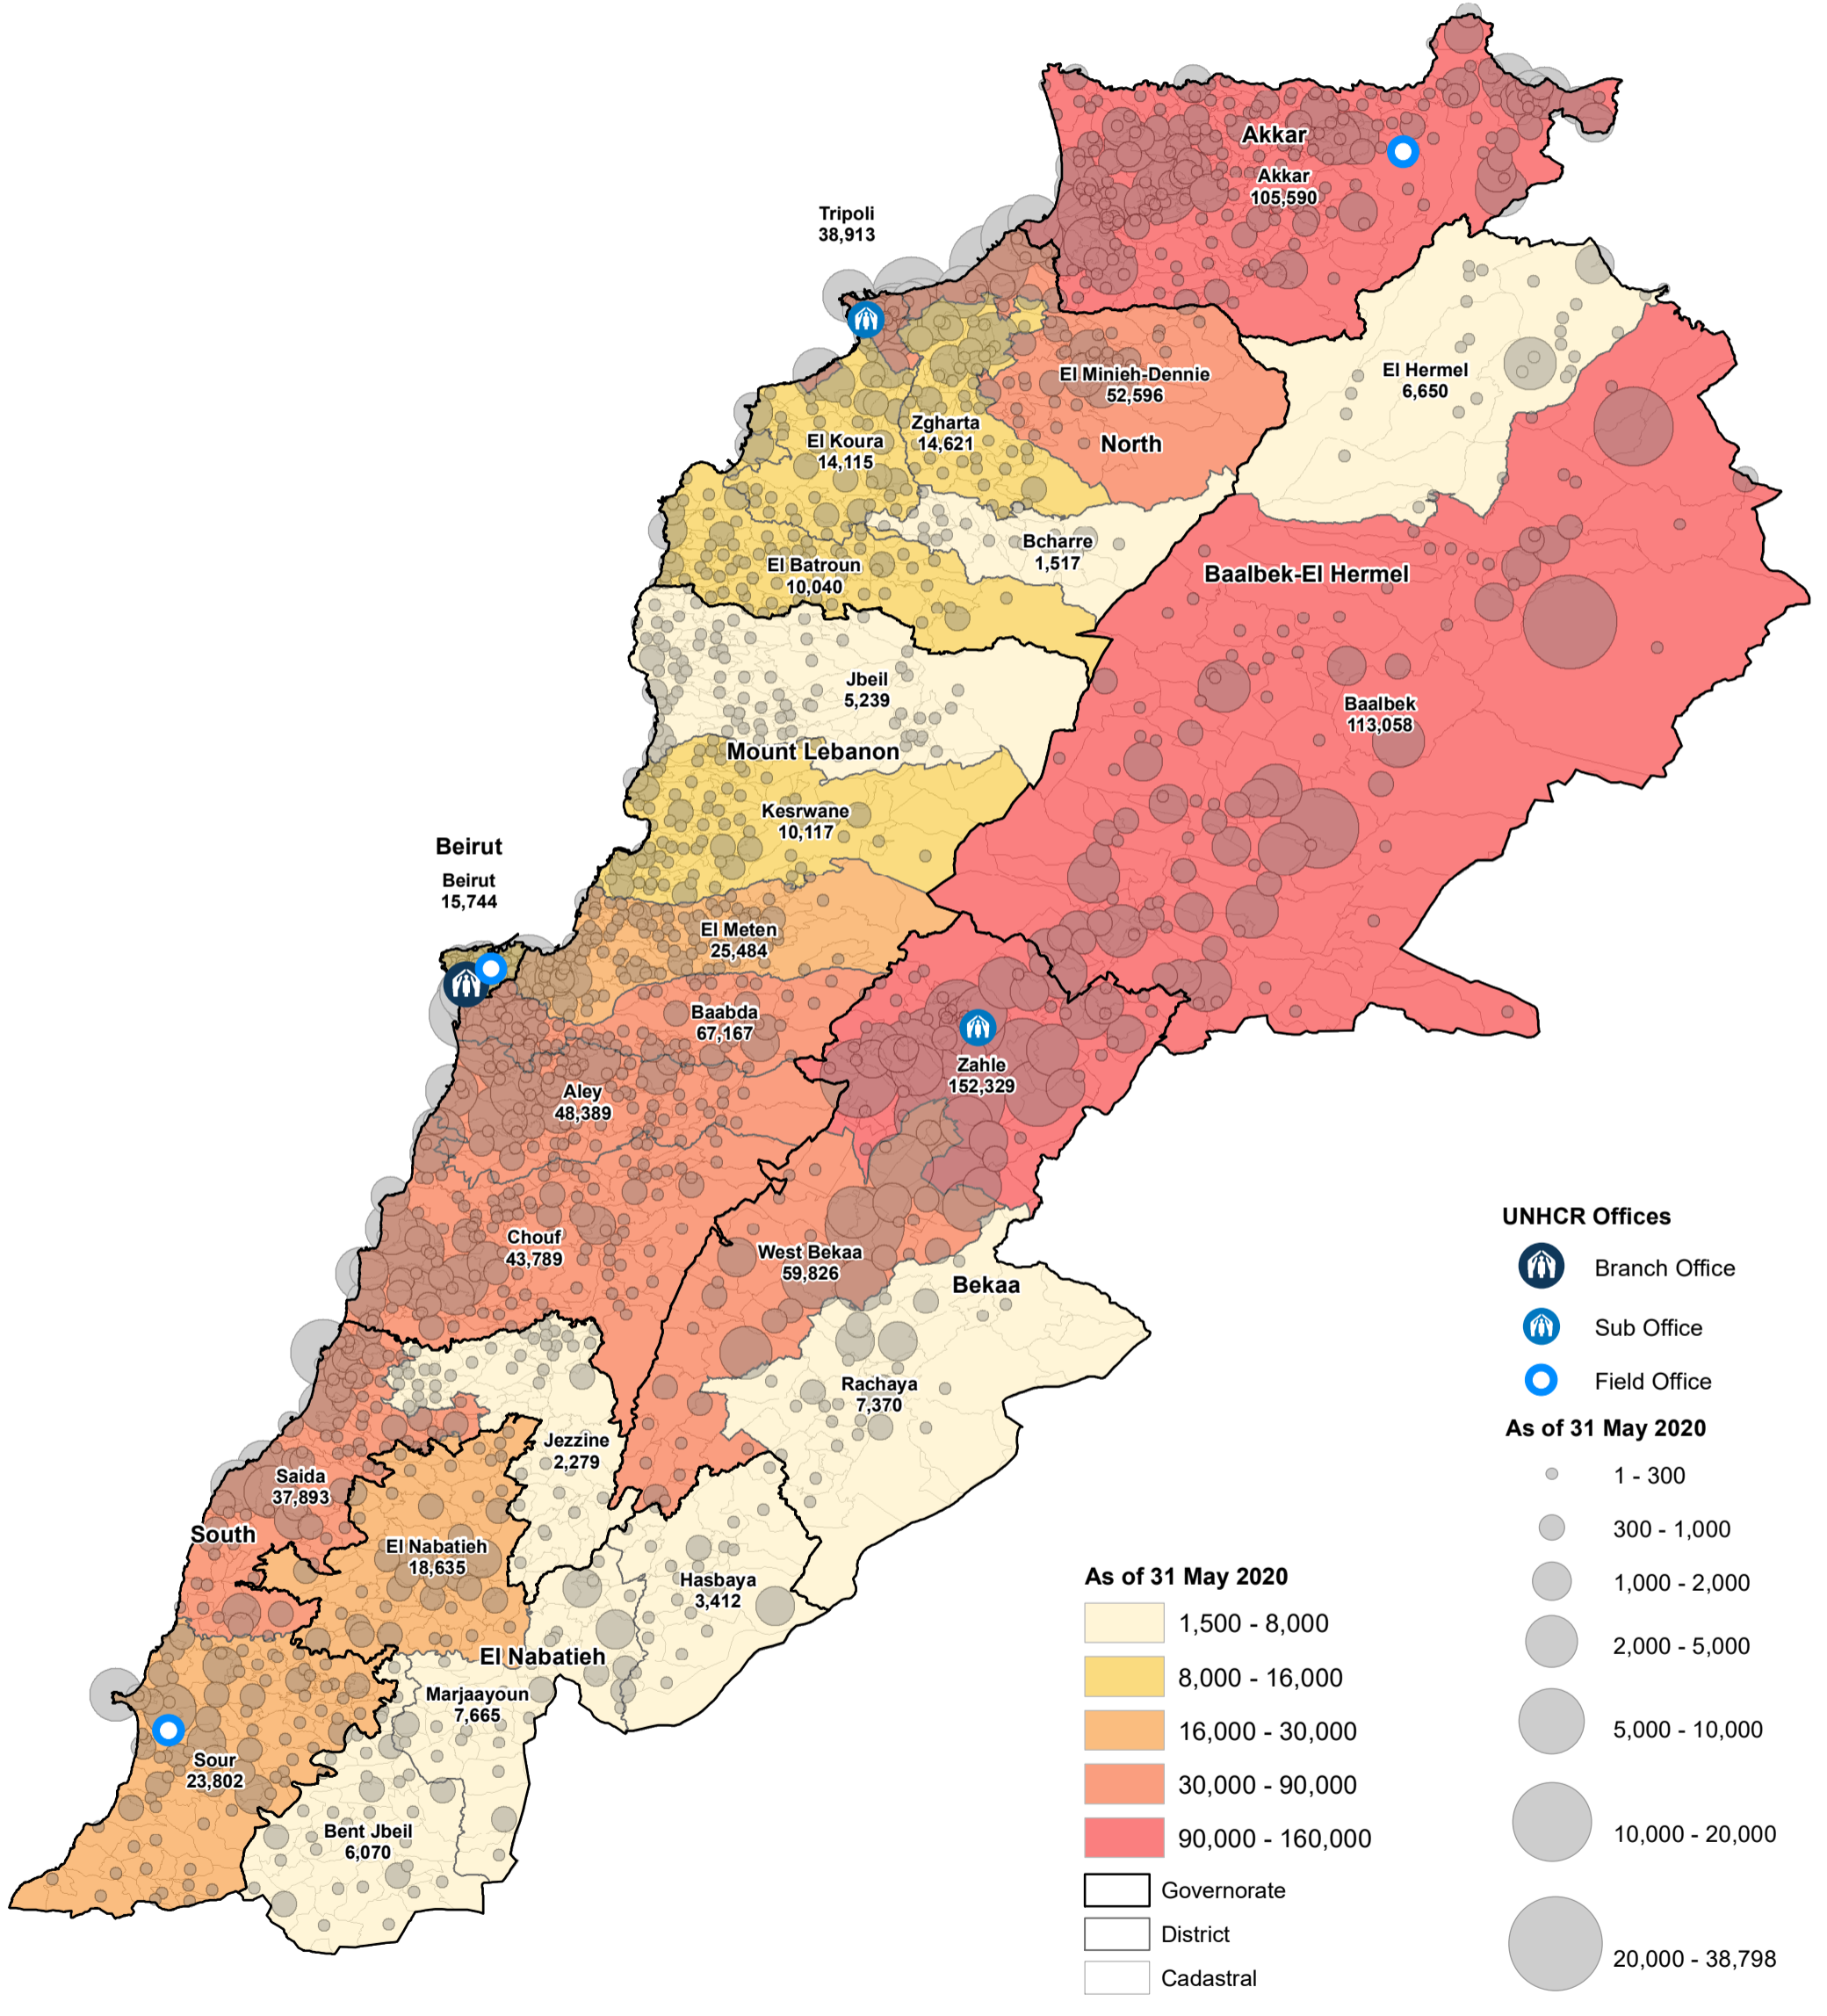

# SYRIA REFUGEE RESPONSE

## LEBANON Syrian Refugees Registered

31 May 2020

Total No. of Refugees **892,310**

This map has been produced by the Inter-Agency Information Management Unit of UNHCR based on maps and material provided by the Government of Lebanon for operational purposes. It does not constitute an official United Nations map. The designations employed and the presentation of material on this map do not imply the expression of any opinion whatsoever on the part of the Secretariat of the United Nations concerning the legal status of any country, territory, city or area or of its authorities, or concerning the delimitation of its frontiers or boundaries.

Data Sources:  
- Refugee population and location data by UNHCR as of 31 May 2020. For more information on refugee data, contact Diana El Habr at [elhabr@unhcr.org](mailto:elhabr@unhcr.org)

GIS and Mapping by UNHCR Lebanon. For further information on map, contact Jad Ghosn at [ghosn@unhcr.org](mailto:ghosn@unhcr.org) or Maroun Sader at [sader@unhcr.org](mailto:sader@unhcr.org)