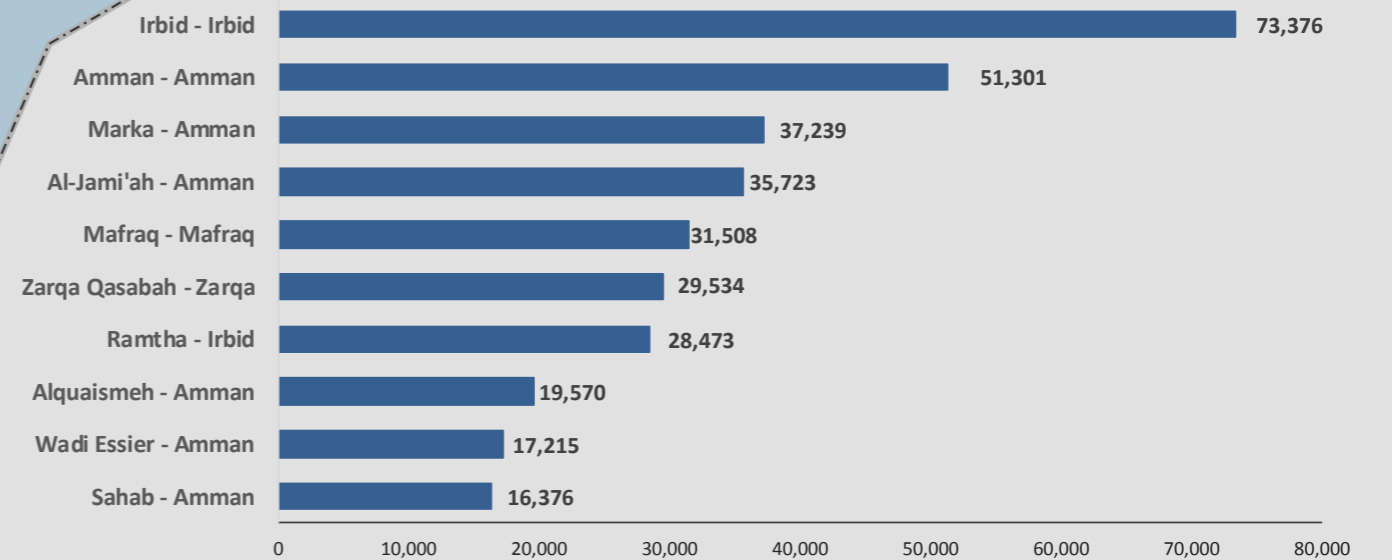

Syrian Refugees in Jordan - Sub District Level

Syrian Refugees in Jordan (Urban Only) by end of May 2020

Total Number of Syrian Refugees in Jordan by end of May 2020 is 657,287 Individuals

-  Refugee Camp
-  Armistice Demarcation Line
-  Boundary of former Palestine Mandate
-  International Boundary

Syrian Refugees by Sub-District

-  1 - 100
-  101 - 1,000
-  1,001 - 10,000
-  10,001 - 20,000
-  20,001 - 50,000
-  50,001 - 73,376

Syrian Refugees by Sub-District (Top Ten)

200km

The boundaries and names shown and the designations used on this map do not imply official endorsement or acceptance by the United Nations.