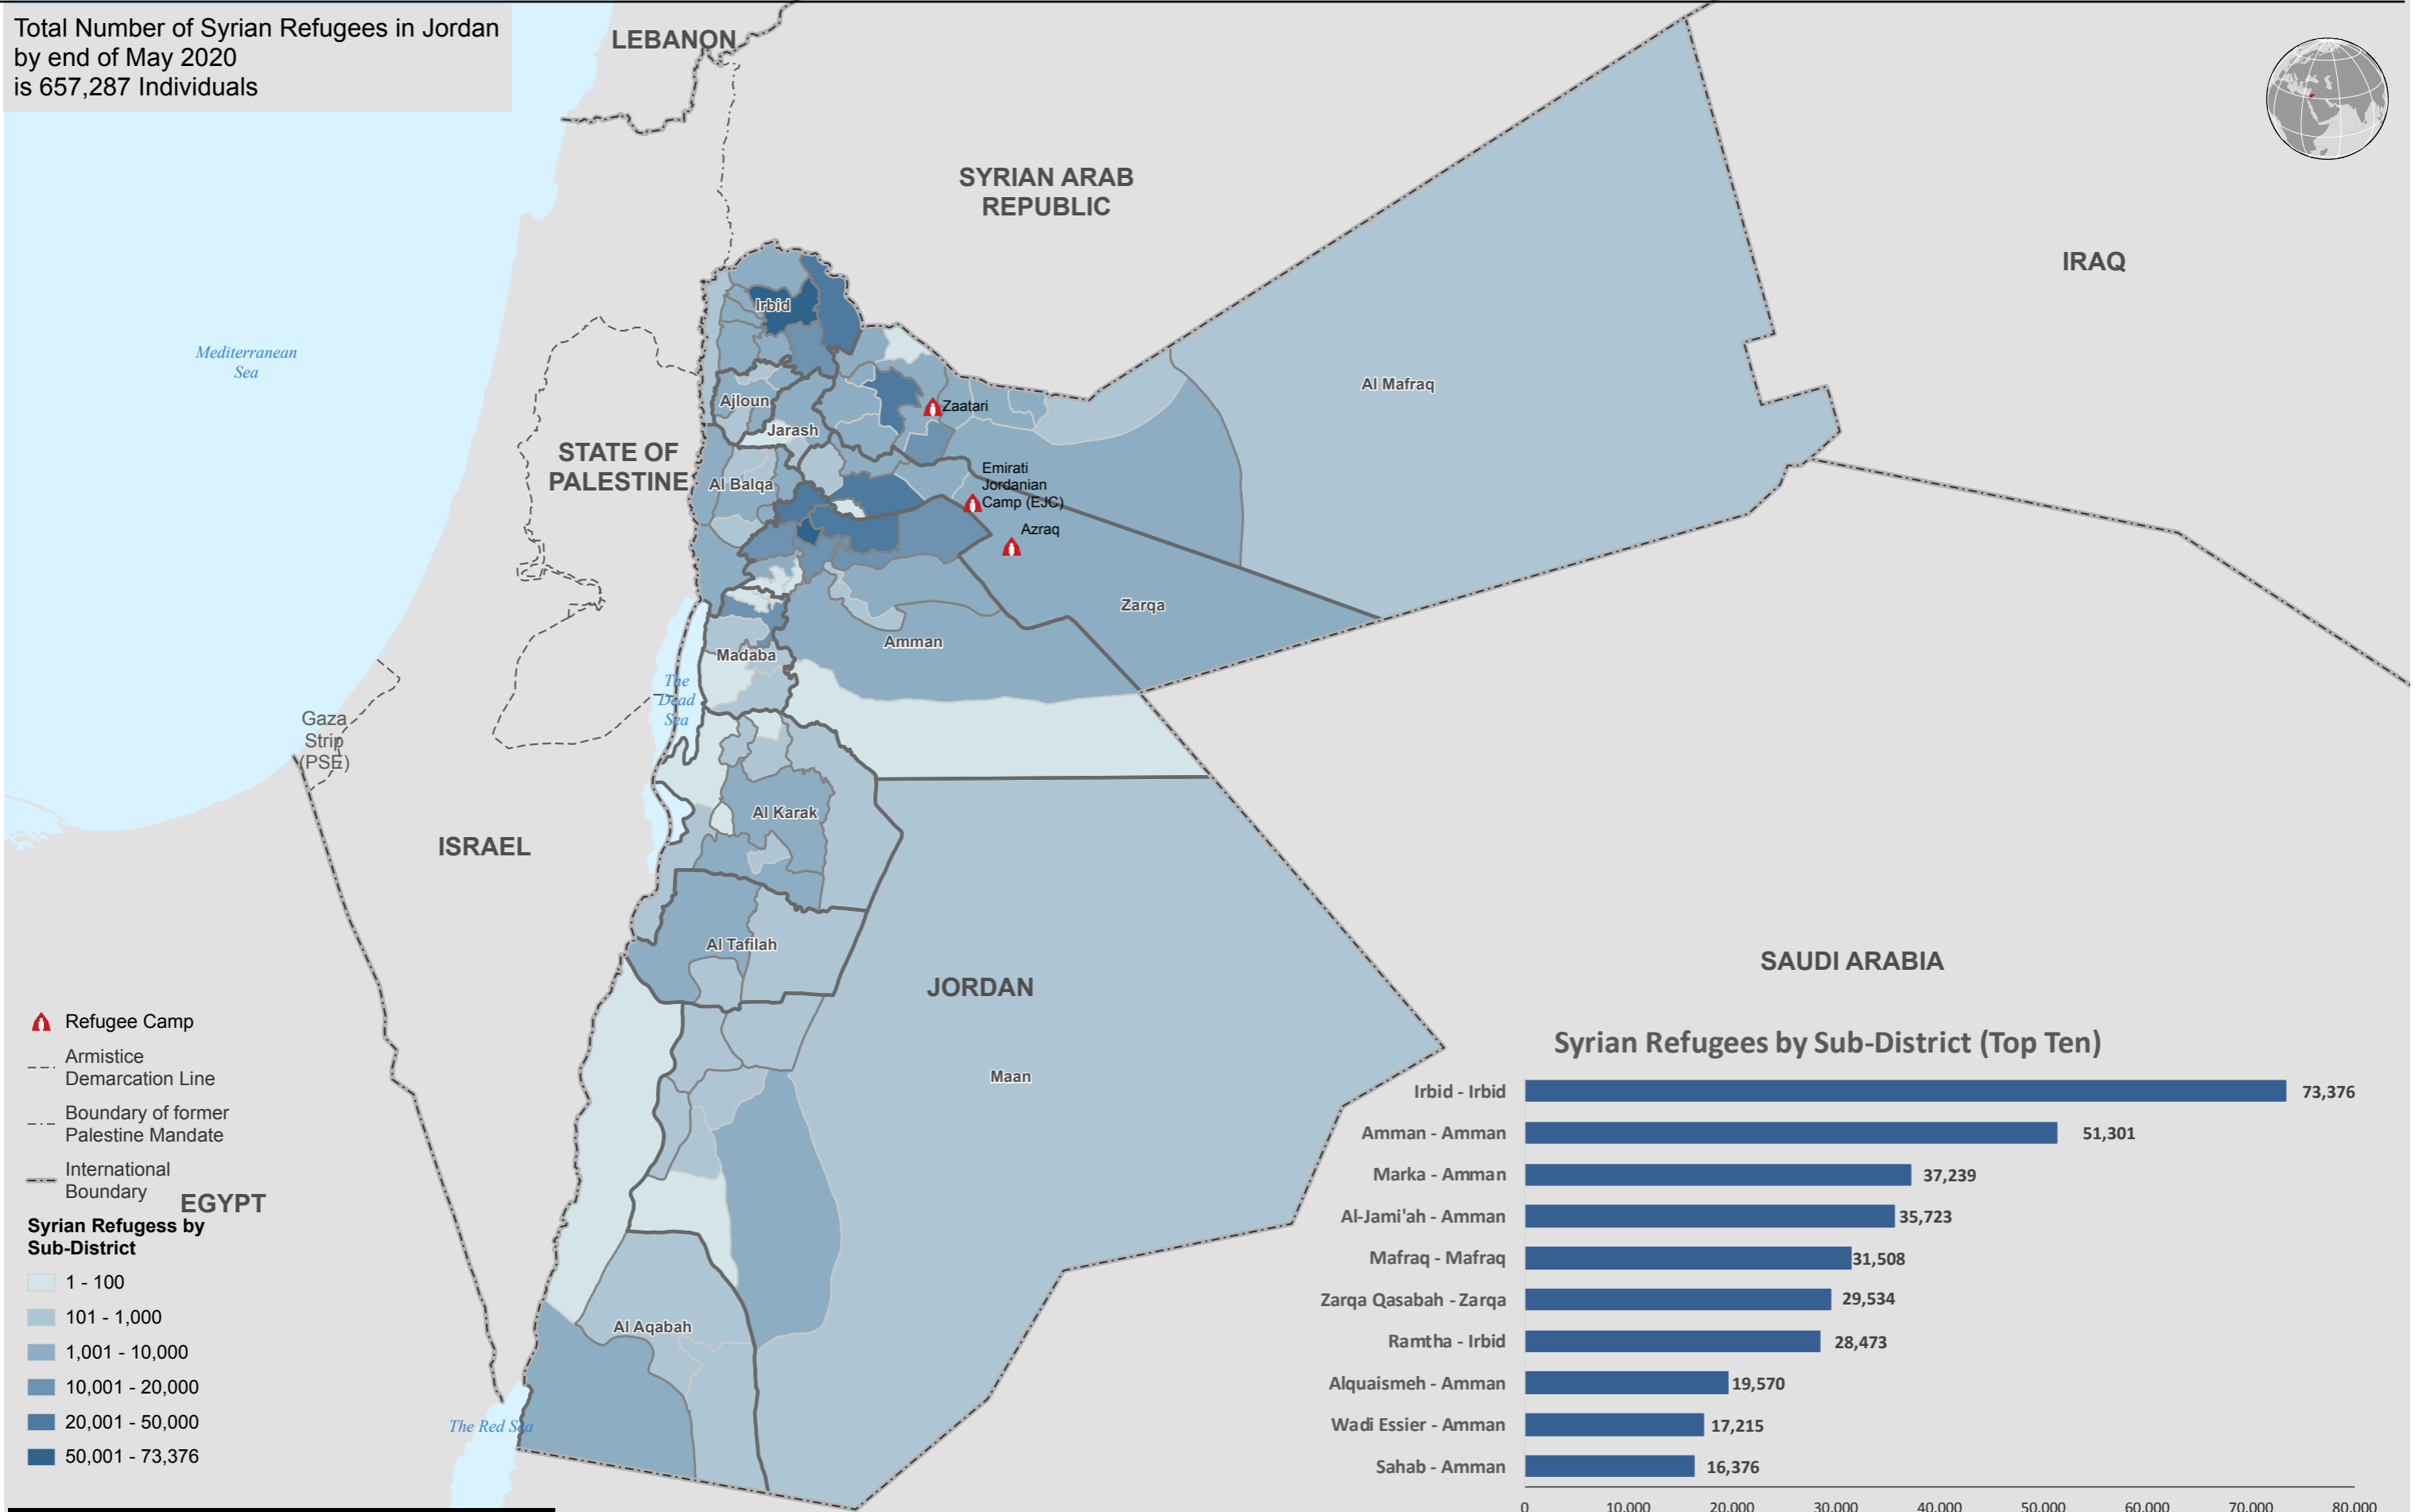

Syrian Refugees in Jordan - Sub District Level

Syrian Refugees in Jordan (Urban Only) by end of May 2020

Total Number of Syrian Refugees in Jordan by end of May 2020 is 657,287 Individuals

-  Refugee Camp
-  Armistice Demarcation Line
-  Boundary of former Palestine Mandate
-  International Boundary

Syrian Refugees by Sub-District

-  1 - 100
-  101 - 1,000
-  1,001 - 10,000
-  10,001 - 20,000
-  20,001 - 50,000
-  50,001 - 73,376

Syrian Refugees by Sub-District (Top Ten)

200km

The boundaries and names shown and the designations used on this map do not imply official endorsement or acceptance by the United Nations.