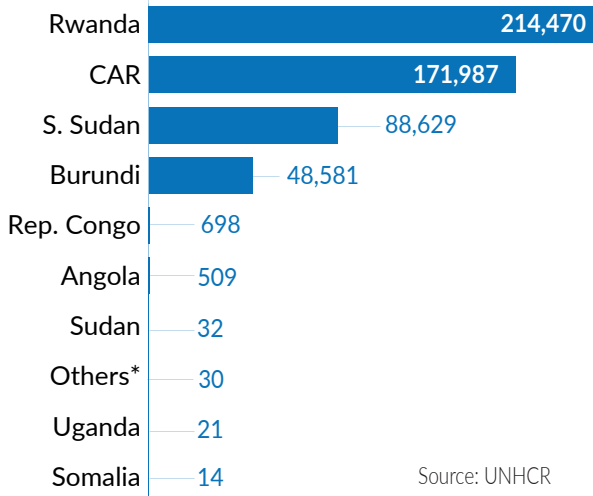

527,752

TOTAL NUMBER OF REFUGEES AND ASYLUM SEEKERS

KEY STATISTICS

TYPES OF LOCATION

REFUGEE POPULATION BY COUNTRY OF ORIGIN

Source: UNHCR

*Others include Ivory Coast, Eritrea, Syria, Liberia, Chad, etc.

REFUGEES FROM DRC IN AFRICA

914,077

TOTAL DRC REFUGEE POPULATION

Source: UNHCR

* Uganda figures are those of February 2020, the figures for May 2020 are not yet available.

**Southern Africa includes Namibia, Botswana, Lesotho, Malawi, Zimbabwe, Mozambique, Madagascar, South Africa and the Kingdom of Eswatini.

***Other countries include South Sudan, Kenya, Central African Republic and Chad.

The boundaries and names shown and the designations used on this map do not imply official endorsement or acceptance by the United Nations.