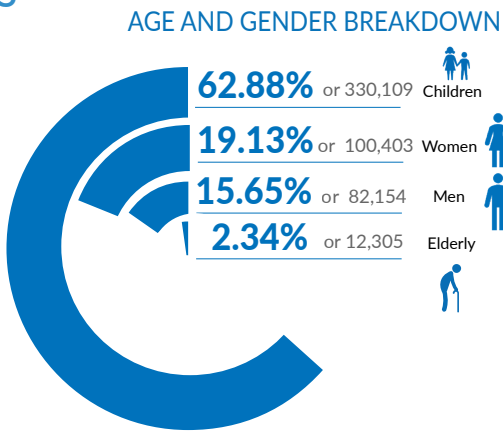

527,752

TOTAL NUMBER OF REFUGEES AND ASYLUM SEEKERS

KEY STATISTICS

TYPES OF LOCATION

REFUGEE POPULATION BY COUNTRY OF ORIGIN

Source: UNHCR

*Others include Ivory Coast, Eritrea, Syria, Liberia, Chad, etc.

REFUGEES FROM DRC IN AFRICA

914,077

TOTAL DRC REFUGEE POPULATION

Source: UNHCR

* Uganda figures are those of February 2020, the figures for May 2020 are not yet available.

**Southern Africa includes Namibia, Botswana, Lesotho, Malawi, Zimbabwe, Mozambique, Madagascar, South Africa and the Kingdom of Eswatini.