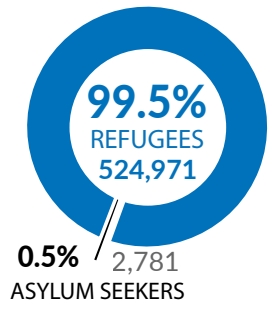

527,752

TOTAL NUMBER OF REFUGEES AND ASYLUM SEEKERS

KEY STATISTICS

TYPES OF LOCATION

REFUGEE POPULATION BY COUNTRY OF ORIGIN

Source: UNHCR

*Others include Ivory Coast, Eritrea, Syria, Liberia, Chad, etc.

REFUGEES FROM DRC IN AFRICA

914,077

TOTAL DRC REFUGEE POPULATION

Source: UNHCR

* Uganda figures are those of February 2020, the figures for May 2020 are not yet available.

**Southern Africa includes Namibia, Botswana, Lesotho, Malawi, Zimbabwe, Mozambique, Madagascar, South Africa and the Kingdom of Eswatini.