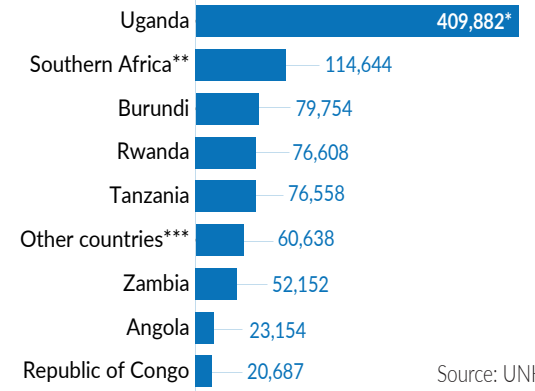

527,752

TOTAL NUMBER OF REFUGEES AND ASYLUM SEEKERS

KEY STATISTICS

TYPES OF LOCATION

REFUGEE POPULATION BY COUNTRY OF ORIGIN

Source: UNHCR

*Others include Ivory Coast, Eritrea, Syria, Liberia, Chad, etc.

REFUGEES FROM DRC IN AFRICA

914,077

TOTAL DRC REFUGEE POPULATION

Source: UNHCR

* Uganda figures are those of February 2020, the figures for May 2020 are not yet available.

**Southern Africa includes Namibia, Botswana, Lesotho, Malawi, Zimbabwe, Mozambique, Madagascar, South Africa and the Kingdom of Eswatini.

***Other countries include South Sudan, Kenya, Central African Republic and Chad.

The boundaries and names shown and the designations used on this map do not imply official endorsement or acceptance by the United Nations.