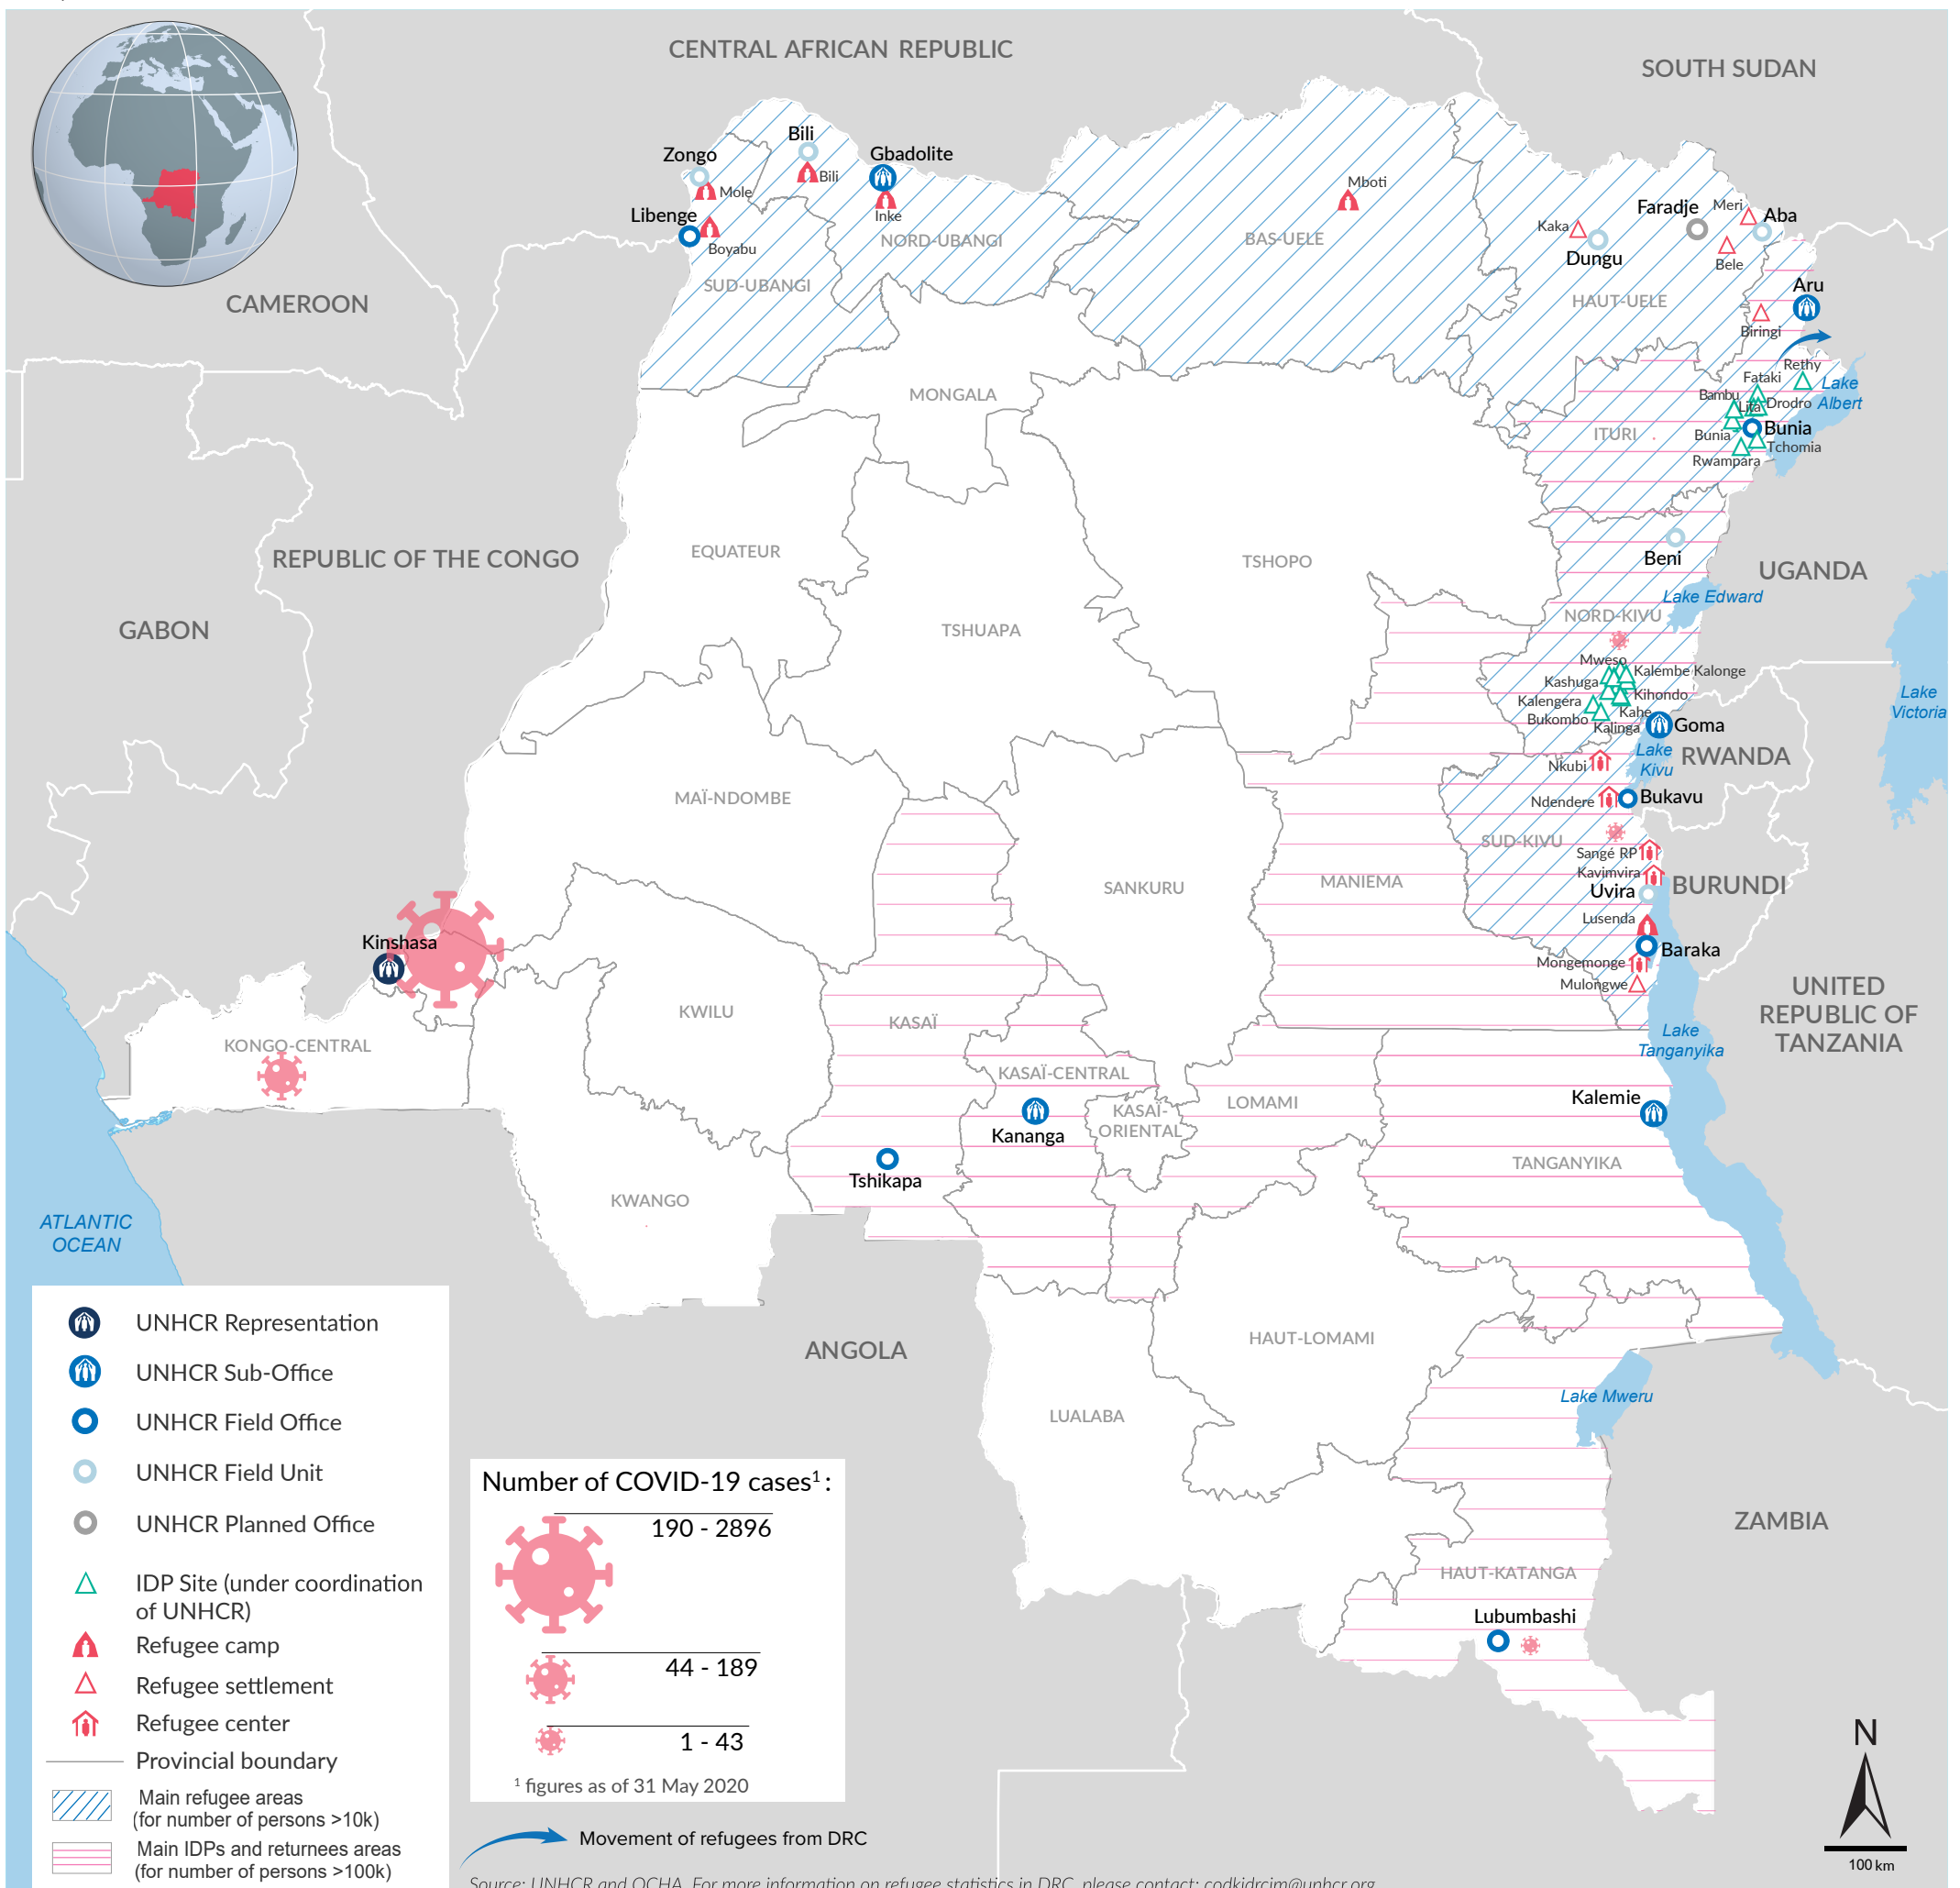

527,752

TOTAL NUMBER OF REFUGEES AND ASYLUM SEEKERS

KEY STATISTICS

TYPES OF LOCATION

REFUGEE POPULATION BY COUNTRY OF ORIGIN

Source: UNHCR

*Others include Ivory Coast, Eritrea, Syria, Liberia, Chad, etc.

REFUGEES FROM DRC IN AFRICA

914,077

TOTAL DRC REFUGEE POPULATION

Source: UNHCR

* Uganda figures are those of February 2020, the figures for May 2020 are not yet available.

**Southern Africa includes Namibia, Botswana, Lesotho, Malawi, Zimbabwe, Mozambique, Madagascar, South Africa and the Kingdom of Eswatini.

***Other countries include South Sudan, Kenya, Central African Republic and Chad.

The boundaries and names shown and the designations used on this map do not imply official endorsement or acceptance by the United Nations.