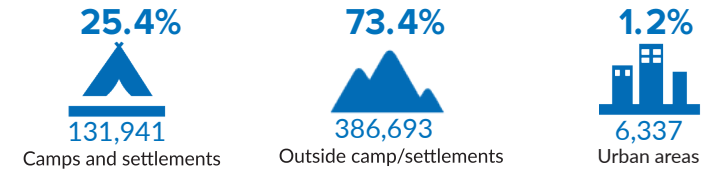

527,752

TOTAL NUMBER OF REFUGEES AND ASYLUM SEEKERS

KEY STATISTICS

TYPES OF LOCATION

REFUGEE POPULATION BY COUNTRY OF ORIGIN

Source: UNHCR

*Others include Ivory Coast, Eritrea, Syria, Liberia, Chad, etc.

REFUGEES FROM DRC IN AFRICA

914,077

TOTAL DRC REFUGEE POPULATION

Source: UNHCR

* Uganda figures are those of February 2020, the figures for May 2020 are not yet available.

**Southern Africa includes Namibia, Botswana, Lesotho, Malawi, Zimbabwe, Mozambique, Madagascar, South Africa and the Kingdom of Eswatini.