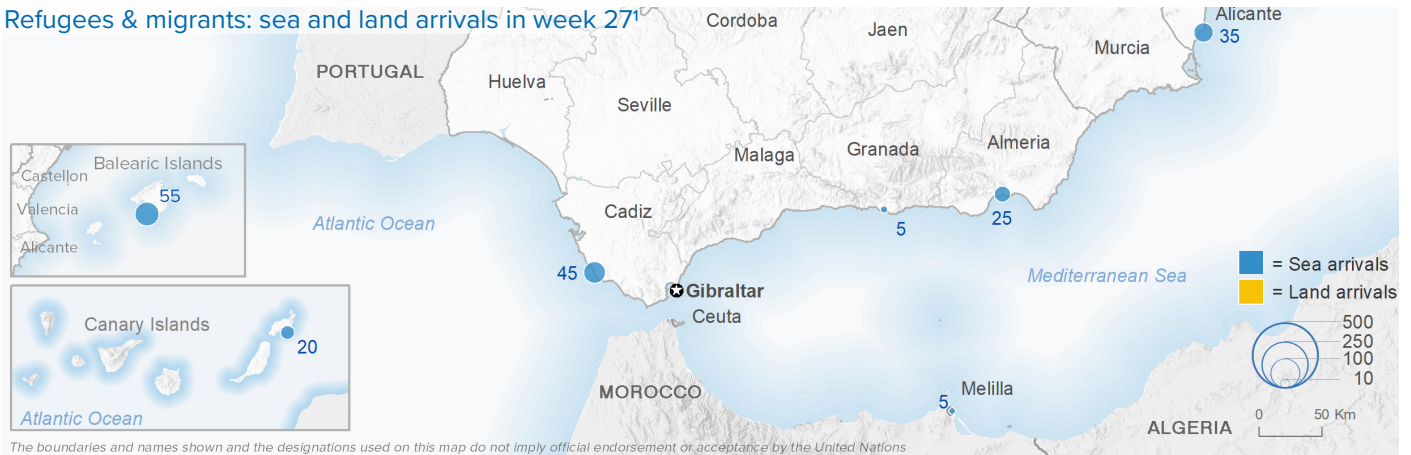

SPAIN Weekly snapshot - Week 27 (29 June - 5 July 2020)

The charts below are based on figures from the Ministry of Interior and UNHCR estimates. All figures are provisional and subject to change

Refugees & migrants: sea and land arrivals in week 27¹

The boundaries and names shown and the designations used on this map do not imply official endorsement or acceptance by the United Nations

Total Sea and Land

Sea

Land (Ceuta & Melilla)

Sea and land arrivals during the last five weeks¹