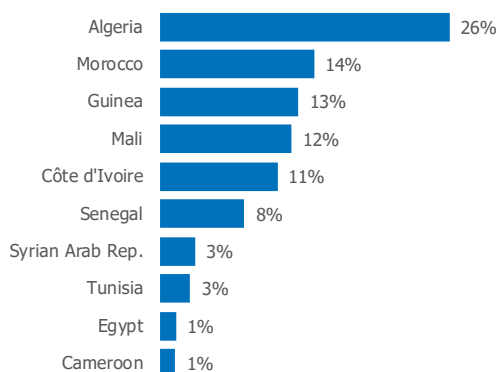

SPAIN Weekly snapshot - Week 27 (29 June - 5 July 2020)

The charts below are based on figures from the Ministry of Interior and UNHCR estimates. All figures are provisional and subject to change

Refugees & migrants: sea and land arrivals in week 27¹

The boundaries and names shown and the designations used on this map do not imply official endorsement or acceptance by the United Nations

Total Sea and Land

Sea

Land (Ceuta & Melilla)

Sea and land arrivals during the last five weeks¹

Arrivals per month²

Most common nationalities, Jan - May 2020²

Demographic breakdown, Jan - May 2020²