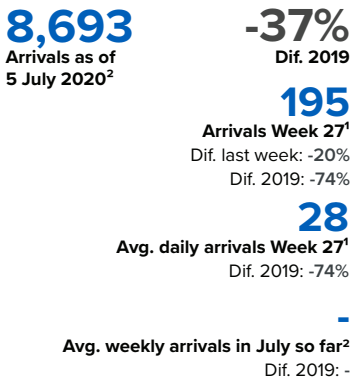

SPAIN Weekly snapshot - Week 27 (29 June - 5 July 2020)

The charts below are based on figures from the Ministry of Interior and UNHCR estimates. All figures are provisional and subject to change

Refugees & migrants: sea and land arrivals in week 27¹

The boundaries and names shown and the designations used on this map do not imply official endorsement or acceptance by the United Nations

Total Sea and Land

Sea

Land (Ceuta & Melilla)

Sea and land arrivals during the last five weeks¹