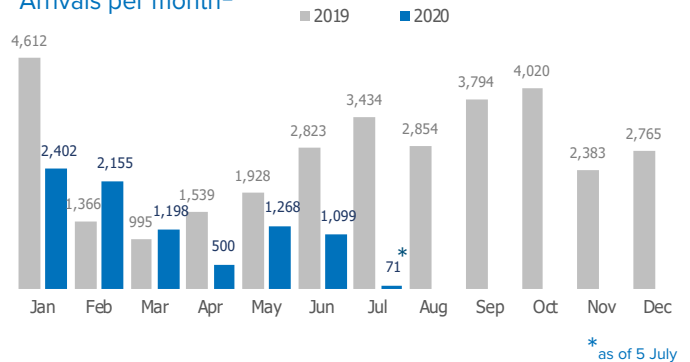

SPAIN Weekly snapshot - Week 27 (29 June - 5 July 2020)

The charts below are based on figures from the Ministry of Interior and UNHCR estimates. All figures are provisional and subject to change

Refugees & migrants: sea and land arrivals in week 27¹

The boundaries and names shown and the designations used on this map do not imply official endorsement or acceptance by the United Nations

Total Sea and Land

Sea

Land (Ceuta & Melilla)

Sea and land arrivals during the last five weeks¹

Arrivals per month²

Most common nationalities, Jan - May 2020²

Demographic breakdown, Jan - May 2020²