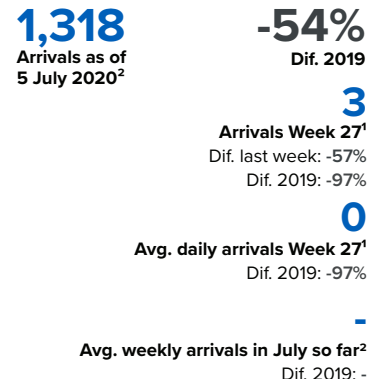

SPAIN Weekly snapshot - Week 27 (29 June - 5 July 2020)

The charts below are based on figures from the Ministry of Interior and UNHCR estimates. All figures are provisional and subject to change

Refugees & migrants: sea and land arrivals in week 27¹

The boundaries and names shown and the designations used on this map do not imply official endorsement or acceptance by the United Nations

Total Sea and Land

Sea

Land (Ceuta & Melilla)

Sea and land arrivals during the last five weeks¹

Arrivals per month²

Most common nationalities, Jan - May 2020²

Demographic breakdown, Jan - May 2020²