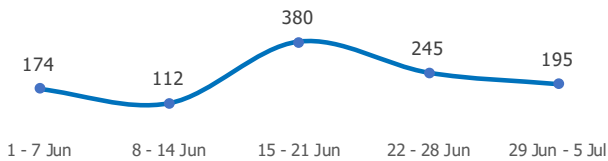

SPAIN Weekly snapshot - Week 27 (29 June - 5 July 2020)

The charts below are based on figures from the Ministry of Interior and UNHCR estimates. All figures are provisional and subject to change

Refugees & migrants: sea and land arrivals in week 27¹

Arrivals per month²

Most common nationalities, Jan - May 2020²

Demographic breakdown, Jan - May 2020²