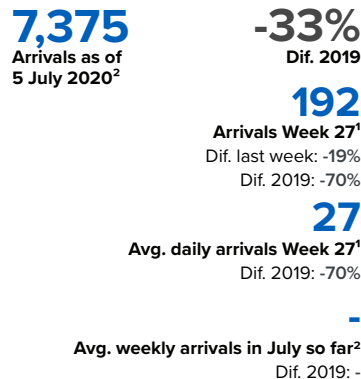

SPAIN Weekly snapshot - Week 27 (29 June - 5 July 2020)

The charts below are based on figures from the Ministry of Interior and UNHCR estimates. All figures are provisional and subject to change

Refugees & migrants: sea and land arrivals in week 27¹

The boundaries and names shown and the designations used on this map do not imply official endorsement or acceptance by the United Nations

Total Sea and Land

Sea

Land (Ceuta & Melilla)

Sea and land arrivals during the last five weeks¹