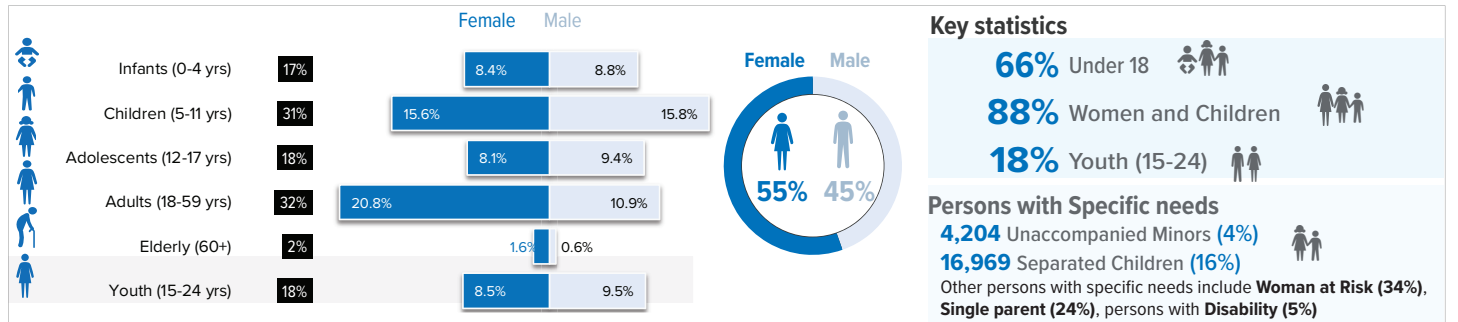

# SOUTH SUDAN SITUATION

Refugee population in Gambella region | as of 30 June 2020

## Age/Sex breakdown