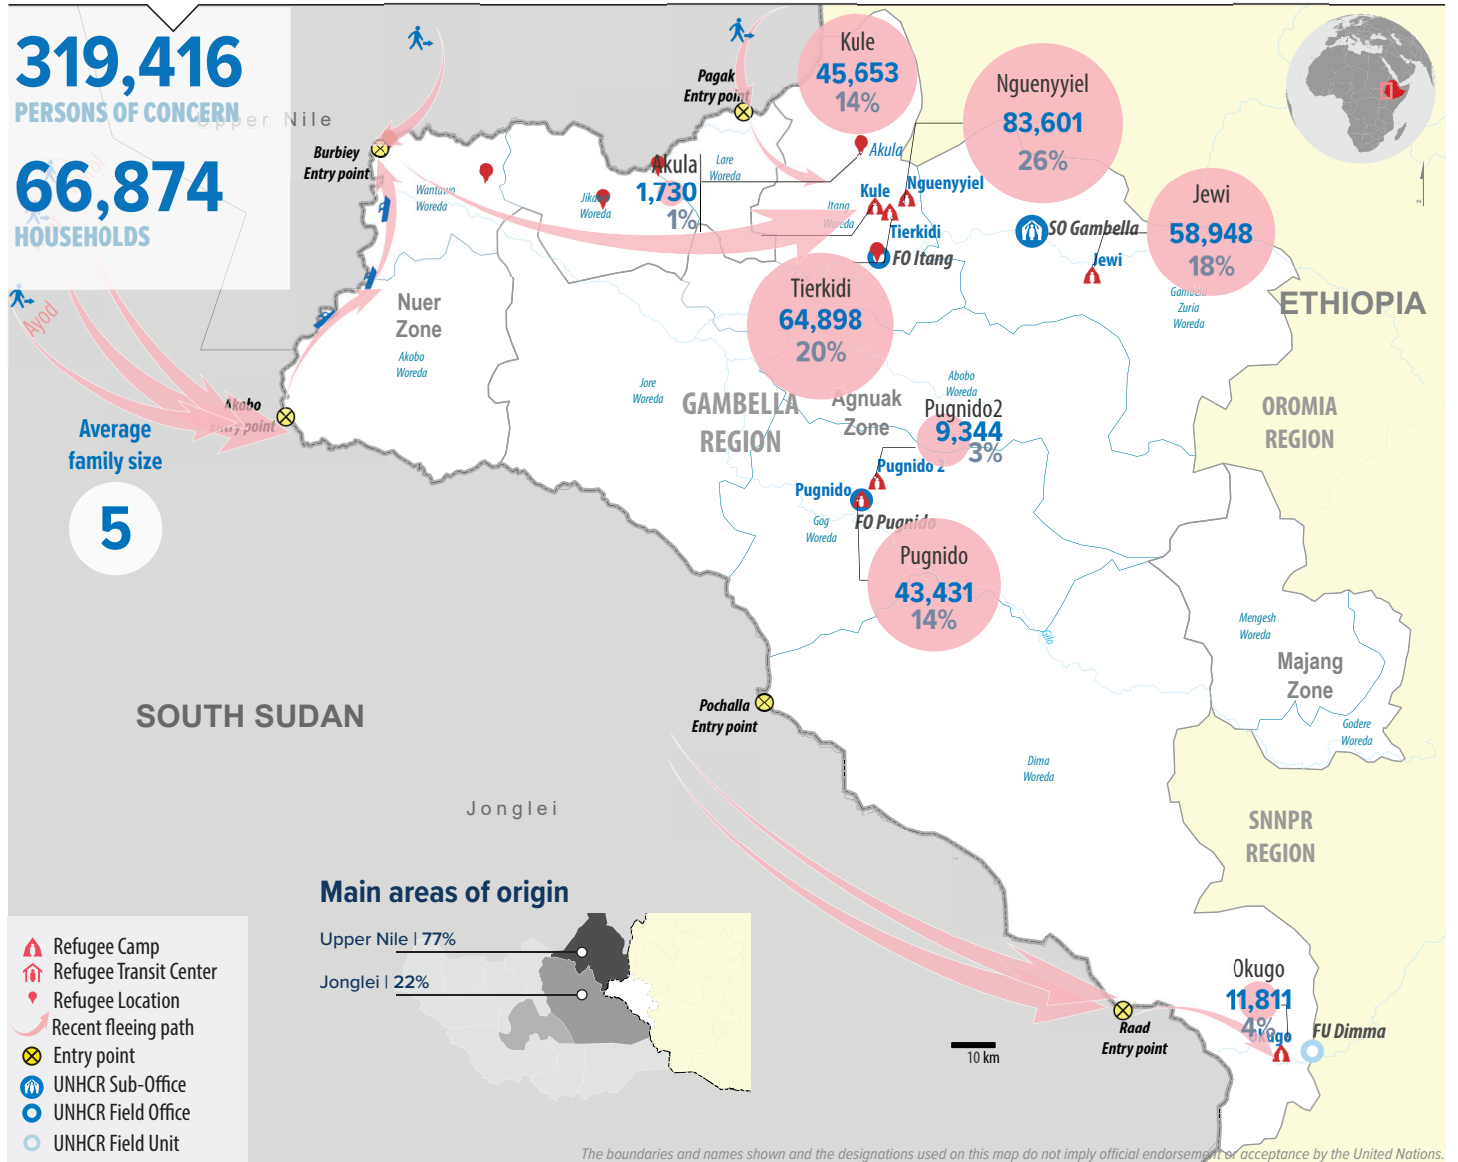

# SOUTH SUDAN SITUATION

Refugee population in Gambella region | as of 30 June 2020

## Age/Sex breakdown

## Arrivals