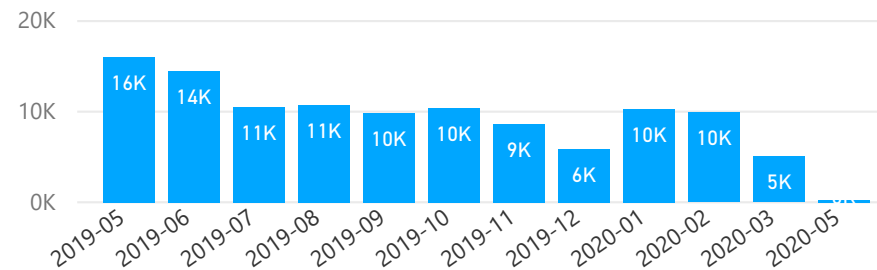

Uganda - Refugee Statistics June 2020

Total Population

1,425,040

Total Households

369,644

Living in Settlements

94%
1,344,243

Women and Children

81%
1,161,303

Elderly

3%
39,237

Total Refugees

1,396,780

Total Asylum-Seekers

28,260

Living in Urban areas

6%
80,391

Female

52%
735,489

Youth

23%
324,464

Age & Gender Breakdown

Registered New Arrivals by Arrival Month

Population by Location