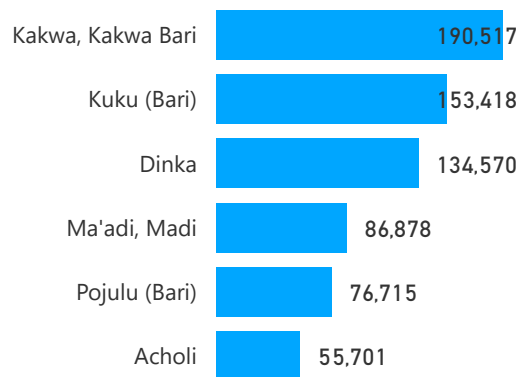

81%
1,161,303

Elderly

3%
39,237

Total Refugees

1,396,780

Total Asylum-Seekers

28,260

Living in Urban areas

6%
80,391

Female

52%
735,489

Youth

23%
324,464

Age & Gender Breakdown

Registered New Arrivals by Arrival Month

Population by Location

* Kampala includes other Urban areas

Top 3 by Country of Origin

South Sudanese by Ethnicity - Top 6

Congolese by Ethnicity - Top 6

Specific Needs - Top 6

UAM/SC = Unaccompanied or separated child

Entitled to Assistance (in Settlements)