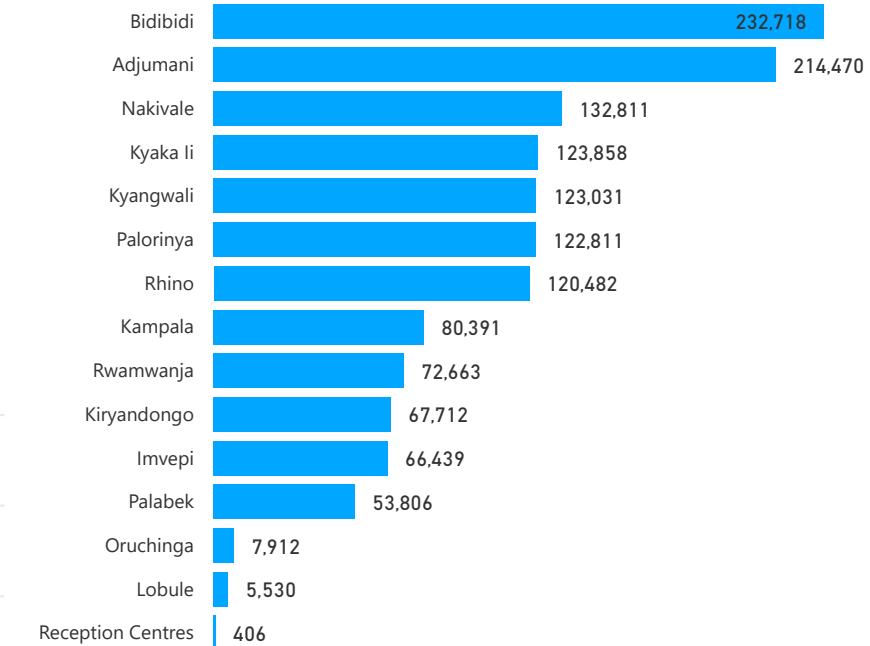

Uganda - Refugee Statistics June 2020

Total Population

1,425,040

Total Households

369,644

Living in Settlements

94%
1,344,243

Women and Children

81%
1,161,303

Elderly

3%
39,237

Total Refugees

1,396,780

Total Asylum-Seekers

28,260

Living in Urban areas

6%
80,391

Female

52%
735,489

Youth

23%
324,464

Age & Gender Breakdown

Registered New Arrivals by Arrival Month

Population by Location

* Kampala includes other Urban areas

Top 3 by Country of Origin

South Sudanese by Ethnicity - Top 6

Congolese by Ethnicity - Top 6

Specific Needs - Top 6

UAM/SC = Unaccompanied or separated child

Entitled to Assistance (in Settlements)