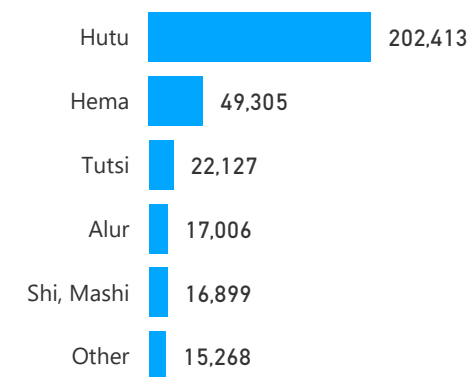

6%
80,391

Female

52%
735,489

Youth

23%
324,464

Age & Gender Breakdown

Registered New Arrivals by Arrival Month

Population by Location

* Kampala includes other Urban areas

Top 3 by Country of Origin

South Sudanese by Ethnicity - Top 6

Congolese by Ethnicity - Top 6

Specific Needs - Top 6

UAM/SC = Unaccompanied or separated child

Entitled to Assistance (in Settlements)