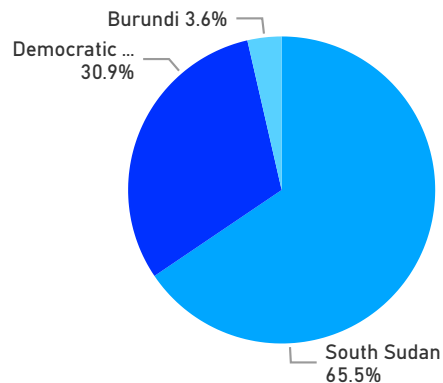

81%
1,161,303

Elderly

3%
39,237

Total Refugees

1,396,780

Total Asylum-Seekers

28,260

Living in Urban areas

6%
80,391

Female

52%
735,489

Youth

23%
324,464

Age & Gender Breakdown

Registered New Arrivals by Arrival Month

Population by Location

* Kampala includes other Urban areas

Top 3 by Country of Origin

South Sudanese by Ethnicity - Top 6

Congolese by Ethnicity - Top 6

Specific Needs - Top 6

UAM/SC = Unaccompanied or separated child

Entitled to Assistance (in Settlements)