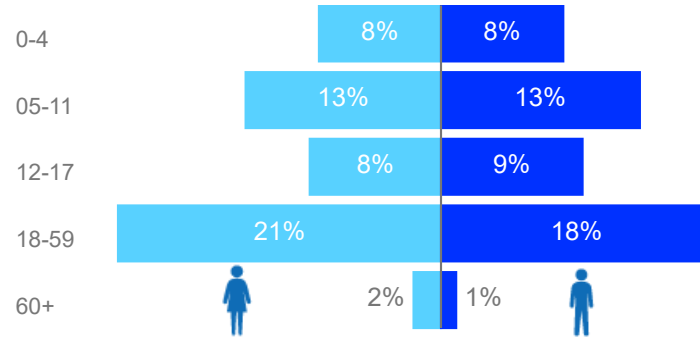

81%
1,161,303

Elderly

3%
39,237

Total Refugees

1,396,780

Total Asylum-Seekers

28,260

Living in Urban areas

6%
80,391

Female

52%
735,489

Youth

23%
324,464

Age & Gender Breakdown

Registered New Arrivals by Arrival Month

Population by Location

* Kampala includes other Urban areas

Top 3 by Country of Origin

South Sudanese by Ethnicity - Top 6

Congolese by Ethnicity - Top 6

Specific Needs - Top 6

UAM/SC = Unaccompanied or separated child

Entitled to Assistance (in Settlements)