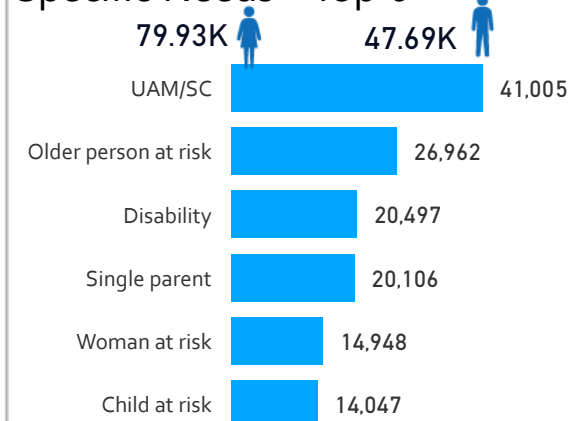

81%
1,161,303

Elderly

3%
39,237

Total Refugees

1,396,780

Total Asylum-Seekers

28,260

Living in Urban areas

6%
80,391

Female

52%
735,489

Youth

23%
324,464

Age & Gender Breakdown

Registered New Arrivals by Arrival Month

Population by Location

* Kampala includes other Urban areas

Top 3 by Country of Origin

South Sudanese by Ethnicity - Top 6

Congolese by Ethnicity - Top 6

Specific Needs - Top 6

UAM/SC = Unaccompanied or separated child

Entitled to Assistance (in Settlements)